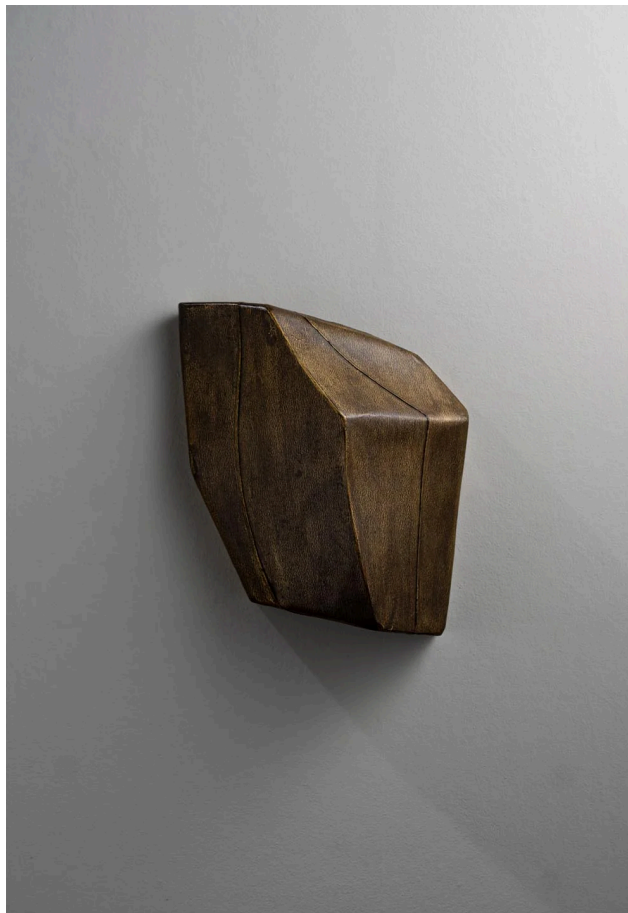

# PORTA ROMANA

## Quartz Wall Light Left

TWL176 | Autumn Gold

### SPECIFICATIONS

HEIGHT	235mm   9 1/2"
WIDTH	208mm   8 1/4"
PROJECTION	82mm   3 1/4"
WEIGHT	0.9kg   2lbs