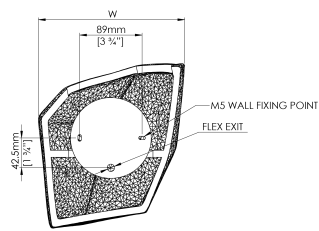

### SPECIFICATIONS

HEIGHT	235mm   9 1/2"
WIDTH	208mm   8 1/4"
PROJECTION	82mm   3 1/4"
WEIGHT	0.9kg   2lbs

## HEIGHT

235mm | 9 1/2"

## WIDTH

208mm | 8 1/4"

## PROJECTION

82mm | 3 1/4"

TOP VIEW

FRONT VIEW

REAR VIEW

Dimensions and weights are provided as a guide. All Porta Romana Products are made by hand and variations can occur in some products. The products you are buying or marketing are exclusive designs belonging to Porta Romana. Please do not submit design sheets featuring our products to other manufacturing companies nor to other parties who might. Any manufacturer found to be reproducing Porta Romana products will be breaching copyright law and will be actively pursued.