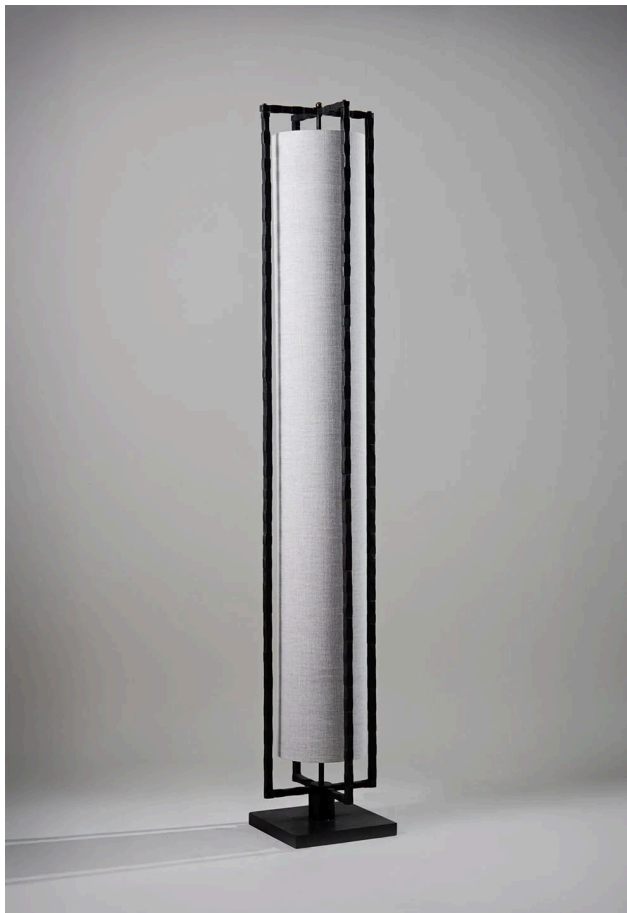

# PORTA ROMANA

## Giacometti Floor Lamp

MFL60 | Carbon

### SPECIFICATIONS

HEIGHT	1656mm   65 1/4"
WIDTH	280mm   11 1/4"
DEPTH	280mm   11 1/4"
WEIGHT	22kg   48 1/2lbs

### DETAILS

CONSTRUCTED FROM	Forged steel with decorative finish
RECOMMENDED SHADE	8 Giacometti Cylinder
SUPPLIED BULB TYPE	LED Supplied Fitted
FLEX AND SWITCH	Brown flex with Black switch
VOLTAGE	220-240 V
WATTAGE	6W
SUITABLE FOR CUSTOMISATION	Yes
DEDICATED CARRIER	Yes