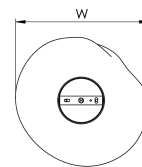

PORTA ROMANA

Edna Pendant

MCL115 | Rosewood

SPECIFICATIONS

| | |
|---------------|------------------|
| HEIGHT | 465mm 18 1/2" |
| WIDTH | 224mm 9" |
| DEPTH | 229mm 9 1/4" |
| WEIGHT | 4kg 9lbs |
| STANDARD DROP | 1485mm 58 1/2" |
| MINIMUM DROP | 505mm 20" |

DETAILS

| | |
|----------------------------|-----------------------------------|
| CONSTRUCTED FROM | Handblown glass with brass detail |
| SUPPLIED BULB TYPE | 1 x 180lm (3w) LED E14 Golf Ball |
| VOLTAGE | 220-240 V |
| WATTAGE | 40W |
| BATHROOM VERSION AVAILABLE | IP44 |
| EXTRA CHAIN AVAILABLE | Yes |

DEPTH

229mm | 9 1/4"

MINIMUM DROP

505mm | 20"

TOTAL DROP

1485mm | 58 1/2"

TOP VIEW

CEILING MOUNT BRACKET

CEILING ROSE DETAIL

FRONT VIEW

Dimensions and weights are provided as a guide. All Porta Romana Products are made by hand and variations can occur in some products. The products you are buying or marketing are exclusive designs belonging to Porta Romana. Please do not submit design sheets featuring our products to other manufacturing companies nor to other parties who might. Any manufacturer found to be reproducing Porta Romana products will be breaching copyright law and will be actively pursued.