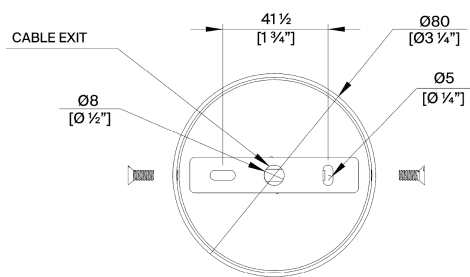

DETAILS

| | |
|----------------------------|-----------------------------------|
| CONSTRUCTED FROM | Handblown glass with brass detail |
| SUPPLIED BULB TYPE | 1 x 180lm (3w) LED E14 Golf Ball |
| VOLTAGE | 220-240 V |
| WATTAGE | 40W |
| BATHROOM VERSION AVAILABLE | IP44 |
| EXTRA CHAIN AVAILABLE | Yes |

DEPTH

229mm | 9 1/4"

MINIMUM DROP

505mm | 20"

TOTAL DROP

1485mm | 58 1/2"

TOP VIEW

CEILING MOUNT BRACKET

CEILING ROSE DETAIL

FRONT VIEW

Dimensions and weights are provided as a guide. All Porta Romana Products are made by hand and variations can occur in some products. The products you are buying or marketing are exclusive designs belonging to Porta Romana. Please do not submit design sheets featuring our products to other manufacturing companies nor to other parties who might. Any manufacturer found to be reproducing Porta Romana products will be breaching copyright law and will be actively pursued.