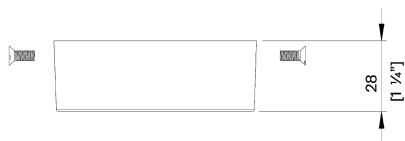

PORTA ROMANA

Edna Pendant

MCL115 | Rosewood

SPECIFICATIONS

| | |
|---------------|------------------|
| HEIGHT | 465mm 18 1/2" |
| WIDTH | 224mm 9" |
| DEPTH | 229mm 9 1/4" |
| WEIGHT | 4kg 9lbs |
| STANDARD DROP | 1485mm 58 1/2" |
| MINIMUM DROP | 505mm 20" |

DEPTH

229mm | 9 1/4"

MINIMUM DROP

505mm | 20"

TOTAL DROP

1485mm | 58 1/2"

TOP VIEW

CEILING MOUNT BRACKET