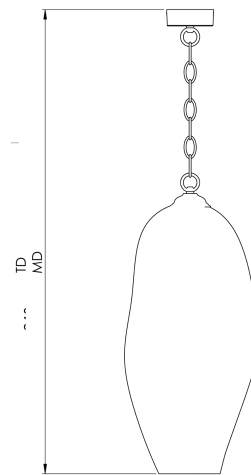

PORTA ROMANA

Edna Pendant

MCL115 | Rosewood

SPECIFICATIONS

| | |
|---------------|------------------|
| HEIGHT | 465mm 18 1/2" |
| WIDTH | 224mm 9" |
| DEPTH | 229mm 9 1/4" |
| WEIGHT | 4kg 9lbs |
| STANDARD DROP | 1485mm 58 1/2" |
| MINIMUM DROP | 505mm 20" |

DETAILS

| | |
|----------------------------|-----------------------------------|
| CONSTRUCTED FROM | Handblown glass with brass detail |
| SUPPLIED BULB TYPE | 1 x 180lm (3w) LED E14 Golf Ball |
| VOLTAGE | 220-240 V |
| WATTAGE | 40W |
| BATHROOM VERSION AVAILABLE | IP44 |
| EXTRA CHAIN AVAILABLE | Yes |

DEPTH

229mm | 9 1/4"

MINIMUM DROP

505mm | 20"

TOTAL DROP

1485mm | 58 1/2"

TOP VIEW

CEILING MOUNT BRACKET

CEILING ROSE DETAIL

FRONT VIEW

Dimensions and weights are provided as a guide. All Porta Romana Products are made by hand and variations can occur in some products. The products you are buying or marketing are exclusive designs belonging to Porta Romana. Please do not submit design sheets featuring our products to other manufacturing companies nor to other parties who might. Any manufacturer found to be reproducing Porta Romana products will be breaching copyright law and will be actively pursued.