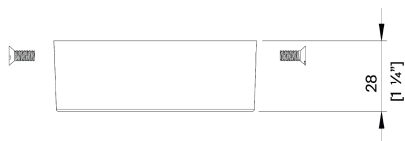

PORTA ROMANA

Edna Pendant

MCL115 | Lemongrass

SPECIFICATIONS

HEIGHT	465mm 18 1/2"
WIDTH	224mm 9"
DEPTH	229mm 9 1/4"
WEIGHT	4kg 9lbs
STANDARD DROP	1485mm 58 1/2"
MINIMUM DROP	505mm 20"

DETAILS

CONSTRUCTED FROM	Handblown glass with brass detail
SUPPLIED BULB TYPE	1 x 180lm (3w) LED E14 Golf Ball
VOLTAGE	220-240 V
WATTAGE	40W
BATHROOM VERSION AVAILABLE	IP44
EXTRA CHAIN AVAILABLE	Yes

DEPTH

229mm | 9 1/4"

MINIMUM DROP

505mm | 20"

TOTAL DROP

1485mm | 58 1/2"

TOP VIEW

CEILING ROSE DETAIL