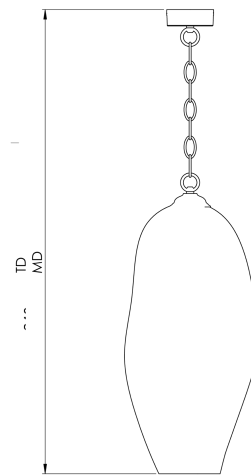

PORTA ROMANA

Edna Pendant

MCL115 | Lemongrass

SPECIFICATIONS

HEIGHT	465mm 18 1/2"
WIDTH	224mm 9"
DEPTH	229mm 9 1/4"
WEIGHT	4kg 9lbs
STANDARD DROP	1485mm 58 1/2"
MINIMUM DROP	505mm 20"

DETAILS

CONSTRUCTED FROM	Handblown glass with brass detail
SUPPLIED BULB TYPE	1 x 180lm (3w) LED E14 Golf Ball
VOLTAGE	220-240 V
WATTAGE	40W
BATHROOM VERSION AVAILABLE	IP44
EXTRA CHAIN AVAILABLE	Yes

FINISHES

Bubbles, Flax, Forget-Me-Not, Lemongrass, Lime, Rosewood

Edna Pendant

MCL115

HEIGHT

465mm | 18 1/2"

WIDTH

224mm | 9"

DEPTH

229mm | 9 1/4"

MINIMUM DROP

505mm | 20"

TOTAL DROP

1485mm | 58 1/2"

TOP VIEW

CEILING ROSE DETAIL