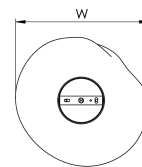

PORTA ROMANA

Edna Pendant

MCL115 | Lemongrass

SPECIFICATIONS

HEIGHT	465mm 18 1/2"
WIDTH	224mm 9"
DEPTH	229mm 9 1/4"
WEIGHT	4kg 9lbs
STANDARD DROP	1485mm 58 1/2"
MINIMUM DROP	505mm 20"

DETAILS

CONSTRUCTED FROM	Handblown glass with brass detail
SUPPLIED BULB TYPE	1 x 180lm (3w) LED E14 Golf Ball
VOLTAGE	220-240 V
WATTAGE	40W
BATHROOM VERSION AVAILABLE	IP44
EXTRA CHAIN AVAILABLE	Yes

DEPTH

229mm | 9 1/4"

MINIMUM DROP

505mm | 20"

TOTAL DROP

1485mm | 58 1/2"

TOP VIEW

CEILING ROSE DETAIL