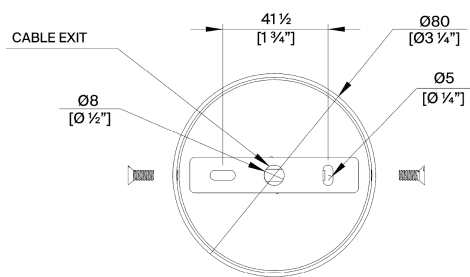

PORTA ROMANA

Edna Pendant

MCL115 | Lemongrass

SPECIFICATIONS

HEIGHT	465mm 18 1/2"
WIDTH	224mm 9"
DEPTH	229mm 9 1/4"
WEIGHT	4kg 9lbs
STANDARD DROP	1485mm 58 1/2"
MINIMUM DROP	505mm 20"

DETAILS

CONSTRUCTED FROM	Handblown glass with brass detail
SUPPLIED BULB TYPE	1 x 180lm (3w) LED E14 Golf Ball
VOLTAGE	220-240 V
WATTAGE	40W
BATHROOM VERSION AVAILABLE	IP44
EXTRA CHAIN AVAILABLE	Yes

DEPTH

229mm | 9 1/4"

MINIMUM DROP

505mm | 20"

TOTAL DROP

1485mm | 58 1/2"

TOP VIEW

CEILING ROSE DETAIL