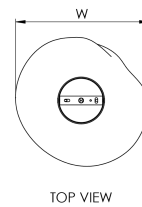

PORTA ROMANA

Edna Pendant

MCL115 | Lime

SPECIFICATIONS

HEIGHT	465mm 18 1/2"
WIDTH	224mm 9"
DEPTH	229mm 9 1/4"
WEIGHT	4kg 9lbs
STANDARD DROP	1485mm 58 1/2"
MINIMUM DROP	505mm 20"

DETAILS

CONSTRUCTED FROM	Handblown glass with brass detail
SUPPLIED BULB TYPE	1 x 180lm (3w) LED E14 Golf Ball
VOLTAGE	220-240 V
WATTAGE	40W
BATHROOM VERSION AVAILABLE	IP44
EXTRA CHAIN AVAILABLE	Yes

DEPTH

229mm | 9 1/4"

MINIMUM DROP

505mm | 20"

TOTAL DROP

1485mm | 58 1/2"

Dimensions and weights are provided as a guide. All Porta Romana Products are made by hand and variations can occur in some products. The products you are buying or marketing are exclusive designs belonging to Porta Romana. Please do not submit design sheets featuring our products to other manufacturing companies nor to other parties who might. Any manufacturer found to be reproducing Porta Romana products will be breaching copyright law and will be actively pursued.