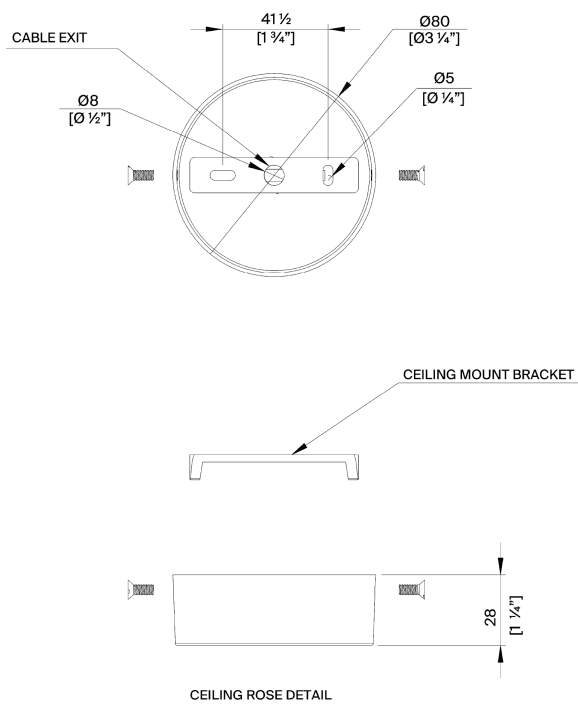

PORTA ROMANA

Edna Pendant

MCL115 | Lime

SPECIFICATIONS

HEIGHT	465mm 18 1/2"
WIDTH	224mm 9"
DEPTH	229mm 9 1/4"
WEIGHT	4kg 9lbs
STANDARD DROP	1485mm 58 1/2"
MINIMUM DROP	505mm 20"

DETAILS

CONSTRUCTED FROM	Handblown glass with brass detail
SUPPLIED BULB TYPE	1 x 180lm (3w) LED E14 Golf Ball
VOLTAGE	220-240 V
WATTAGE	40W
BATHROOM VERSION AVAILABLE	IP44
EXTRA CHAIN AVAILABLE	Yes

FINISHES

Bubbles, Flax, Forget-Me-Not, Lemongrass, Lime, Rosewood

Edna Pendant

MCL115

HEIGHT

465mm | 18 1/2"

WIDTH

224mm | 9"

DEPTH

229mm | 9 1/4"

MINIMUM DROP

505mm | 20"

TOTAL DROP

1485mm | 58 1/2"

Dimensions and weights are provided as a guide. All Porta Romana Products are made by hand and variations can occur in some products. The products you are buying or marketing are exclusive designs belonging to Porta Romana. Please do not submit design sheets featuring our products to other manufacturing companies nor to other parties who might. Any manufacturer found to be reproducing Porta Romana products will be breaching copyright law and will be actively pursued.