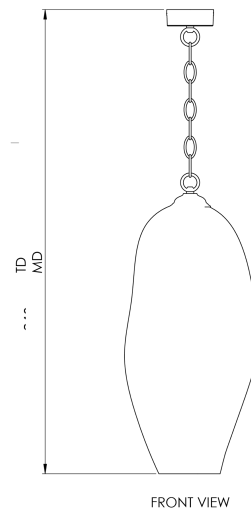

PORTA ROMANA

Edna Pendant

MCL115 | Lime

SPECIFICATIONS

HEIGHT	465mm 18 1/2"
WIDTH	224mm 9"
DEPTH	229mm 9 1/4"
WEIGHT	4kg 9lbs
STANDARD DROP	1485mm 58 1/2"
MINIMUM DROP	505mm 20"

DETAILS

CONSTRUCTED FROM	Handblown glass with brass detail
SUPPLIED BULB TYPE	1 x 180lm (3w) LED E14 Golf Ball
VOLTAGE	220-240 V
WATTAGE	40W
BATHROOM VERSION AVAILABLE	IP44
EXTRA CHAIN AVAILABLE	Yes

FINISHES

Bubbles, Flax, Forget-Me-Not, Lemongrass, Lime, Rosewood

Edna Pendant

MCL115

HEIGHT

465mm | 18 1/2"

WIDTH

224mm | 9"

DEPTH

229mm | 9 1/4"

MINIMUM DROP

505mm | 20"

TOTAL DROP

1485mm | 58 1/2"

Dimensions and weights are provided as a guide. All Porta Romana Products are made by hand and variations can occur in some products. The products you are buying or marketing are exclusive designs belonging to Porta Romana. Please do not submit design sheets featuring our products to other manufacturing companies nor to other parties who might. Any manufacturer found to be reproducing Porta Romana products will be breaching copyright law and will be actively pursued.