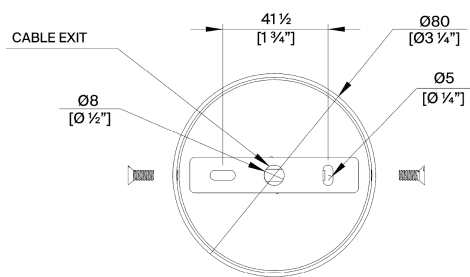

DEPTH

229mm | 9 1/4"

MINIMUM DROP

505mm | 20"

TOTAL DROP

1485mm | 58 1/2"

TOP VIEW

CEILING ROSE DETAIL