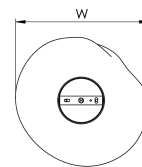

DEPTH

229mm | 9 1/4"

MINIMUM DROP

505mm | 20"

TOTAL DROP

1485mm | 58 1/2"

TOP VIEW

CEILING ROSE DETAIL