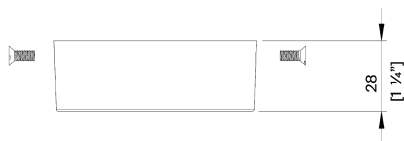

DEPTH

229mm | 9 1/4"

MINIMUM DROP

505mm | 20"

TOTAL DROP

1485mm | 58 1/2"

TOP VIEW

CEILING ROSE DETAIL