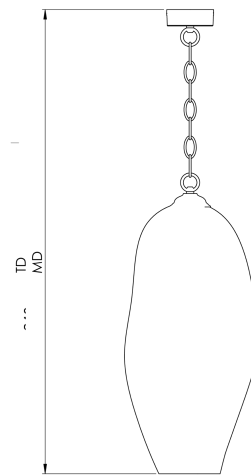

PORTA ROMANA

Edna Pendant

MCL115 | Forget-Me-Not

SPECIFICATIONS

HEIGHT	465mm 18 1/2"
WIDTH	224mm 9"
DEPTH	229mm 9 1/4"
WEIGHT	4kg 9lbs
STANDARD DROP	1485mm 58 1/2"
MINIMUM DROP	505mm 20"

DETAILS

CONSTRUCTED FROM	Handblown glass with brass detail
SUPPLIED BULB TYPE	1 x 180lm (3w) LED E14 Golf Ball
VOLTAGE	220-240 V
WATTAGE	40W
BATHROOM VERSION AVAILABLE	IP44
EXTRA CHAIN AVAILABLE	Yes

FINISHES

Bubbles, Flax, Forget-Me-Not, Lemongrass, Lime, Rosewood

Edna Pendant

MCL115

HEIGHT

465mm | 18 1/2"

WIDTH

224mm | 9"

DEPTH

229mm | 9 1/4"

MINIMUM DROP

505mm | 20"

TOTAL DROP

1485mm | 58 1/2"

TOP VIEW

CEILING ROSE DETAIL