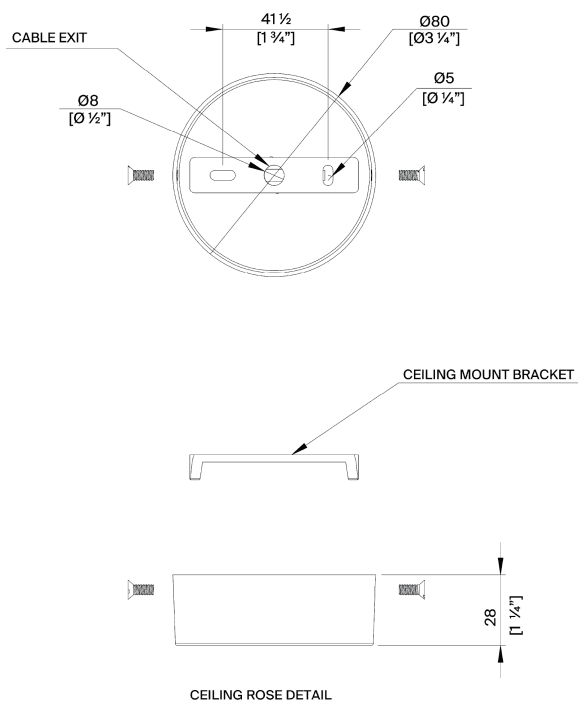

PORTA ROMANA

Edna Pendant

MCL115 | Bubbles

SPECIFICATIONS

HEIGHT	465mm 18 1/2"
WIDTH	224mm 9"
DEPTH	229mm 9 1/4"
WEIGHT	4kg 9lbs
STANDARD DROP	1485mm 58 1/2"
MINIMUM DROP	505mm 20"

DETAILS

CONSTRUCTED FROM	Handblown glass with brass detail
SUPPLIED BULB TYPE	1 x 180lm (3w) LED E14 Golf Ball
VOLTAGE	220-240 V
WATTAGE	40W
BATHROOM VERSION AVAILABLE	IP44
EXTRA CHAIN AVAILABLE	Yes

FINISHES

Bubbles, Flax, Forget-Me-Not, Lemongrass, Lime, Rosewood

Edna Pendant

MCL115

HEIGHT

465mm | 18 1/2"

WIDTH

224mm | 9"

DEPTH

229mm | 9 1/4"

MINIMUM DROP

505mm | 20"

TOTAL DROP

1485mm | 58 1/2"

Dimensions and weights are provided as a guide. All Porta Romana Products are made by hand and variations can occur in some products. The products you are buying or marketing are exclusive designs belonging to Porta Romana. Please do not submit design sheets featuring our products to other manufacturing companies nor to other parties who might. Any manufacturer found to be reproducing Porta Romana products will be breaching copyright law and will be actively pursued.