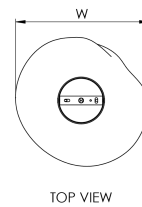

PORTA ROMANA

Edna Pendant

MCL115 | Bubbles

SPECIFICATIONS

HEIGHT	465mm 18 1/2"
WIDTH	224mm 9"
DEPTH	229mm 9 1/4"
WEIGHT	4kg 9lbs
STANDARD DROP	1485mm 58 1/2"
MINIMUM DROP	505mm 20"

DETAILS

CONSTRUCTED FROM	Handblown glass with brass detail
SUPPLIED BULB TYPE	1 x 180lm (3w) LED E14 Golf Ball
VOLTAGE	220-240 V
WATTAGE	40W
BATHROOM VERSION AVAILABLE	IP44
EXTRA CHAIN AVAILABLE	Yes

DEPTH

229mm | 9 1/4"

MINIMUM DROP

505mm | 20"

TOTAL DROP

1485mm | 58 1/2"

Dimensions and weights are provided as a guide. All Porta Romana Products are made by hand and variations can occur in some products. The products you are buying or marketing are exclusive designs belonging to Porta Romana. Please do not submit design sheets featuring our products to other manufacturing companies nor to other parties who might. Any manufacturer found to be reproducing Porta Romana products will be breaching copyright law and will be actively pursued.