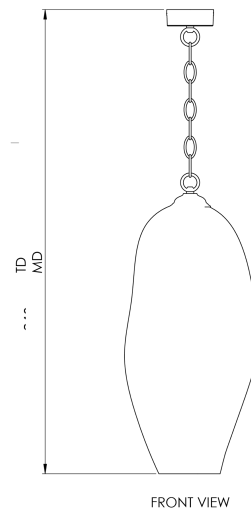

PORTA ROMANA

Edna Pendant

MCL115 | Bubbles

SPECIFICATIONS

HEIGHT	465mm 18 1/2"
WIDTH	224mm 9"
DEPTH	229mm 9 1/4"
WEIGHT	4kg 9lbs
STANDARD DROP	1485mm 58 1/2"
MINIMUM DROP	505mm 20"

DETAILS

CONSTRUCTED FROM	Handblown glass with brass detail
SUPPLIED BULB TYPE	1 x 180lm (3w) LED E14 Golf Ball
VOLTAGE	220-240 V
WATTAGE	40W
BATHROOM VERSION AVAILABLE	IP44
EXTRA CHAIN AVAILABLE	Yes

FINISHES

Bubbles, Flax, Forget-Me-Not, Lemongrass, Lime, Rosewood

Edna Pendant

MCL115

HEIGHT

465mm | 18 1/2"

WIDTH

224mm | 9"

DEPTH

229mm | 9 1/4"

MINIMUM DROP

505mm | 20"

TOTAL DROP

1485mm | 58 1/2"

Dimensions and weights are provided as a guide. All Porta Romana Products are made by hand and variations can occur in some products. The products you are buying or marketing are exclusive designs belonging to Porta Romana. Please do not submit design sheets featuring our products to other manufacturing companies nor to other parties who might. Any manufacturer found to be reproducing Porta Romana products will be breaching copyright law and will be actively pursued.