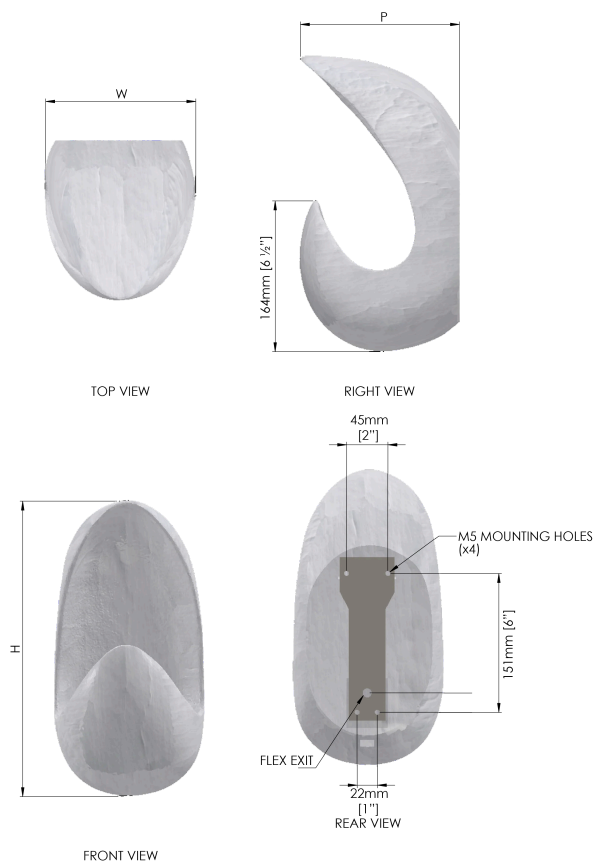

PORTA ROMANA

Caju Wall Light

TWL175 | Fired Copper with Bright Gold

SPECIFICATIONS

HEIGHT	310mm 12 1/4"
WIDTH	163mm 6 1/2"
PROJECTION	174mm 6 3/4"
WEIGHT	3.5kg 7 3/4lbs

DETAILS

CONSTRUCTED FROM	Cast composite with decorative finish
SUPPLIED BULB TYPE	1 x 75lm (1w) LED Module Supplied Fitted
VOLTAGE	220-240 V
WATTAGE	1W

FINISHES

Decayed Plaster, Fired Copper with Bright Gold

Caju Wall Light

TWL175

HEIGHT

310mm | 12 1/4"

WIDTH

163mm | 6 1/2"

PROJECTION

174mm | 6 3/4"

Dimensions and weights are provided as a guide. All Porta Romana Products are made by hand and variations can occur in some products. The products you are buying or marketing are exclusive designs belonging to Porta Romana. Please do not submit design sheets featuring our products to other manufacturing companies nor to other parties who might. Any manufacturer found to be reproducing Porta Romana products will be breaching copyright law and will be actively pursued.