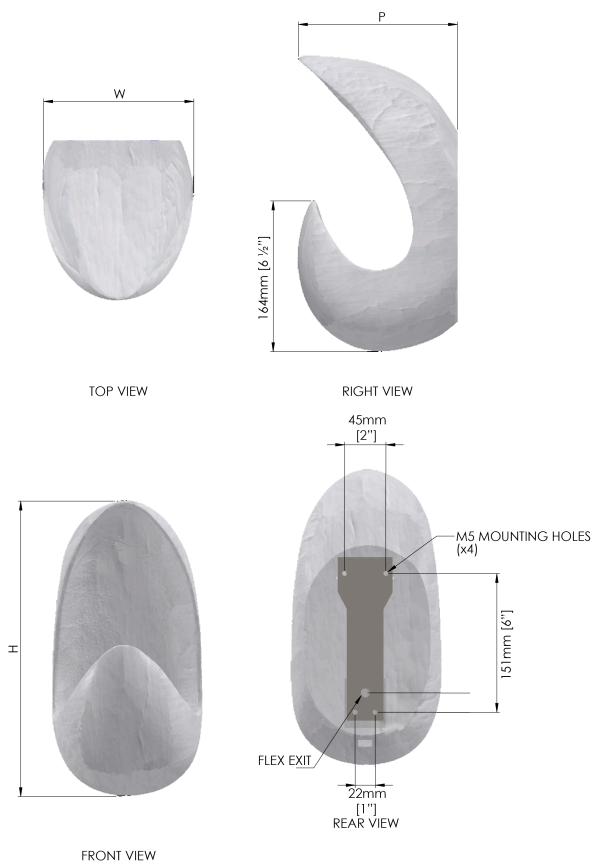

PORTA ROMANA

Caju Wall Light

TWL175 | Decayed Plaster

SPECIFICATIONS

HEIGHT	310mm 12 1/4"
WIDTH	163mm 6 1/2"
PROJECTION	174mm 6 3/4"
WEIGHT	3.5kg 7 3/4lbs

DETAILS

CONSTRUCTED FROM	Cast composite with decorative finish
SUPPLIED BULB TYPE	1 x 75lm (1w) LED Module Supplied Fitted
VOLTAGE	220-240 V
WATTAGE	1W

FINISHES

Decayed Plaster, Fired Copper with Bright Gold

Caju Wall Light

TWL175

HEIGHT

310mm | 12 1/4"

WIDTH

163mm | 6 1/2"

PROJECTION

174mm | 6 3/4"

Dimensions and weights are provided as a guide. All Porta Romana Products are made by hand and variations can occur in some products. The products you are buying or marketing are exclusive designs belonging to Porta Romana. Please do not submit design sheets featuring our products to other manufacturing companies nor to other parties who might. Any manufacturer found to be reproducing Porta Romana products will be breaching copyright law and will be actively pursued.