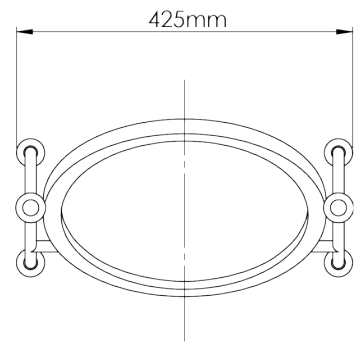

PORTA ROMANA

Stanley Dressing Mirror

WM64 | Old Rust and Gold

Old Rust and Gold

HEIGHT
590mm | 23 1/4"

WIDTH
425mm | 16 3/4"

DEPTH
175mm | 7"

FINISHES
Old Rust and Gold

CONSTRUCTED FROM
Forged steel with decorative finish and
upholstered seat pad

WEIGHT
8kg | 17 1/2lbs

MATERIAL
Metal

Any Paint Finish

Stanley Dressing Mirror

WM64

HEIGHT
590mm | 23 1/4"

WIDTH
425mm | 16 3/4"

DEPTH
175mm | 7"

FRONT VIEW

SIDE VIEW

TOP VIEW

Dimensions and weights are provided as a guide. All Porta Romana Products are made by hand and variations can occur in some products. The products you are buying or marketing are exclusive designs belonging to Porta Romana. Please do not submit design sheets featuring our products to other manufacturing companies nor to other parties who might. Any manufacturer found to be reproducing Porta Romana products will be breaching copyright law and will be actively pursued