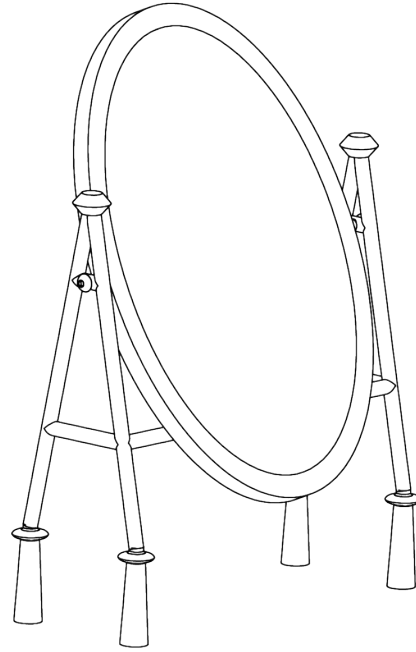

PORTA ROMANA

Stanley Dressing Mirror

WM64 | Old Rust and Gold

Old Rust and Gold

HEIGHT
590mm | 23 1/4"

WIDTH
425mm | 16 3/4"

DEPTH
175mm | 7"

FINISHES
Old Rust and Gold

CONSTRUCTED FROM
Forged steel with decorative finish and
upholstered seat pad

WEIGHT
8kg | 17 1/2lbs

MATERIAL
Metal

Any Paint Finish

Stanley Dressing Mirror

WM64

HEIGHT
590mm | 23 1/4"

WIDTH
425mm | 16 3/4"

DEPTH
175mm | 7"

FRONT VIEW

SIDE VIEW

TOP VIEW

Dimensions and weights are provided as a guide. All Porta Romana Products are made by hand and variations can occur in some products. The products you are buying or marketing are exclusive designs belonging to Porta Romana. Please do not submit design sheets featuring our products to other manufacturing companies nor to other parties who might. Any manufacturer found to be reproducing Porta Romana products will be breaching copyright law and will be actively pursued