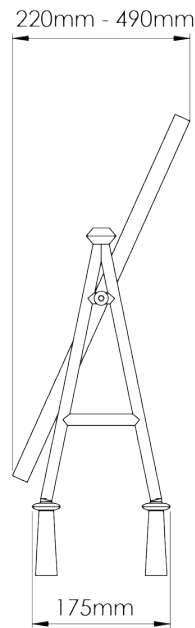

PORTA ROMANA

Stanley Dressing Mirror

WM64 | Old Rust and Gold

Old Rust and Gold

HEIGHT
590mm | 23 1/4"

WIDTH
425mm | 16 3/4"

DEPTH
175mm | 7"

FINISHES
Old Rust and Gold

CONSTRUCTED FROM
Forged steel with decorative finish and
upholstered seat pad

WEIGHT
8kg | 17 1/2lbs

MATERIAL
Metal

Any Paint Finish

Stanley Dressing Mirror

WM64

HEIGHT
590mm | 23 1/4"

WIDTH
425mm | 16 3/4"

DEPTH
175mm | 7"

FRONT VIEW

SIDE VIEW

TOP VIEW

Dimensions and weights are provided as a guide. All Porta Romana Products are made by hand and variations can occur in some products. The products you are buying or marketing are exclusive designs belonging to Porta Romana. Please do not submit design sheets featuring our products to other manufacturing companies nor to other parties who might. Any manufacturer found to be reproducing Porta Romana products will be breaching copyright law and will be actively pursued