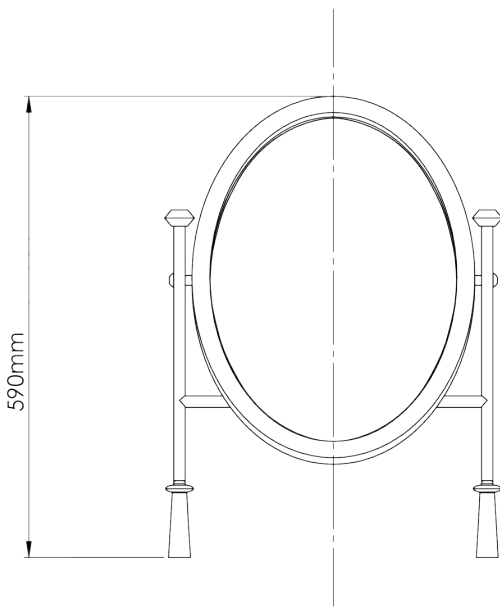

PORTA ROMANA

Stanley Dressing Mirror

WM64 | Old Rust and Gold

Old Rust and Gold

HEIGHT
590mm | 23 1/4"

WIDTH
425mm | 16 3/4"

DEPTH
175mm | 7"

FINISHES
Old Rust and Gold

CONSTRUCTED FROM
Forged steel with decorative finish and
upholstered seat pad

WEIGHT
8kg | 17 1/2lbs

MATERIAL
Metal

Any Paint Finish

Stanley Dressing Mirror

WM64

HEIGHT
590mm | 23 1/4"

WIDTH
425mm | 16 3/4"

DEPTH
175mm | 7"

FRONT VIEW

SIDE VIEW

TOP VIEW

Dimensions and weights are provided as a guide. All Porta Romana Products are made by hand and variations can occur in some products. The products you are buying or marketing are exclusive designs belonging to Porta Romana. Please do not submit design sheets featuring our products to other manufacturing companies nor to other parties who might. Any manufacturer found to be reproducing Porta Romana products will be breaching copyright law and will be actively pursued