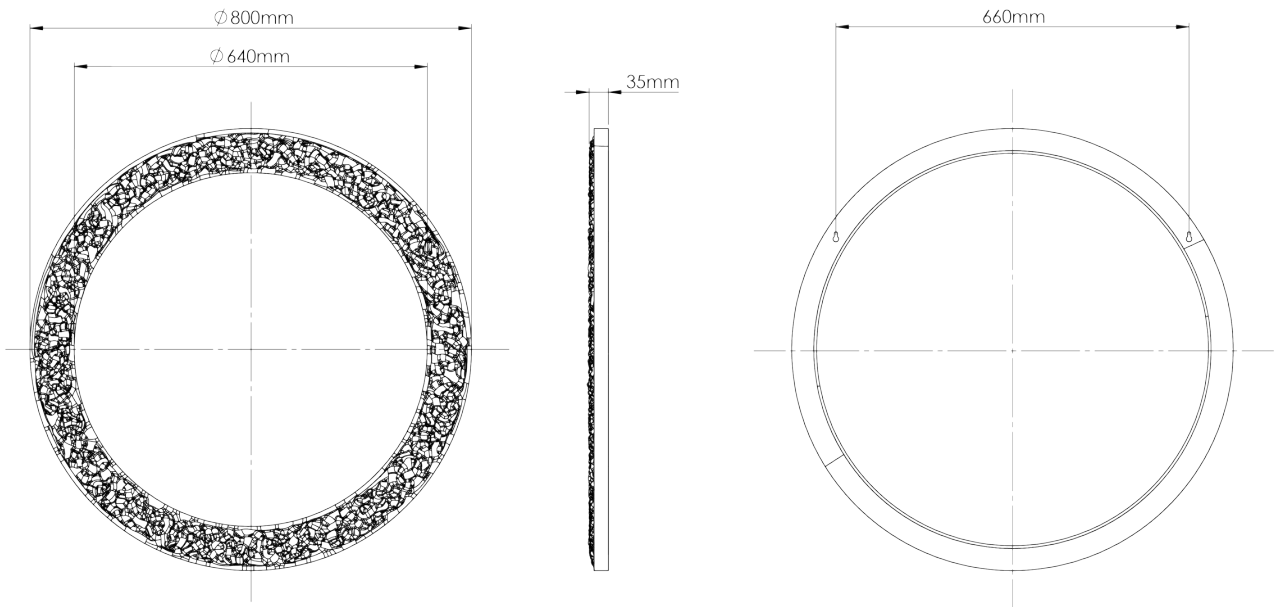

PORTA ROMANA

Casaubon Mirror

WM63 | Plaster White

Plaster White

DIAMETER
800mm | 31 1/2"

CONSTRUCTED FROM
Cast composite with decorative finish

This piece requires a dedicated carrier and chargeable crate

PROJECTION
34mm | 1 1/4"

WEIGHT
9kg | 20lbs

FINISHES
Plaster White

MATERIAL
Cast Composite

Wall Fixing

Any Paint Finish

Requires Crate

Casabon Mirror WM63

DIAMETER
800mm | 31 1/2"

PROJECTION
34mm | 1 1/4"

Dimensions and weights are provided as a guide. All Porta Romana Products are made by hand and variations can occur in some products. The products you are buying or marketing are exclusive designs belonging to Porta Romana. Please do not submit design sheets featuring our products to other manufacturing companies nor to other parties who might. Any manufacturer found to be reproducing Porta Romana products will be breaching copyright law and will be actively pursued