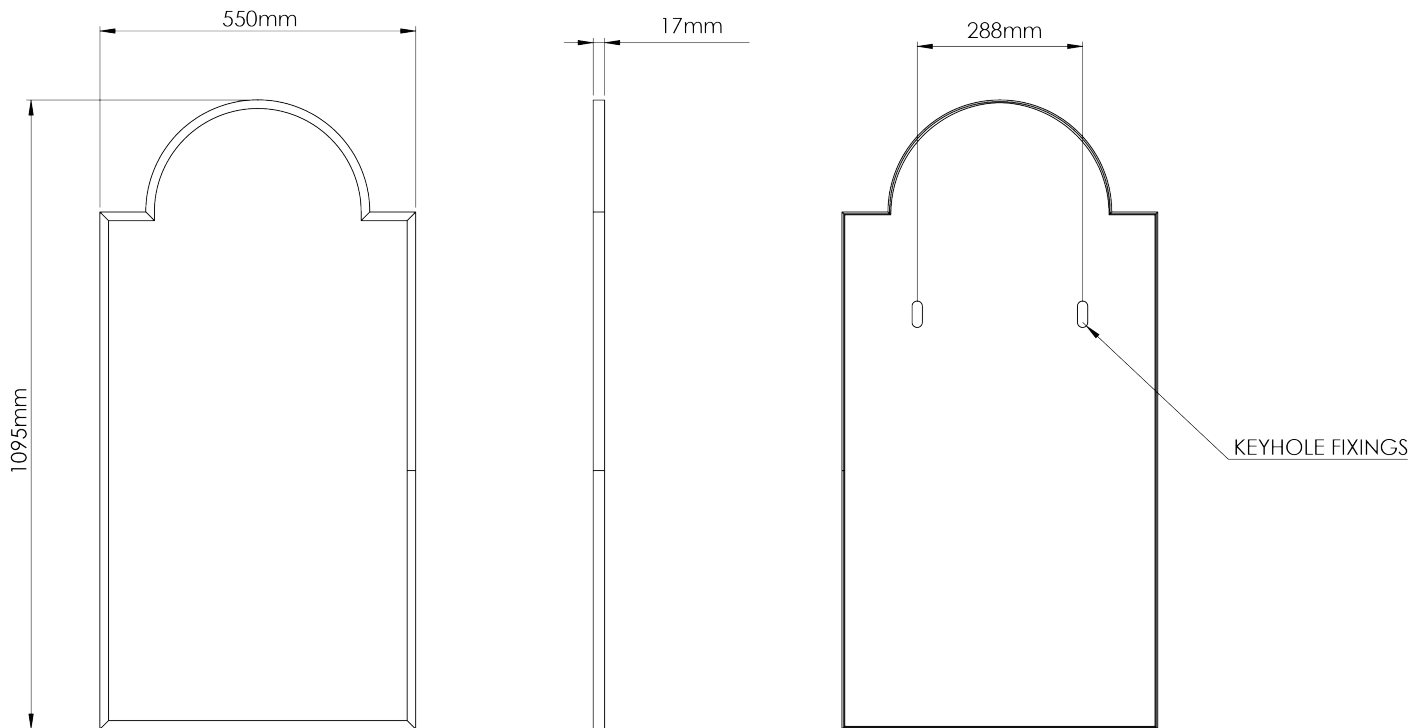

PORTA ROMANA

Arden Mirror

WM62 | Nickel

Nickel

HEIGHT
1095mm | 43"

WIDTH
550mm | 21 3/4"

PROJECTION
17mm | 3/4"

FINISHES
Brass
Nickel
Bronzed

CONSTRUCTED FROM Brass or
nickel plated brass or decorative
finish

WEIGHT
10kg | 22 1/4lbs

MATERIAL
Metal

This piece requires a dedicated carrier and
chargeable crate

Any Paint Finish

Wall Fixed

Crate Required

Arden Mirror WM62

HEIGHT
1095mm | 43"

WIDTH
550mm | 21 3/4"

PROJECTION
17mm | 3/4"

Dimensions and weights are provided as a guide. All Porta Romana Products are made by hand and variations can occur in some products. The products you are buying or marketing are exclusive designs belonging to Porta Romana. Please do not submit design sheets featuring our products to other manufacturing companies nor to other parties who might. Any manufacturer found to be reproducing Porta Romana products will be breaching copyright law and will be actively pursued