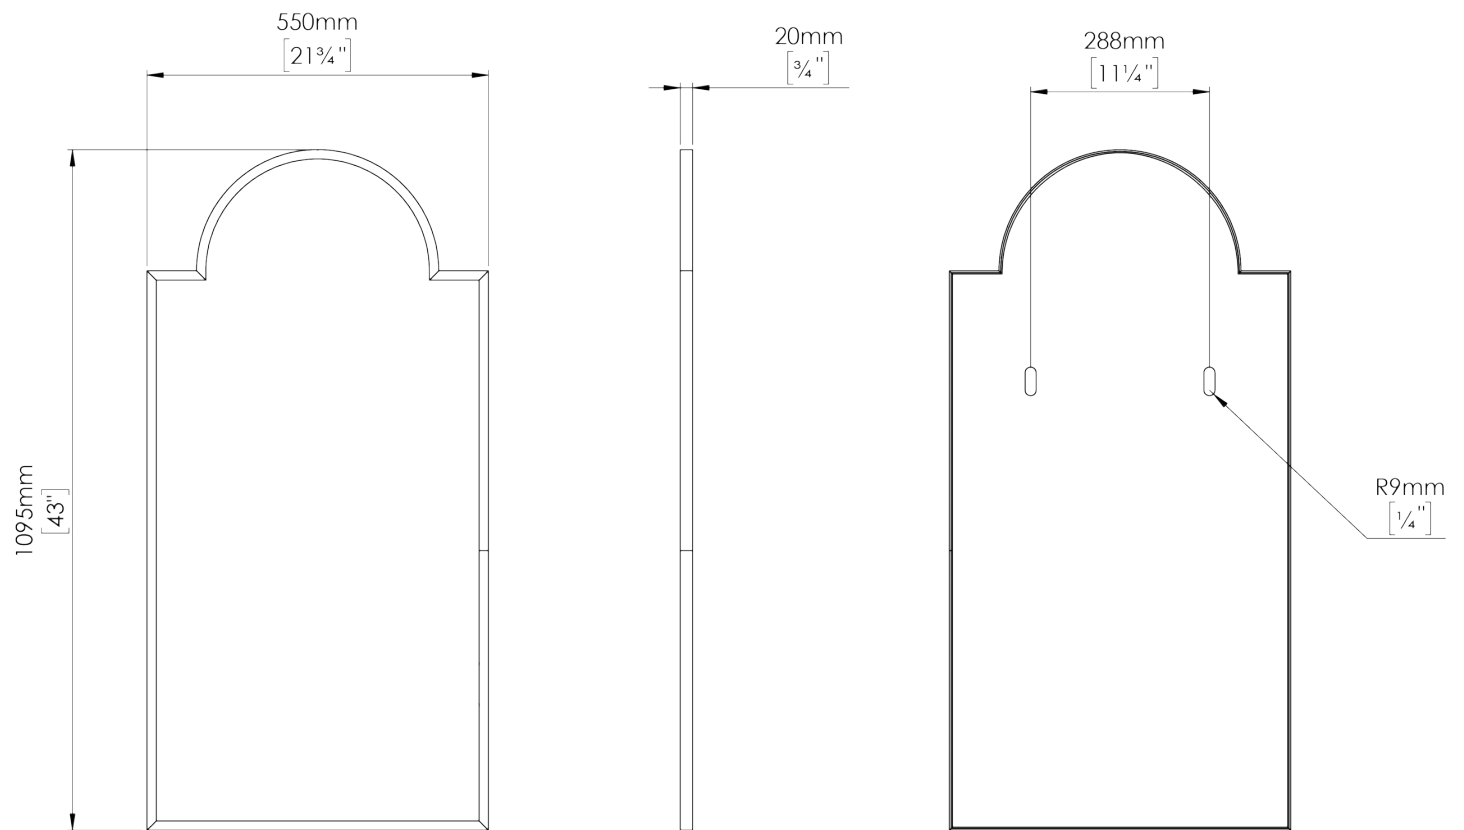

## Arden Mirror

WM62 | Nickel

Nickel

HEIGHT  
1095mm | 43"

WIDTH  
550mm | 21 3/4"

PROJECTION  
17mm | 3/4"

FINISHES  
Brass  
Nickel  
Bronzed

CONSTRUCTED FROM Brass or  
nickel plated brass or decorative  
finish

WEIGHT  
10kg | 22 1/4lbs

MATERIAL  
Metal

This piece requires a dedicated carrier and  
chargeable crate

\$Q\ 3DLQW ~~Wall Fixed~~

&UDWH 5HTXL

# Arden Mirror WM62

HEIGHT  
1095mm | 43"

WIDTH  
550mm | 21 3/4"

PROJECTION  
17mm | 3/4"

Dimensions and weights are provided as a guide. All Porta Romana Products are made by hand and variations can occur in some products. The products you are buying or marketing are exclusive designs belonging to Porta Romana. Please do not submit design sheets featuring our products to other manufacturing companies nor to other parties who might. Any manufacturer found to be reproducing Porta Romana products will be breaching copyright law and will be actively pursued