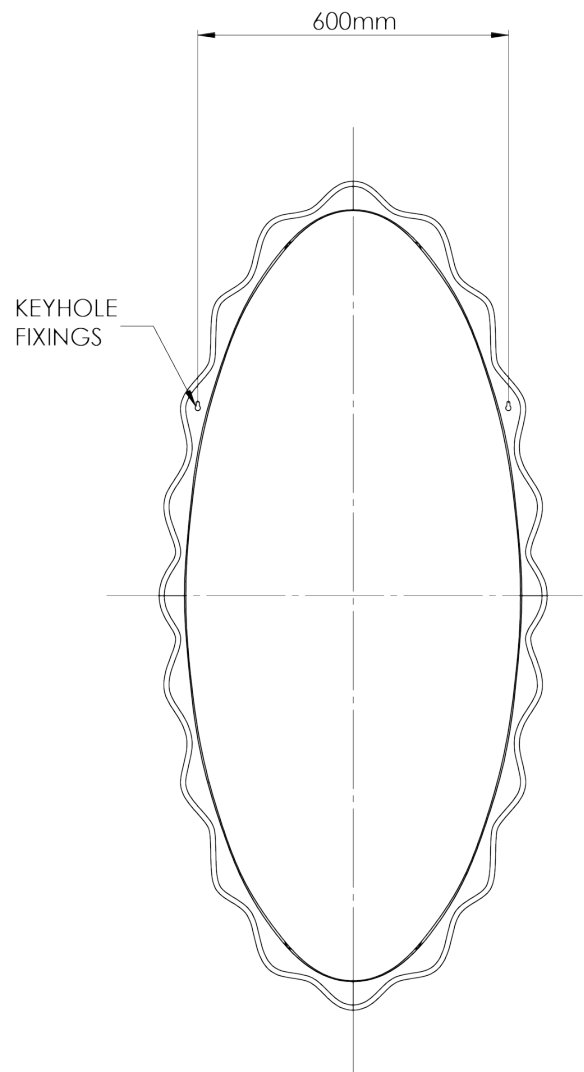

PORTA ROMANA

Oval Clam Shell Mirror Large

WM56L | Plaster White

Plaster White

HEIGHT
1600mm | 63"

CONSTRUCTED FROM
Cast composite with decorative finish

This piece requires a dedicated carrier and chargeable crate

WIDTH
735mm | 29"

WEIGHT
15kg | 33 1/4lbs

PROJECTION
41mm | 1 1/2"

MATERIAL
Cast Composite

FINISHES
Plaster White

Wall Fixing

Any Paint Finish

Requires Crate

Clam Shell Oval Mirror

WM56L

HEIGHT
1600mm | 63"

WIDTH
735mm | 29"

PROJECTION
41mm | 1 1/2"

Dimensions and weights are provided as a guide. All Porta Romana Products are made by hand and variations can occur in some products. The products you are buying or marketing are exclusive designs belonging to Porta Romana. Please do not submit design sheets featuring our products to other manufacturing companies nor to other parties who might. Any manufacturer found to be reproducing Porta Romana products will be breaching copyright law and will be actively pursued