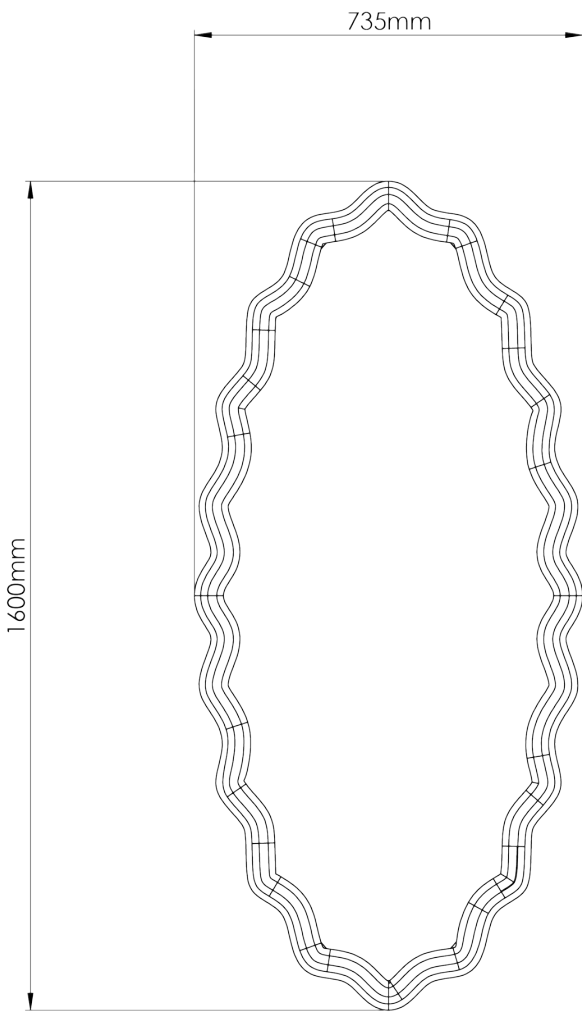

PORTA ROMANA

Oval Clam Shell Mirror Large

WM56L | Plaster White

Plaster White

HEIGHT
1600mm | 63"

CONSTRUCTED FROM
Cast composite with decorative finish

This piece requires a dedicated carrier and chargeable crate

WIDTH
735mm | 29"

WEIGHT
15kg | 33 1/4lbs

PROJECTION
41mm | 1 1/2"

MATERIAL
Cast Composite

FINISHES
Plaster White

Wall Fixing

Any Paint Finish

Requires Crate

Clam Shell Oval Mirror

WM56L

HEIGHT
1600mm | 63"

WIDTH
735mm | 29"

PROJECTION
41mm | 1 1/2"

Dimensions and weights are provided as a guide. All Porta Romana Products are made by hand and variations can occur in some products. The products you are buying or marketing are exclusive designs belonging to Porta Romana. Please do not submit design sheets featuring our products to other manufacturing companies nor to other parties who might. Any manufacturer found to be reproducing Porta Romana products will be breaching copyright law and will be actively pursued