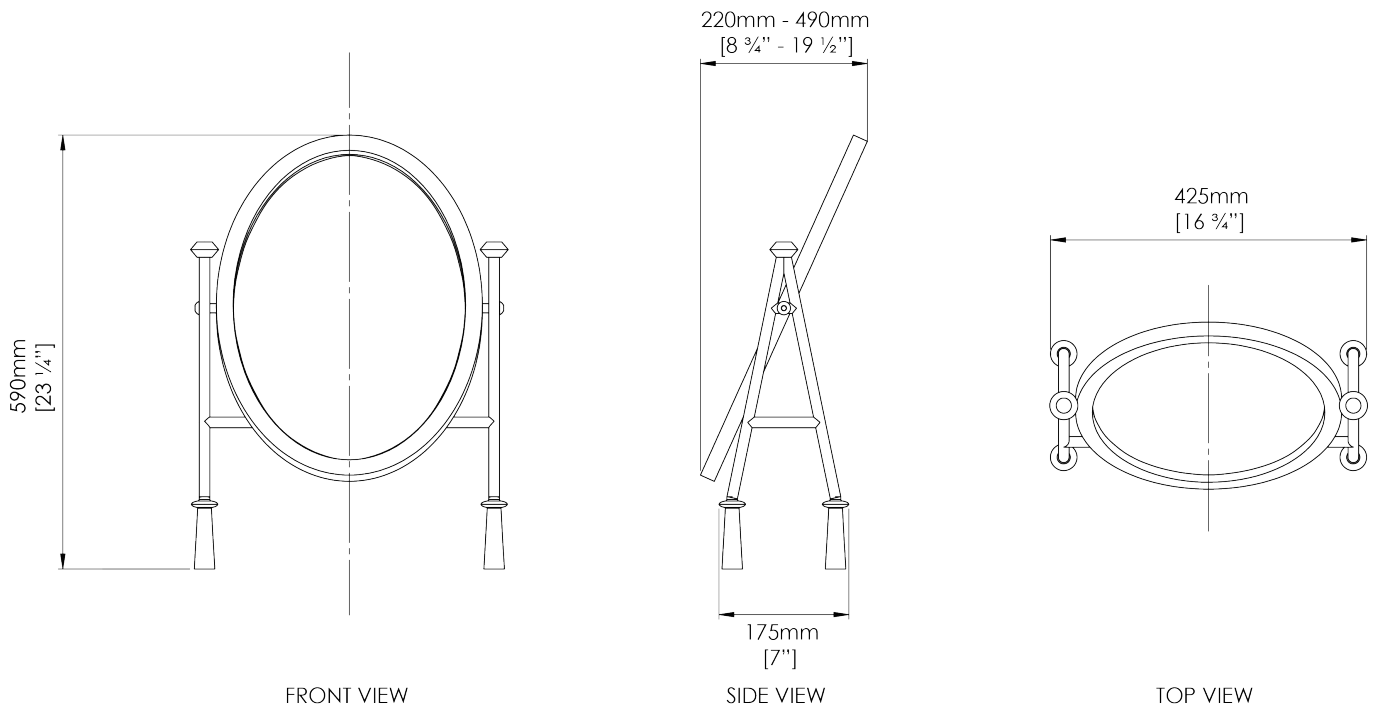

PORTA ROMANA

Stanley Dressing Mirror

WM64 | Old Rust and Gold

Old Rust and Gold

HEIGHT
590mm | 23 1/4"

WIDTH
425mm | 16 3/4"

DEPTH
175mm | 7"

FINISHES
Old Rust and Gold

CONSTRUCTED FROM
Forged steel with decorative finish and
upholstered seat pad

WEIGHT
8kg | 17 1/2lbs

MATERIAL
Metal

Custom

Any Paint Finish

Stanley Dressing Mirror

WM64

HEIGHT
590mm | 23 1/4"

WIDTH
425mm | 16 3/4"

DEPTH
175mm | 7"

Dimensions and weights are provided as a guide. All Porta Romana Products are made by hand and variations can occur in some products. The products you are buying or marketing are exclusive designs belonging to Porta Romana. Please do not submit design sheets featuring our products to other manufacturing companies nor to other parties who might. Any manufacturer found to be reproducing Porta Romana products will be breaching copyright law and will be actively pursued