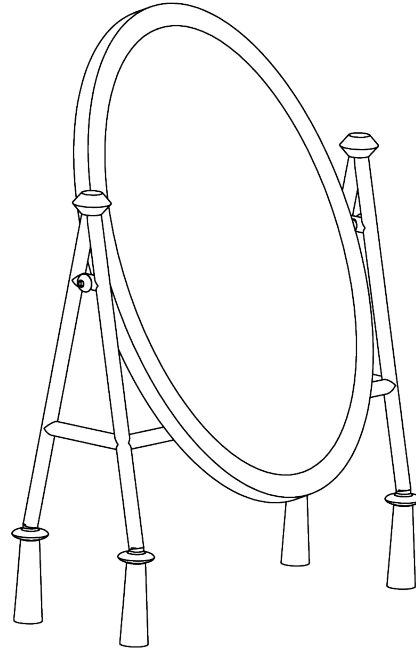

PORTA ROMANA

Stanley Dressing Mirror

WM64 | Old Rust and Gold

Old Rust and Gold

HEIGHT
590mm | 23 1/4"

WIDTH
425mm | 16 3/4"

DEPTH
175mm | 7"

FINISHES
Old Rust and Gold

CONSTRUCTED FROM
Forged steel with decorative finish and
upholstered seat pad

WEIGHT
8kg | 17 1/2lbs

MATERIAL
Metal

Custom

Any Paint Finish

Stanley Dressing Mirror

WM64

HEIGHT
590mm | 23 1/4"

WIDTH
425mm | 16 3/4"

DEPTH
175mm | 7"

Dimensions and weights are provided as a guide. All Porta Romana Products are made by hand and variations can occur in some products. The products you are buying or marketing are exclusive designs belonging to Porta Romana. Please do not submit design sheets featuring our products to other manufacturing companies nor to other parties who might. Any manufacturer found to be reproducing Porta Romana products will be breaching copyright law and will be actively pursued