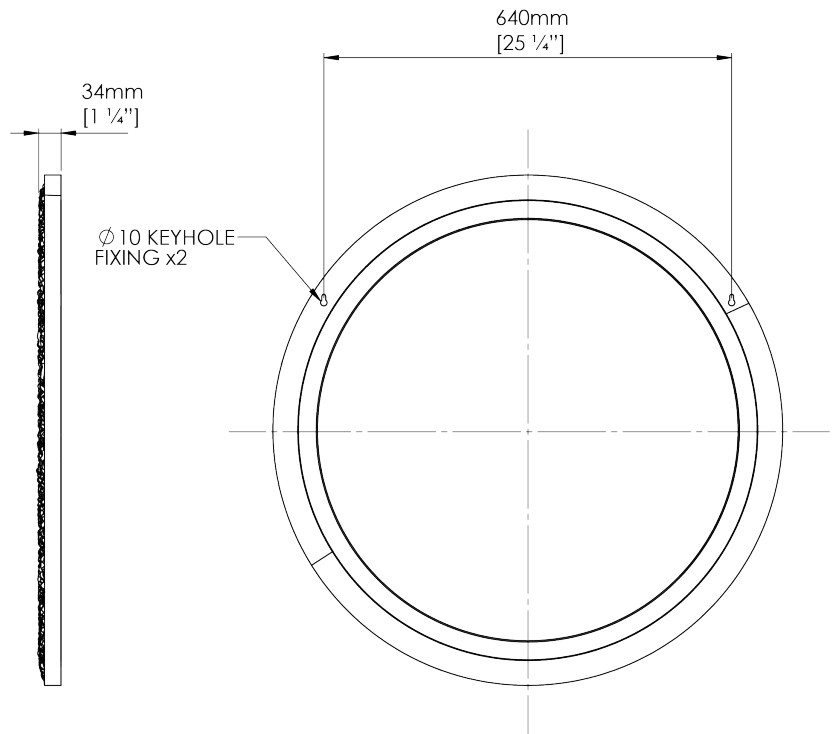

PORTA ROMANA

Casaubon Mirror

WM63 | Plaster White

Plaster White

DIAMETER
800mm | 31 1/2"

CONSTRUCTED FROM
Cast composite with decorative finish

This piece requires a dedicated carrier and chargeable crate

PROJECTION
34mm | 1 1/4"

WEIGHT
9kg | 20lbs

FINISHES
Plaster White

MATERIAL
Cast Composite

Wall Fixing

Any Paint Finish

Requires Crate

Casabon Mirror WM63

DIAMETER
800mm | 31 1/2"

PROJECTION
34mm | 1 1/4"

Dimensions and weights are provided as a guide. All Porta Romana Products are made by hand and variations can occur in some products. The products you are buying or marketing are exclusive designs belonging to Porta Romana. Please do not submit design sheets featuring our products to other manufacturing companies nor to other parties who might. Any manufacturer found to be reproducing Porta Romana products will be breaching copyright law and will be actively pursued