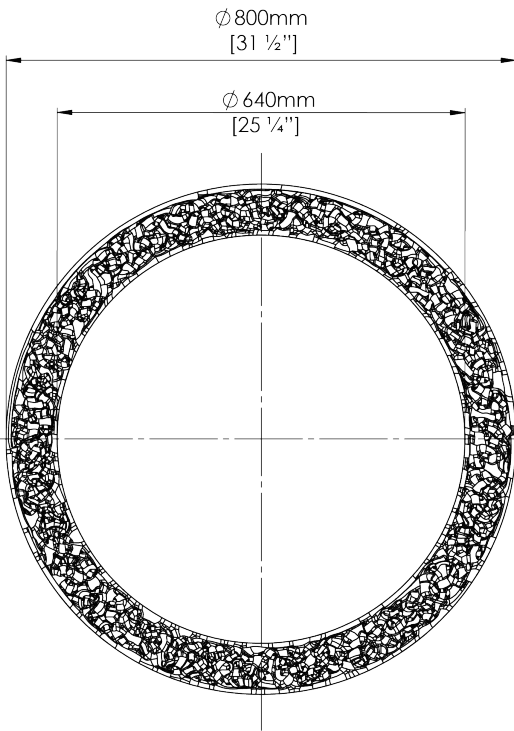

PORTA ROMANA

Casaubon Mirror

WM63 | Plaster White

Plaster White

DIAMETER
800mm | 31 1/2"

CONSTRUCTED FROM
Cast composite with decorative finish

This piece requires a dedicated carrier and chargeable crate

PROJECTION
34mm | 1 1/4"

WEIGHT
9kg | 20lbs

FINISHES
Plaster White

MATERIAL
Cast Composite

Wall Fixing

Any Paint Finish

Requires Crate

Casabon Mirror WM63

DIAMETER
800mm | 31 1/2"

PROJECTION
34mm | 1 1/4"

Dimensions and weights are provided as a guide. All Porta Romana Products are made by hand and variations can occur in some products. The products you are buying or marketing are exclusive designs belonging to Porta Romana. Please do not submit design sheets featuring our products to other manufacturing companies nor to other parties who might. Any manufacturer found to be reproducing Porta Romana products will be breaching copyright law and will be actively pursued