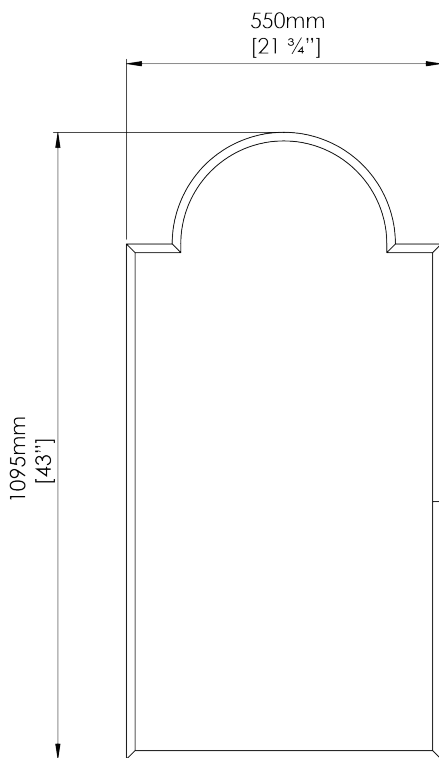

## Arden Mirror

WM62 | Nickel

Nickel

HEIGHT  
1095mm | 43"

WIDTH  
550mm | 21 3/4"

PROJECTION  
17mm | 3/4"

FINISHES  
Brass  
Nickel  
Bronzed

CONSTRUCTED FROM  
Brass or nickel plated  
brass or decorative finish

WEIGHT  
10kg | 22 1/4lbs

MATERIAL  
Metal

This piece requires a dedicated carrier and chargeable crate

Any Paint Finish

Wall Fixed

Requires Crate

# Arden Mirror WM62

HEIGHT  
1095mm | 43"

WIDTH  
550mm | 21 3/4"

Dimensions and weights are provided as a guide. All Porta Romana Products are made by hand and variations can occur in some products. The products you are buying or marketing are exclusive designs belonging to Porta Romana. Please do not submit design sheets featuring our products to other manufacturing companies nor to other parties who might. Any manufacturer found to be reproducing Porta Romana products will be breaching copyright law and will be actively pursued