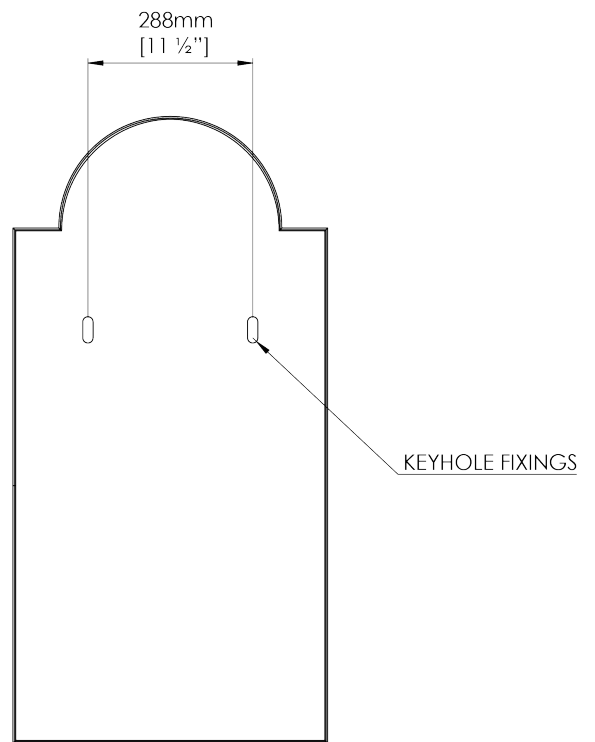

## Arden Mirror

WM62 | Nickel

Nickel

HEIGHT  
1095mm | 43"

WIDTH  
550mm | 21 3/4"

PROJECTION  
17mm | 3/4"

FINISHES  
Brass  
Nickel  
Bronzed

CONSTRUCTED FROM  
Brass or nickel plated  
brass or decorative finish

WEIGHT  
10kg | 22 1/4lbs

MATERIAL  
Metal

This piece requires a dedicated carrier and chargeable crate

Any Paint Finish

Wall Fixed

Requires Crate

# Arden Mirror WM62

HEIGHT  
1095mm | 43"

WIDTH  
550mm | 21 3/4"

Dimensions and weights are provided as a guide. All Porta Romana Products are made by hand and variations can occur in some products. The products you are buying or marketing are exclusive designs belonging to Porta Romana. Please do not submit design sheets featuring our products to other manufacturing companies nor to other parties who might. Any manufacturer found to be reproducing Porta Romana products will be breaching copyright law and will be actively pursued