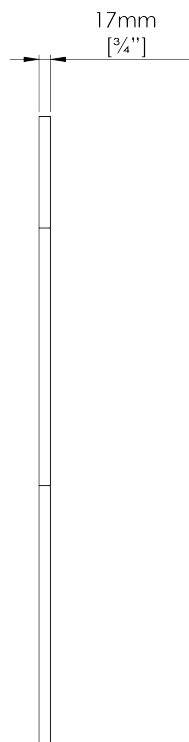

## Arden Mirror

WM62 | Nickel

Nickel

HEIGHT  
1095mm | 43"

WIDTH  
550mm | 21 3/4"

PROJECTION  
17mm | 3/4"

FINISHES  
Brass  
Nickel  
Bronzed

CONSTRUCTED FROM  
Brass or nickel plated  
brass or decorative finish

WEIGHT  
10kg | 22 1/4lbs

MATERIAL  
Metal

This piece requires a dedicated carrier and chargeable crate

Any Paint Finish

Wall Fixed

Requires Crate

# Arden Mirror WM62

HEIGHT  
1095mm | 43"

WIDTH  
550mm | 21 3/4"

Dimensions and weights are provided as a guide. All Porta Romana Products are made by hand and variations can occur in some products. The products you are buying or marketing are exclusive designs belonging to Porta Romana. Please do not submit design sheets featuring our products to other manufacturing companies nor to other parties who might. Any manufacturer found to be reproducing Porta Romana products will be breaching copyright law and will be actively pursued