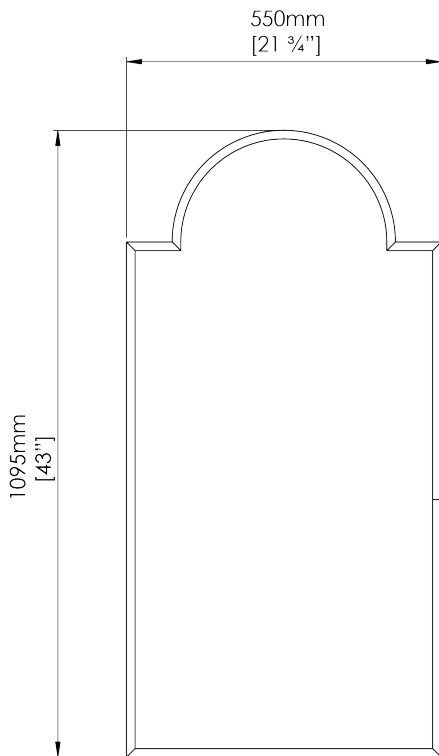

Arden Mirror WM62

HEIGHT
1095mm | 43"

WIDTH
550mm | 21 3/4"

Dimensions and weights are provided as a guide. All Porta Romana Products are made by hand and variations can occur in some products. The products you are buying or marketing are exclusive designs belonging to Porta Romana. Please do not submit design sheets featuring our products to other manufacturing companies nor to other parties who might. Any manufacturer found to be reproducing Porta Romana products will be breaching copyright law and will be actively pursued