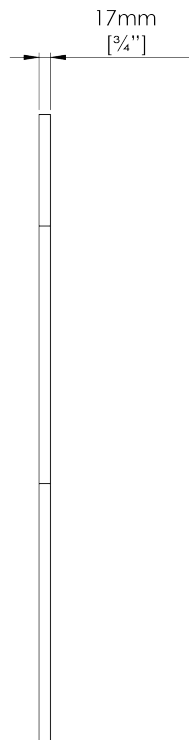

Arden Mirror WM62

HEIGHT
1095mm | 43"

WIDTH
550mm | 21 3/4"

Dimensions and weights are provided as a guide. All Porta Romana Products are made by hand and variations can occur in some products. The products you are buying or marketing are exclusive designs belonging to Porta Romana. Please do not submit design sheets featuring our products to other manufacturing companies nor to other parties who might. Any manufacturer found to be reproducing Porta Romana products will be breaching copyright law and will be actively pursued