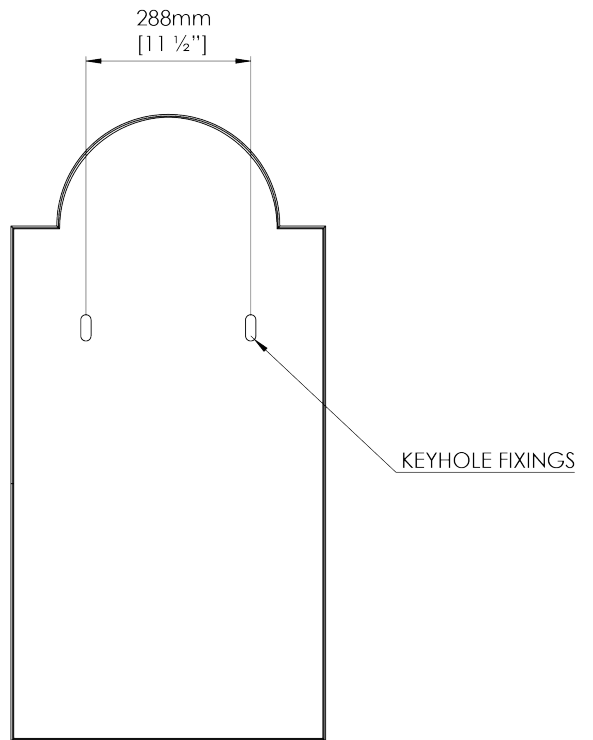

Arden Mirror WM62

HEIGHT
1095mm | 43"

WIDTH
550mm | 21 3/4"

Dimensions and weights are provided as a guide. All Porta Romana Products are made by hand and variations can occur in some products. The products you are buying or marketing are exclusive designs belonging to Porta Romana. Please do not submit design sheets featuring our products to other manufacturing companies nor to other parties who might. Any manufacturer found to be reproducing Porta Romana products will be breaching copyright law and will be actively pursued