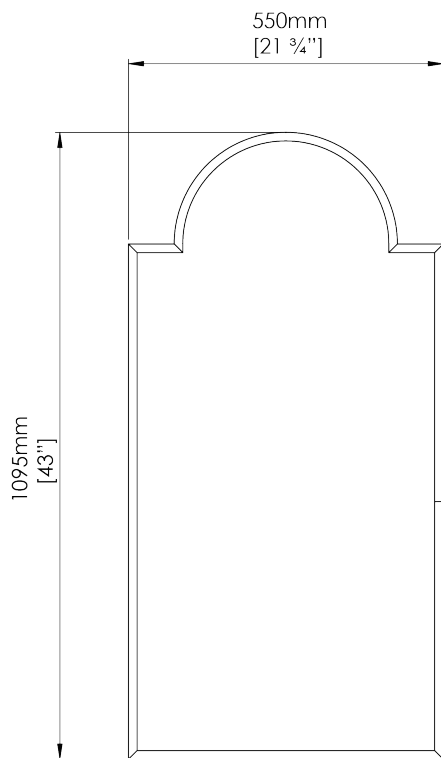

PORTA ROMANA

Arden Mirror

WM62 | Brass

Brass

HEIGHT
1095mm | 43"

CONSTRUCTED FROM
Brass or nickel plated brass

This piece requires a dedicated carrier and chargeable crate

WIDTH
550mm | 21 3/4"

WEIGHT
10kg | 22 1/4lbs

PROJECTION
17mm | 3/4"

MATERIAL
Metal

FINISHES
Brass
Nickel
Bronzed

Any Paint Finish Wall Fixed Requires Crate

Arden Mirror WM62

HEIGHT
1095mm | 43"

WIDTH
550mm | 21 3/4"