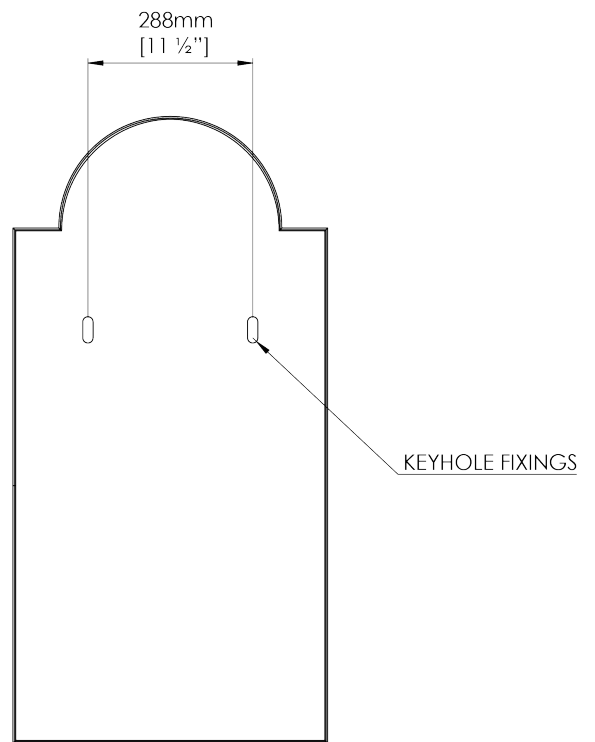

PORTA ROMANA

Arden Mirror

WM62 | Brass

Brass

HEIGHT
1095mm | 43"

CONSTRUCTED FROM
Brass or nickel plated brass

This piece requires a dedicated carrier and chargeable crate

WIDTH
550mm | 21 3/4"

WEIGHT
10kg | 22 1/4lbs

PROJECTION
17mm | 3/4"

MATERIAL
Metal

FINISHES
Brass
Nickel
Bronzed

Any Paint Finish Wall Fixed Requires Crate

Arden Mirror WM62

HEIGHT
1095mm | 43"

WIDTH
550mm | 21 3/4"