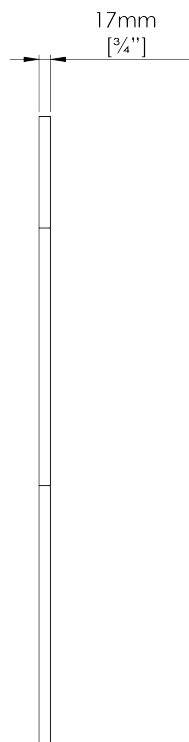

PORTA ROMANA

Arden Mirror

WM62 | Brass

Brass

HEIGHT
1095mm | 43"

CONSTRUCTED FROM
Brass or nickel plated brass

This piece requires a dedicated carrier and chargeable crate

WIDTH
550mm | 21 3/4"

WEIGHT
10kg | 22 1/4lbs

PROJECTION
17mm | 3/4"

MATERIAL
Metal

FINISHES
Brass
Nickel
Bronzed

Any Paint Finish Wall Fixed Requires Crate

Arden Mirror WM62

HEIGHT
1095mm | 43"

WIDTH
550mm | 21 3/4"