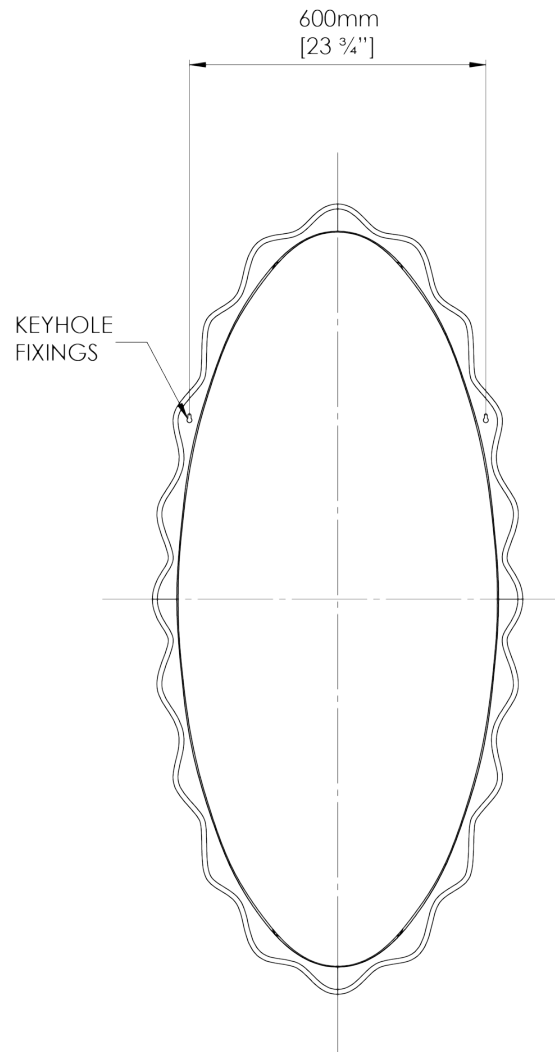

PORTA ROMANA

Oval Clam Shell Mirror Large

WM56L | Plaster White

Plaster White

HEIGHT
1600mm | 63"

CONSTRUCTED FROM
Cast composite with decorative finish

This piece requires a dedicated carrier and chargeable crate

WIDTH
735mm | 29"

WEIGHT
15kg | 33 1/4lbs

PROJECTION
41mm | 1 1/2"

MATERIAL
Cast Composite

FINISHES
Plaster White

Wall Fixing

Any Paint Finish

Crate Required

Oval Clam Shell Mirror

WM56L

HEIGHT
1600mm | 63"

WIDTH
735mm | 29"

PROJECTION
41mm | 1 1/2"

Dimensions and weights are provided as a guide. All Porta Romana Products are made by hand and variations can occur in some products. The products you are buying or marketing are exclusive designs belonging to Porta Romana. Please do not submit design sheets featuring our products to other manufacturing companies nor to other parties who might. Any manufacturer found to be reproducing Porta Romana products will be breaching copyright law and will be actively pursued