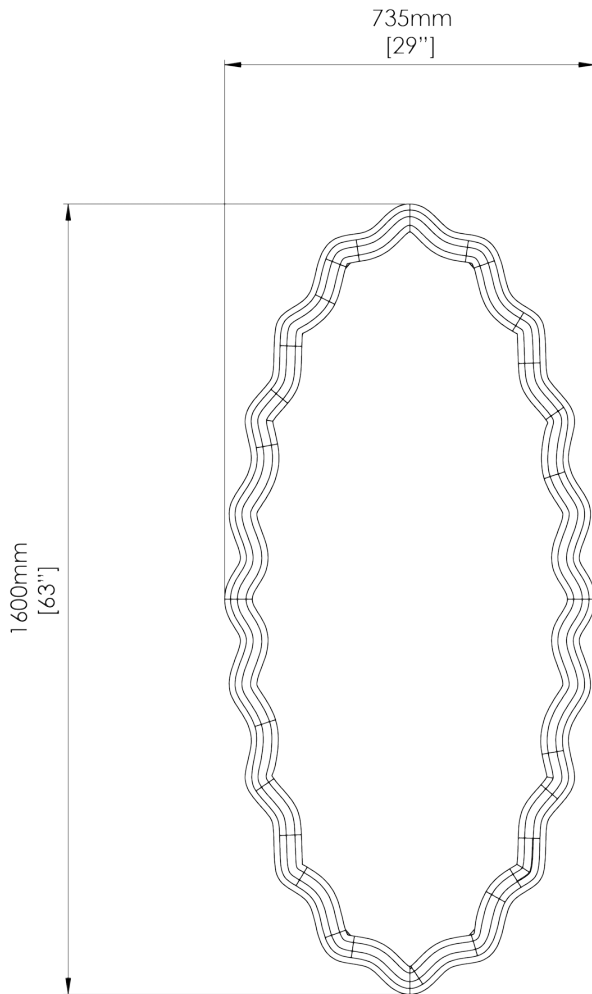

PORTA ROMANA

Oval Clam Shell Mirror Large

WM56L | Plaster White

Plaster White

HEIGHT
1600mm | 63"

CONSTRUCTED FROM
Cast composite with decorative finish

This piece requires a dedicated carrier and chargeable crate

WIDTH
735mm | 29"

WEIGHT
15kg | 33 1/4lbs

PROJECTION
41mm | 1 1/2"

MATERIAL
Cast Composite

FINISHES
Plaster White

Wall Fixing

Any Paint Finish

Crate Required

Oval Clam Shell Mirror

WM56L

HEIGHT
1600mm | 63"

WIDTH
735mm | 29"

PROJECTION
41mm | 1 1/2"

Dimensions and weights are provided as a guide. All Porta Romana Products are made by hand and variations can occur in some products. The products you are buying or marketing are exclusive designs belonging to Porta Romana. Please do not submit design sheets featuring our products to other manufacturing companies nor to other parties who might. Any manufacturer found to be reproducing Porta Romana products will be breaching copyright law and will be actively pursued