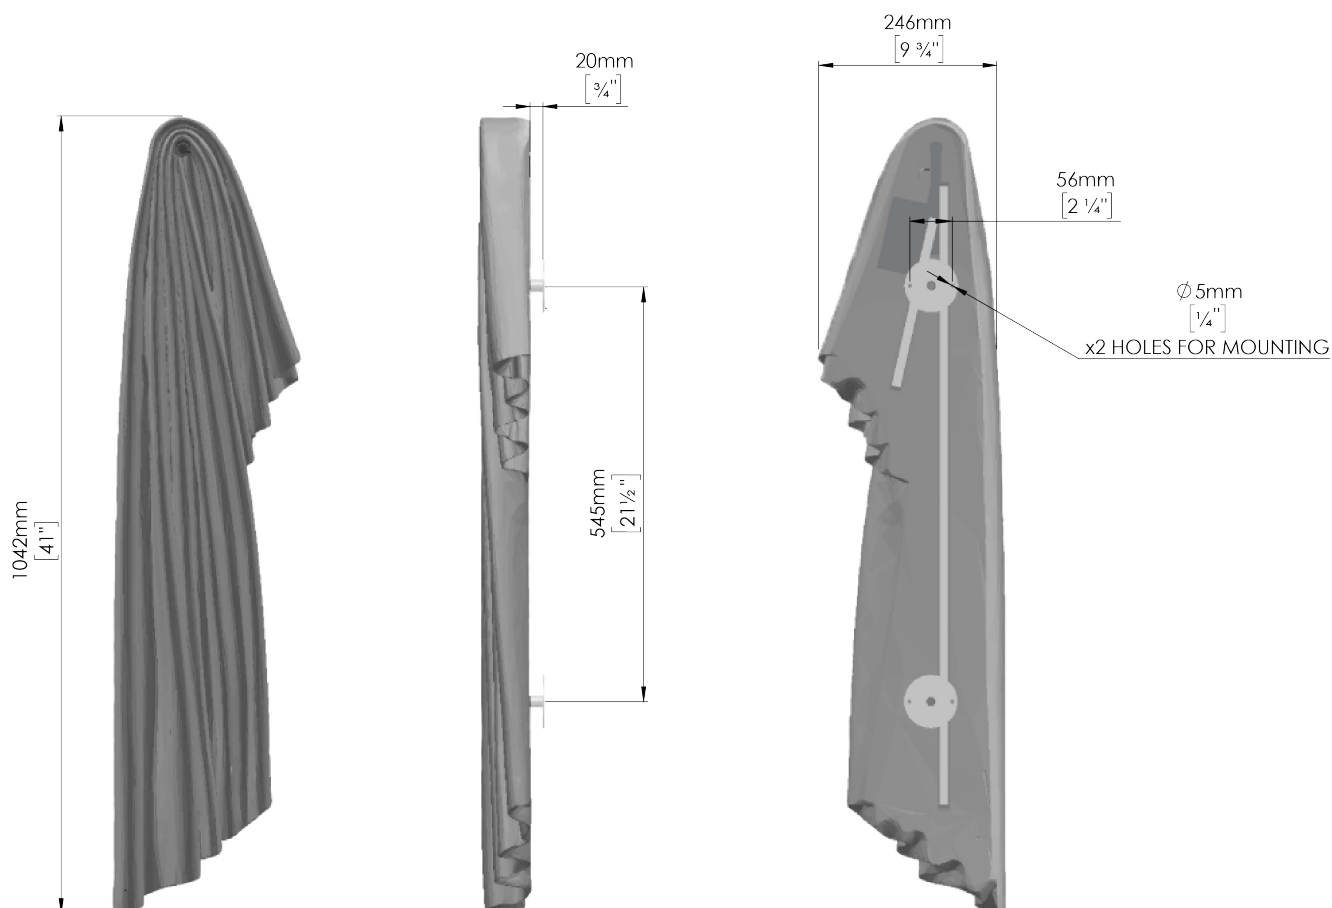

PORTA ROMANA

Cassia Wall Light

TWL164 | Plaster White

Plaster White

HEIGHT
1040mm | 41"

CONSTRUCTED FROM
Cast composite with decorative finish

WATTAGE
6W

WIDTH
245mm | 9 3/4"

WEIGHT
8kg | 17 3/4lbs

LAMPING
LED Supplied Fitted

PROJECTION
75mm | 3"

MATERIAL
Cast Composite

VOLTAGE
120 V

FINISHES
Plaster White

Any Paint Finish Wall Fixing

Cassia Wall Light

TWL164

HEIGHT
1040mm | 41"

WIDTH
245mm | 9 3/4"

PROJECTION
75mm | 3"

Dimensions and weights are provided as a guide. All Porta Romana Products are made by hand and variations can occur in some products. The products you are buying or marketing are exclusive designs belonging to Porta Romana. Please do not submit design sheets featuring our products to other manufacturing companies nor to other parties who might. Any manufacturer found to be reproducing Porta Romana products will be breaching copyright law and will be actively pursued