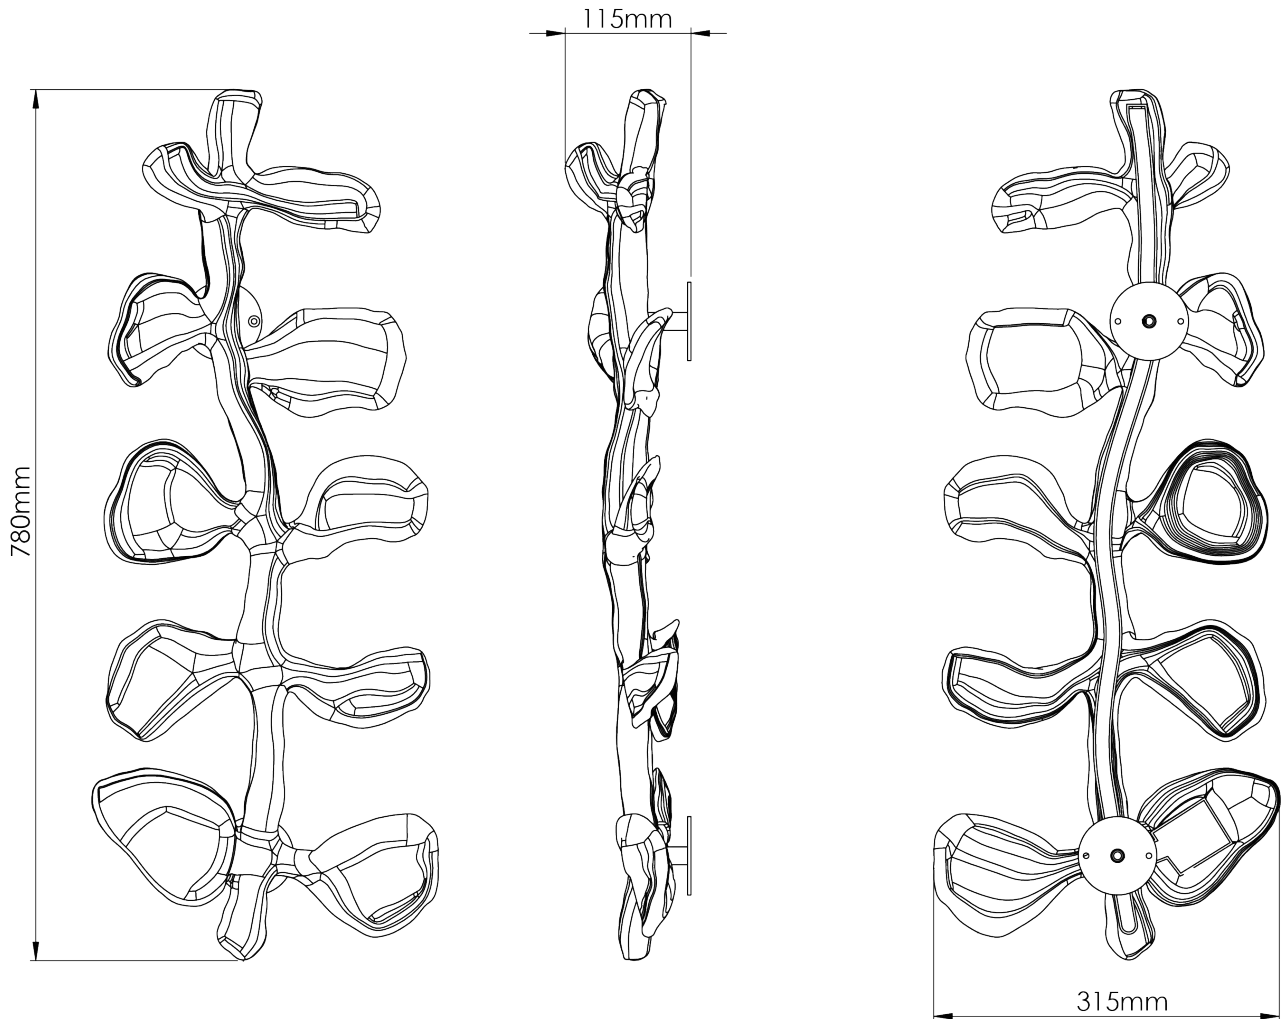

## Fleur Wall Light

TWL162 | Versailles Gold

Versailles Gold

**HEIGHT**  
780mm | 30 3/4"

**CONSTRUCTED FROM**  
Cast composite with decorative finish

**WATTAGE**  
6W

**WIDTH**  
315mm | 12 1/2"

**WEIGHT**  
3kg | 6 3/4lbs

**LAMPING**  
LED Supplied Fitted

**PROJECTION**  
115mm | 4 3/4"

**MATERIAL**  
Cast Composite

**VOLTAGE**  
120 V

**FINISHES**  
Persimmon  
Plaster White  
Versailles Gold

Painted Finish Wall Fixing

# Fleur Wall Light

TWL162

HEIGHT  
780mm | 30 3/4"

WIDTH  
315mm | 12 1/2"

PROJECTION  
115mm | 4 3/4"

Dimensions and weights are provided as a guide. All Porta Romana Products are made by hand and variations can occur in some products. The products you are buying or marketing are exclusive designs belonging to Porta Romana. Please do not submit design sheets featuring our products to other manufacturing companies nor to other parties who might. Any manufacturer found to be reproducing Porta Romana products will be breaching copyright law and will be actively pursued