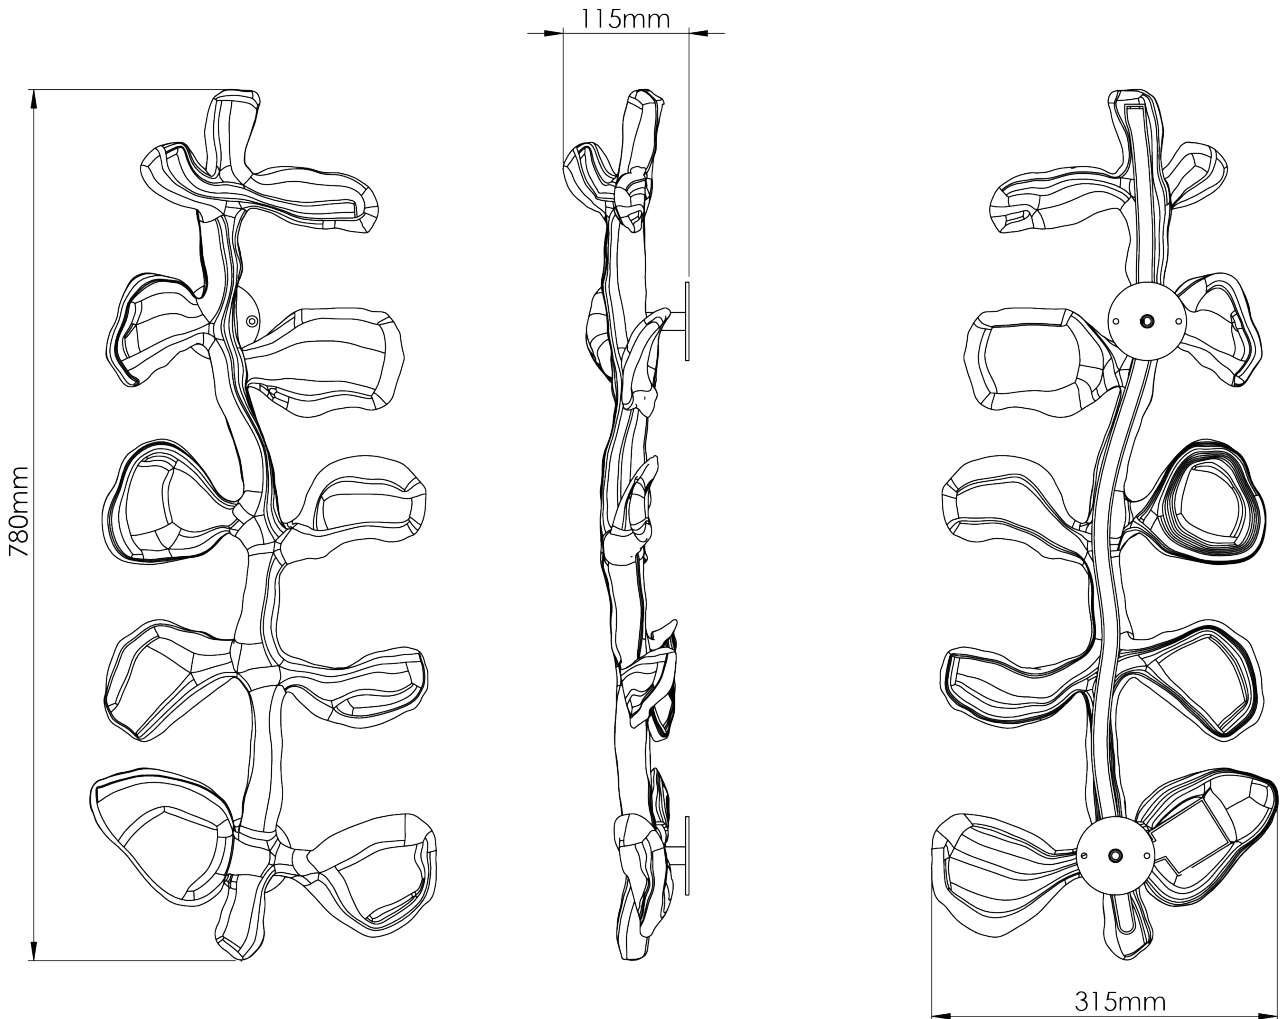

PORTA ROMANA

Fleur Wall Light

TWL162 | Plaster White

Plaster White

HEIGHT
780mm | 30 3/4"

CONSTRUCTED FROM
Cast composite with decorative finish

WATTAGE
6W

WIDTH
315mm | 12 1/2"

WEIGHT
3kg | 6 3/4lbs

LAMPING
LED Supplied Fitted

PROJECTION
115mm | 4 3/4"

MATERIAL
Cast Composite

VOLTAGE
120 V

FINISHES
Persimmon
Plaster White
Versailles Gold

Painted Finish Wall Fixing

Fleur Wall Light

TWL162

HEIGHT
780mm | 30 3/4"

WIDTH
315mm | 12 1/2"

PROJECTION
115mm | 4 3/4"

Dimensions and weights are provided as a guide. All Porta Romana Products are made by hand and variations can occur in some products. The products you are buying or marketing are exclusive designs belonging to Porta Romana. Please do not submit design sheets featuring our products to other manufacturing companies nor to other parties who might. Any manufacturer found to be reproducing Porta Romana products will be breaching copyright law and will be actively pursued