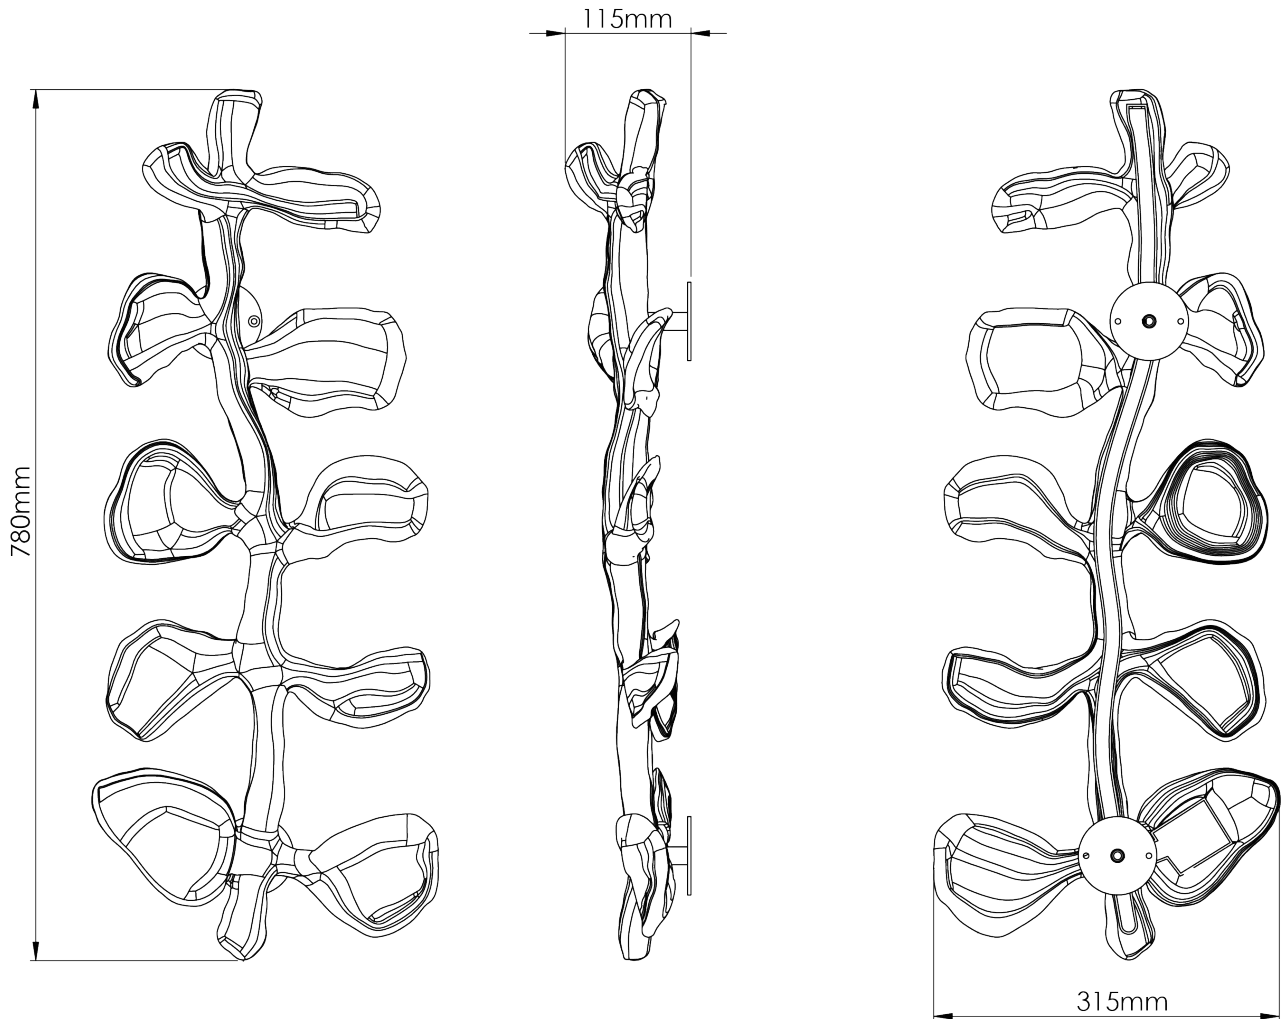

PORTA ROMANA

Fleur Wall Light

TWL162 | Persimmon

Persimmon

HEIGHT
780mm | 30 3/4"

CONSTRUCTED FROM
Cast composite with decorative finish

WATTAGE
6W

WIDTH
315mm | 12 1/2"

WEIGHT
3kg | 6 3/4lbs

LAMPING
LED Supplied Fitted

PROJECTION
115mm | 4 3/4"

MATERIAL
Cast Composite

VOLTAGE
120 V

FINISHES
Persimmon
Plaster White
Versailles Gold

Painted Finish Wall Fixing

Fleur Wall Light

TWL162

HEIGHT
780mm | 30 3/4"

WIDTH
315mm | 12 1/2"

PROJECTION
115mm | 4 3/4"

Dimensions and weights are provided as a guide. All Porta Romana Products are made by hand and variations can occur in some products. The products you are buying or marketing are exclusive designs belonging to Porta Romana. Please do not submit design sheets featuring our products to other manufacturing companies nor to other parties who might. Any manufacturer found to be reproducing Porta Romana products will be breaching copyright law and will be actively pursued