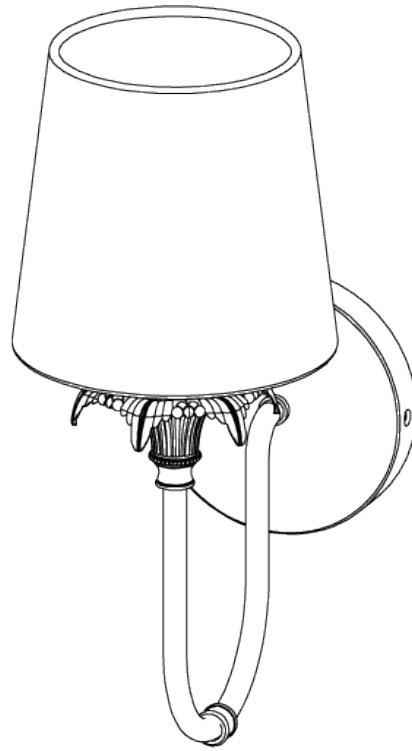

PORTA ROMANA

Edith Wall Light

TWL118 | Old English Brass

Old English Brass with 5.5" Fez shade in Natural Linen

HEIGHT
230mm | 9"

CONSTRUCTED FROM
Brass with decorative finish

RECOMMENDED SHADE
5.5" Fez

HEIGHT WITH SHADE
330mm | 13"

WEIGHT
0.75kg | 1 3/4lbs

WATTAGE
40W

WIDTH
115mm | 4 1/2"

MATERIAL
Metal

LAMPING
450lm (5w) LED E12 Candle (B10)

WIDTH WITH SHADE
140mm | 5 1/2"

PROJECTION
200mm | 7 3/4"

VOLTAGE
120 V

FINISHES
Old English Brass
Indian Yellow
Indian Red
Black

Any Paint Finish

Wall Fixed

Soft Wiring

Edith Wall Light

TWL118

HEIGHT
230mm | 9"

HEIGHT WITH SHADE
330mm | 13"

WIDTH
90mm | 3 1/2"

WIDTH WITH SHADE
140mm | 5 1/2"

Dimensions and weights are provided as a guide. All Porta Romana Products are made by hand and variations can occur in some products. The products you are buying or marketing are exclusive designs belonging to Porta Romana. Please do not submit design sheets featuring our products to other manufacturing companies nor to other parties who might. Any manufacturer found to be reproducing Porta Romana products will be breaching copyright law and will be actively pursued