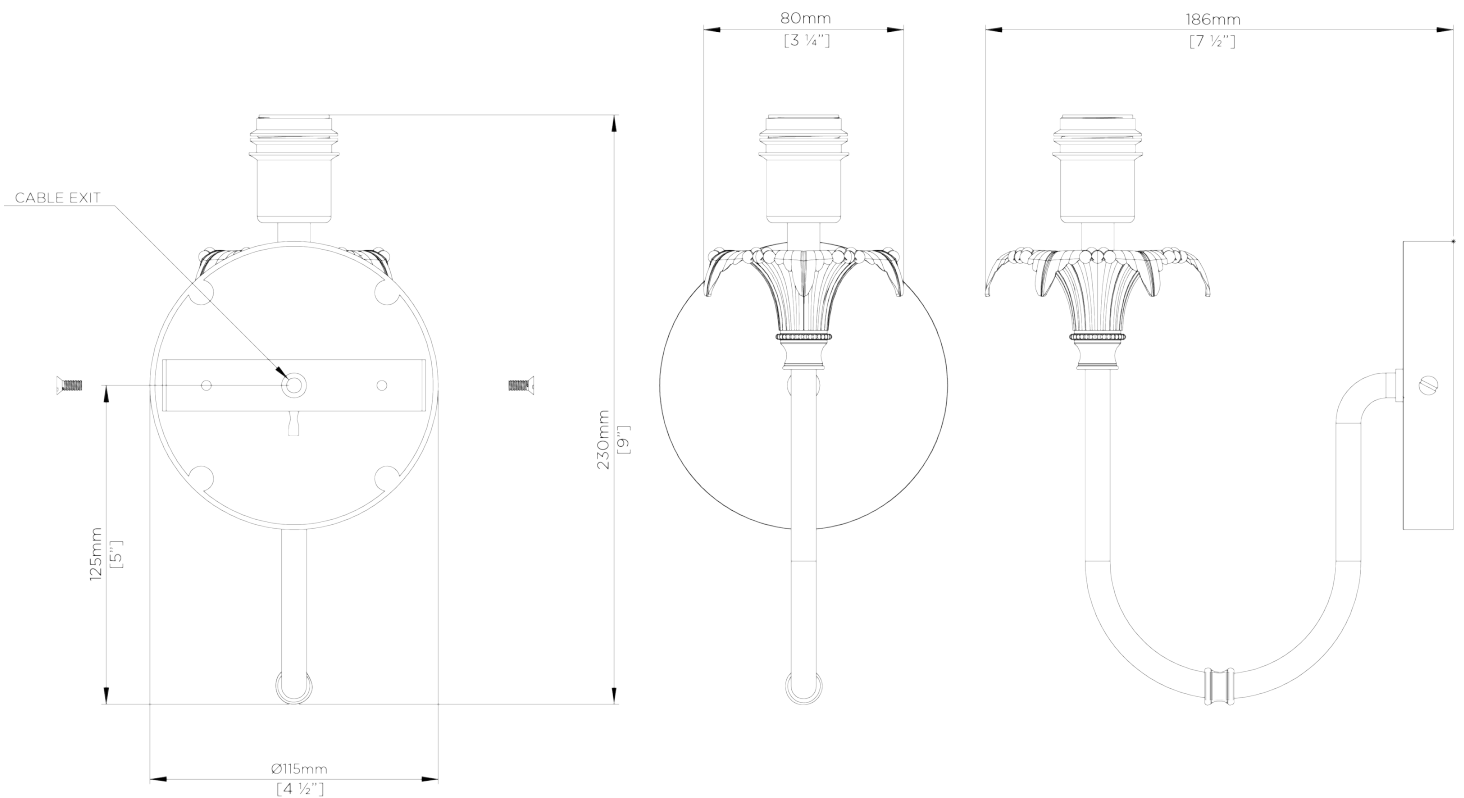

PORTA ROMANA

Edith Wall Light

TWL118 | Old English Brass

Old English Brass with 5.5" Fez shade in Natural Linen

HEIGHT
230mm | 9"

CONSTRUCTED FROM
Brass with decorative finish

RECOMMENDED SHADE
5.5" Fez

HEIGHT WITH SHADE
330mm | 13"

WEIGHT
0.75kg | 1 3/4lbs

WATTAGE
40W

WIDTH
115mm | 4 1/2"

MATERIAL
Metal

LAMPING
450lm (5w) LED E12 Candle (B10)

WIDTH WITH SHADE
140mm | 5 1/2"

PROJECTION
200mm | 7 3/4"

VOLTAGE
120 V

FINISHES
Old English Brass
Indian Yellow
Indian Red
Black

Any Paint Finish

Wall Fixed

Soft Wiring

Edith Wall Light

TWL118

HEIGHT
230mm | 9"

HEIGHT WITH SHADE
330mm | 13"

WIDTH
90mm | 3 1/2"

WIDTH WITH SHADE
140mm | 5 1/2"

Dimensions and weights are provided as a guide. All Porta Romana Products are made by hand and variations can occur in some products. The products you are buying or marketing are exclusive designs belonging to Porta Romana. Please do not submit design sheets featuring our products to other manufacturing companies nor to other parties who might. Any manufacturer found to be reproducing Porta Romana products will be breaching copyright law and will be actively pursued