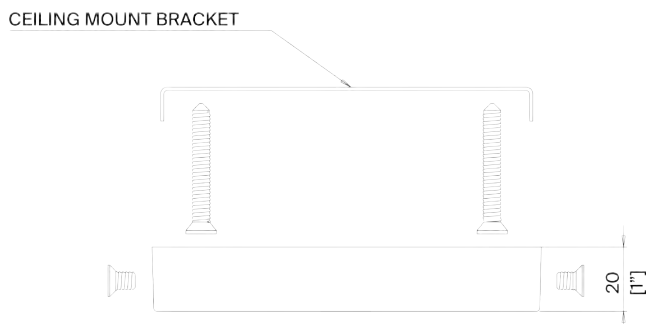

## Emile Willow Ceiling Light

MCL108 | French Brass with Clear Glass

French Brass with Clear Glass with 4" Cylinder shade in Natural Linen

**HEIGHT**  
1070mm | 42 1/4"

**HEIGHT WITH SHADE**  
1175mm | 46 1/4"

**WIDTH**  
515mm | 20 1/4"

**WIDTH WITH SHADE**  
550mm | 21 3/4"

**MINIMUM DROP**  
1175mm | 46 1/4"

**TOTAL DROP**  
2075mm | 81 3/4"

Other drops available

**CONSTRUCTED FROM**  
Steel with decorative finish and glass cubes

## MCL108

HEIGHT  
1070mm | 42 1/4"

HEIGHT WITH SHADE  
1175mm | 46 1/4"

WIDTH  
515mm | 20 1/4"

WIDTH WITH SHADE  
550mm | 21 3/4"

MINIMUM DROP  
1175mm | 46 1/4"

TOTAL DROP  
2075mm | 81 3/4"

Other drops available