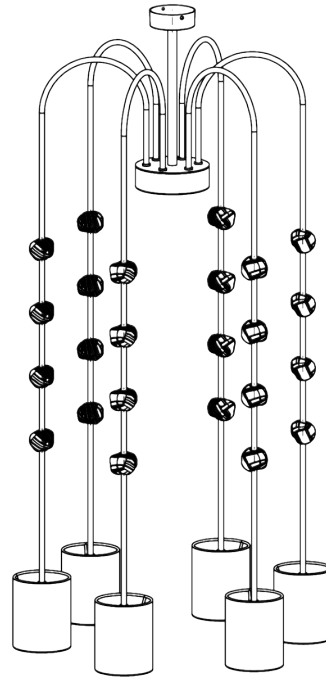

## Emile Willow Ceiling Light

MCL108 | French Brass with Clear Glass

French Brass with Clear Glass with 4" Cylinder shade in Natural Linen

**HEIGHT**  
1070mm | 42 1/4"

**HEIGHT WITH SHADE**  
1175mm | 46 1/4"

**WIDTH**  
515mm | 20 1/4"

**WIDTH WITH SHADE**  
550mm | 21 3/4"

**MINIMUM DROP**  
1175mm | 46 1/4"

**TOTAL DROP**  
2075mm | 81 3/4"

Other drops available

**CONSTRUCTED FROM**  
Steel with decorative finish and glass cubes

# Emile Willow Ceiling Light

## MCL108

HEIGHT  
1070mm | 42 1/4"

HEIGHT WITH SHADE  
1175mm | 46 1/4"

WIDTH  
515mm | 20 1/4"

WIDTH WITH SHADE  
550mm | 21 3/4"

MINIMUM DROP  
1175mm | 46 1/4"

TOTAL DROP  
2075mm | 81 3/4"

Other drops available