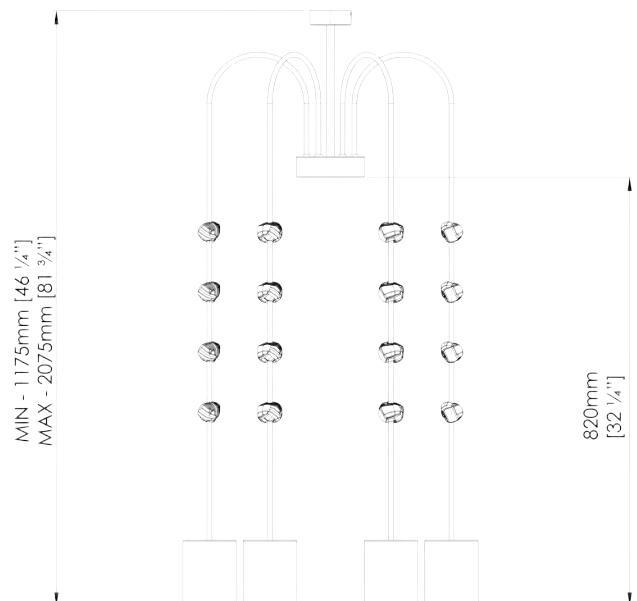

Dimensions and weights are provided as a guide. All Porta Romana Products are made by hand and variations can occur in some products. The products you are buying or marketing are exclusive designs belonging to Porta Romana. Please do not submit design sheets featuring our products to other manufacturing companies nor to other parties who might. Any manufacturer found to be reproducing Porta Romana products will be breaching copyright law and will be actively pursued