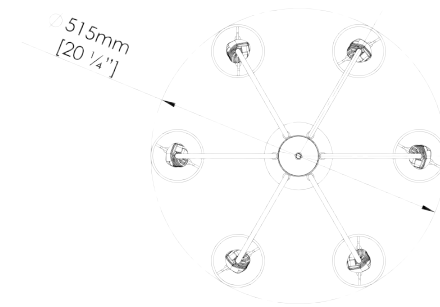

## Emile Willow Ceiling Light

MCL108 | French Brass with Clear Glass

French Brass with Clear Glass with 4" Cylinder shade in Natural Linen

**HEIGHT**  
1070mm | 42 1/4"

**HEIGHT WITH SHADE**  
1175mm | 46 1/4"

**WIDTH**  
515mm | 20 1/4"

**WIDTH WITH SHADE**  
550mm | 21 3/4"

**MINIMUM DROP**  
1175mm | 46 1/4"

**TOTAL DROP**  
2075mm | 81 3/4"

Other drops available

**CONSTRUCTED FROM**  
Steel with decorative finish and glass cubes

**WEIGHT**  
6kg | 13 1/4lbs

**MATERIAL**  
Metal

**RECOMMENDED SHADE**  
4" Cylinder

**WATTAGE**  
40W

**LAMPING**  
450lm (5w) LED E12 Candle (B10)

**VOLTAGE**  
120 V

This piece requires a dedicated crate

## MCL108

HEIGHT  
1070mm | 42 1/4"

HEIGHT WITH SHADE  
1175mm | 46 1/4"

WIDTH  
515mm | 20 1/4"

WIDTH WITH SHADE  
550mm | 21 3/4"

MINIMUM DROP  
1175mm | 46 1/4"

TOTAL DROP  
2075mm | 81 3/4"

Other drops available