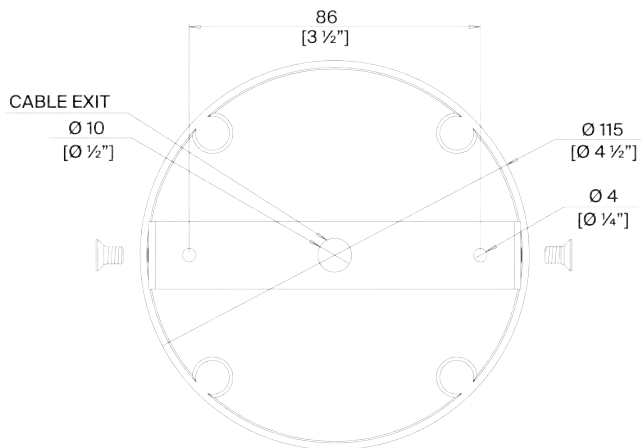

## Emile Willow Ceiling Light

MCL108 | French Brass with Clear Glass

French Brass with Clear Glass with 4" Cylinder shade in Natural Linen

**HEIGHT**  
1070mm | 42 1/4"

**HEIGHT WITH SHADE**  
1175mm | 46 1/4"

**WIDTH**  
515mm | 20 1/4"

**WIDTH WITH SHADE**  
550mm | 21 3/4"

**MINIMUM DROP**  
1175mm | 46 1/4"

**TOTAL DROP**  
2075mm | 81 3/4"

Other drops available

**CONSTRUCTED FROM**  
Steel with decorative finish and glass cubes

**WEIGHT**  
6kg | 13 1/4lbs

**MATERIAL**  
Metal

**RECOMMENDED SHADE**  
4" Cylinder

**WATTAGE**  
40W

**LAMPING**  
450lm (5w) LED E12 Candle (B10)

**VOLTAGE**  
120 V

This piece requires a dedicated crate

## MCL108

HEIGHT  
1070mm | 42 1/4"

HEIGHT WITH SHADE  
1175mm | 46 1/4"

WIDTH  
515mm | 20 1/4"

WIDTH WITH SHADE  
550mm | 21 3/4"

MINIMUM DROP  
1175mm | 46 1/4"

TOTAL DROP  
2075mm | 81 3/4"

Other drops available