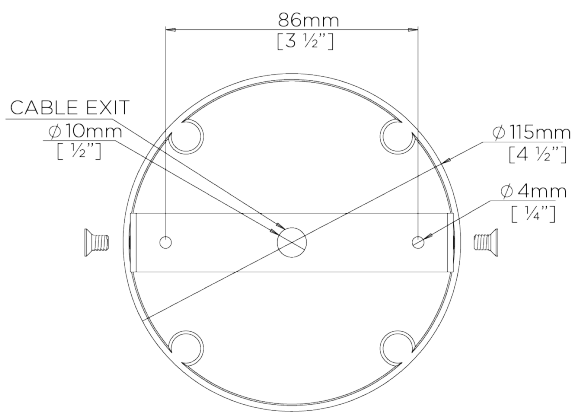

PORTA ROMANA

Sully Ceiling Light

MCL107 | Bronzed with Bright Gold

Bronzed with Bright Gold

HEIGHT
895mm | 35 1/4"

CONSTRUCTED FROM
Forged steel with decorative finish

WATTAGE
6W

WIDTH
745mm | 29 1/4"

WEIGHT
7kg | 15 1/2lbs

LAMPING
LED Supplied Fitted

DEPTH
280mm | 11"

MATERIAL
Metal

VOLTAGE
120 V

MINIMUM DROP
1015mm | 40"

This piece requires a dedicated carrier and chargeable crate

TOTAL DROP
1915mm | 75 1/2"

Other drops available

FINISHES

Bronzed with Bright Gold

Any Paint Finish

Requires Crate

Sully Ceiling Light

MCL107

HEIGHT
895mm | 35 1/4"

WIDTH
745mm | 29 1/4"

DEPTH
280mm | 11"

MINIMUM DROP
1015mm | 40"

TOTAL DROP
1915mm | 75 1/2"

Other drops available

MIN - 1015mm [40"]
MAX - 1915mm [75 1/2"]

Dimensions and weights are provided as a guide. All Porta Romana Products are made by hand and variations can occur in some products. The products you are buying or marketing are exclusive designs belonging to Porta Romana. Please do not submit design sheets featuring our products to other manufacturing companies nor to other parties who might. Any manufacturer found to be reproducing Porta Romana products will be breaching copyright law and will be actively pursued