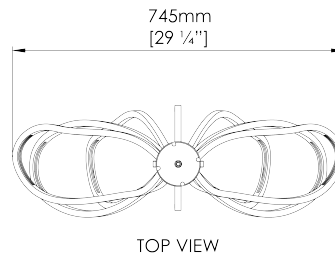

PORTA ROMANA

Sully Ceiling Light

MCL107 | Bronzed with Bright Gold

Bronzed with Bright Gold

HEIGHT
895mm | 35 1/4"

CONSTRUCTED FROM
Forged steel with decorative finish

WATTAGE
6W

WIDTH
745mm | 29 1/4"

WEIGHT
7kg | 15 1/2lbs

LAMPING
LED Supplied Fitted

DEPTH
280mm | 11"

MATERIAL
Metal

VOLTAGE
120 V

MINIMUM DROP
1015mm | 40"

This piece requires a dedicated carrier and chargeable crate

TOTAL DROP
1915mm | 75 1/2"

Other drops available

FINISHES

Bronzed with Bright Gold

Any Paint Finish

Requires Crate

Sully Ceiling Light

MCL107

HEIGHT
895mm | 35 1/4"

WIDTH
745mm | 29 1/4"

DEPTH
280mm | 11"

MINIMUM DROP
1015mm | 40"

TOTAL DROP
1915mm | 75 1/2"

Other drops available

MIN - 1015mm [40"]
MAX - 1915mm [75 1/2"]

Dimensions and weights are provided as a guide. All Porta Romana Products are made by hand and variations can occur in some products. The products you are buying or marketing are exclusive designs belonging to Porta Romana. Please do not submit design sheets featuring our products to other manufacturing companies nor to other parties who might. Any manufacturer found to be reproducing Porta Romana products will be breaching copyright law and will be actively pursued