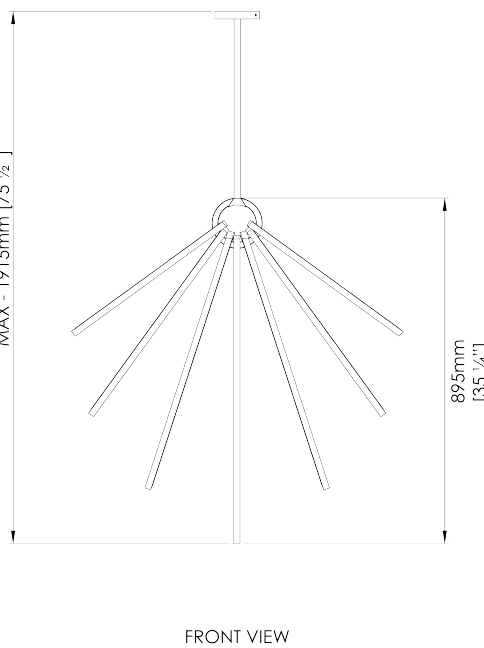

PORTA ROMANA

Sully Ceiling Light

MCL107 | Bronzed with Bright Gold

Bronzed with Bright Gold

HEIGHT
895mm | 35 1/4"

CONSTRUCTED FROM
Forged steel with decorative finish

WATTAGE
6W

WIDTH
745mm | 29 1/4"

WEIGHT
7kg | 15 1/2lbs

LAMPING
LED Supplied Fitted

DEPTH
280mm | 11"

MATERIAL
Metal

VOLTAGE
120 V

MINIMUM DROP
1015mm | 40"

This piece requires a dedicated carrier and chargeable crate

TOTAL DROP
1915mm | 75 1/2"

Other drops available

FINISHES

Bronzed with Bright Gold

Any Paint Finish

Requires Crate

Sully Ceiling Light

MCL107

HEIGHT
895mm | 35 1/4"

WIDTH
745mm | 29 1/4"

DEPTH
280mm | 11"

MINIMUM DROP
1015mm | 40"

TOTAL DROP
1915mm | 75 1/2"

Other drops available

MIN - 1015mm [40"]
MAX - 1915mm [75 1/2"]

Dimensions and weights are provided as a guide. All Porta Romana Products are made by hand and variations can occur in some products. The products you are buying or marketing are exclusive designs belonging to Porta Romana. Please do not submit design sheets featuring our products to other manufacturing companies nor to other parties who might. Any manufacturer found to be reproducing Porta Romana products will be breaching copyright law and will be actively pursued