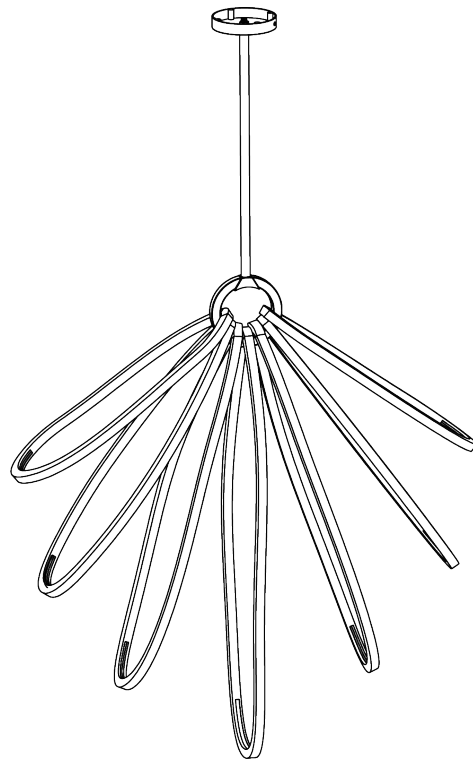

PORTA ROMANA

Sully Ceiling Light

MCL107 | Bronzed with Bright Gold

Bronzed with Bright Gold

HEIGHT
895mm | 35 1/4"

CONSTRUCTED FROM
Forged steel with decorative finish

WATTAGE
6W

WIDTH
745mm | 29 1/4"

WEIGHT
7kg | 15 1/2lbs

LAMPING
LED Supplied Fitted

DEPTH
280mm | 11"

MATERIAL
Metal

VOLTAGE
120 V

MINIMUM DROP
1015mm | 40"

This piece requires a dedicated carrier and chargeable crate

TOTAL DROP
1915mm | 75 1/2"

Other drops available

FINISHES

Bronzed with Bright Gold

Any Paint Finish

Requires Crate

Sully Ceiling Light

MCL107

HEIGHT
895mm | 35 1/4"

WIDTH
745mm | 29 1/4"

DEPTH
280mm | 11"

MINIMUM DROP
1015mm | 40"

TOTAL DROP
1915mm | 75 1/2"

Other drops available

MIN - 1015mm [40"]
MAX - 1915mm [75 1/2"]

Dimensions and weights are provided as a guide. All Porta Romana Products are made by hand and variations can occur in some products. The products you are buying or marketing are exclusive designs belonging to Porta Romana. Please do not submit design sheets featuring our products to other manufacturing companies nor to other parties who might. Any manufacturer found to be reproducing Porta Romana products will be breaching copyright law and will be actively pursued