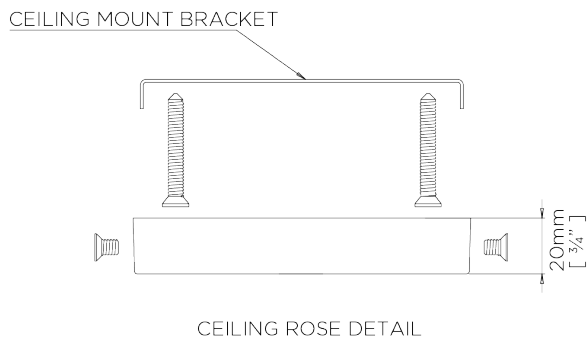

PORTA ROMANA

Sully Ceiling Light

MCL107 | Bronzed with Bright Gold

Bronzed with Bright Gold

HEIGHT
895mm | 35 1/4"

CONSTRUCTED FROM
Forged steel with decorative finish

WATTAGE
6W

WIDTH
745mm | 29 1/4"

WEIGHT
7kg | 15 1/2lbs

LAMPING
LED Supplied Fitted

DEPTH
280mm | 11"

MATERIAL
Metal

VOLTAGE
120 V

MINIMUM DROP
1015mm | 40"

This piece requires a dedicated carrier and chargeable crate

TOTAL DROP
1915mm | 75 1/2"

Other drops available

FINISHES

Bronzed with Bright Gold

Any Paint Finish

Requires Crate

Sully Ceiling Light

MCL107

HEIGHT
895mm | 35 1/4"

WIDTH
745mm | 29 1/4"

DEPTH
280mm | 11"

MINIMUM DROP
1015mm | 40"

TOTAL DROP
1915mm | 75 1/2"

Other drops available

MIN - 1015mm [40"]
MAX - 1915mm [75 1/2"]

Dimensions and weights are provided as a guide. All Porta Romana Products are made by hand and variations can occur in some products. The products you are buying or marketing are exclusive designs belonging to Porta Romana. Please do not submit design sheets featuring our products to other manufacturing companies nor to other parties who might. Any manufacturer found to be reproducing Porta Romana products will be breaching copyright law and will be actively pursued