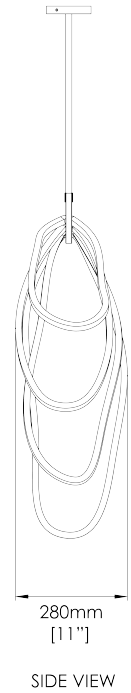

PORTA ROMANA

Sully Ceiling Light

MCL107 | Bronzed with Bright Gold

Bronzed with Bright Gold

HEIGHT
895mm | 35 1/4"

CONSTRUCTED FROM
Forged steel with decorative finish

WATTAGE
6W

WIDTH
745mm | 29 1/4"

WEIGHT
7kg | 15 1/2lbs

LAMPING
LED Supplied Fitted

DEPTH
280mm | 11"

MATERIAL
Metal

VOLTAGE
120 V

MINIMUM DROP
1015mm | 40"

This piece requires a dedicated carrier and chargeable crate

TOTAL DROP
1915mm | 75 1/2"

Other drops available

FINISHES

Bronzed with Bright Gold

Any Paint Finish

Requires Crate

Sully Ceiling Light

MCL107

HEIGHT
895mm | 35 1/4"

WIDTH
745mm | 29 1/4"

DEPTH
280mm | 11"

MINIMUM DROP
1015mm | 40"

TOTAL DROP
1915mm | 75 1/2"

Other drops available

MIN - 1015mm [40"]
MAX - 1915mm [75 1/2"]

Dimensions and weights are provided as a guide. All Porta Romana Products are made by hand and variations can occur in some products. The products you are buying or marketing are exclusive designs belonging to Porta Romana. Please do not submit design sheets featuring our products to other manufacturing companies nor to other parties who might. Any manufacturer found to be reproducing Porta Romana products will be breaching copyright law and will be actively pursued