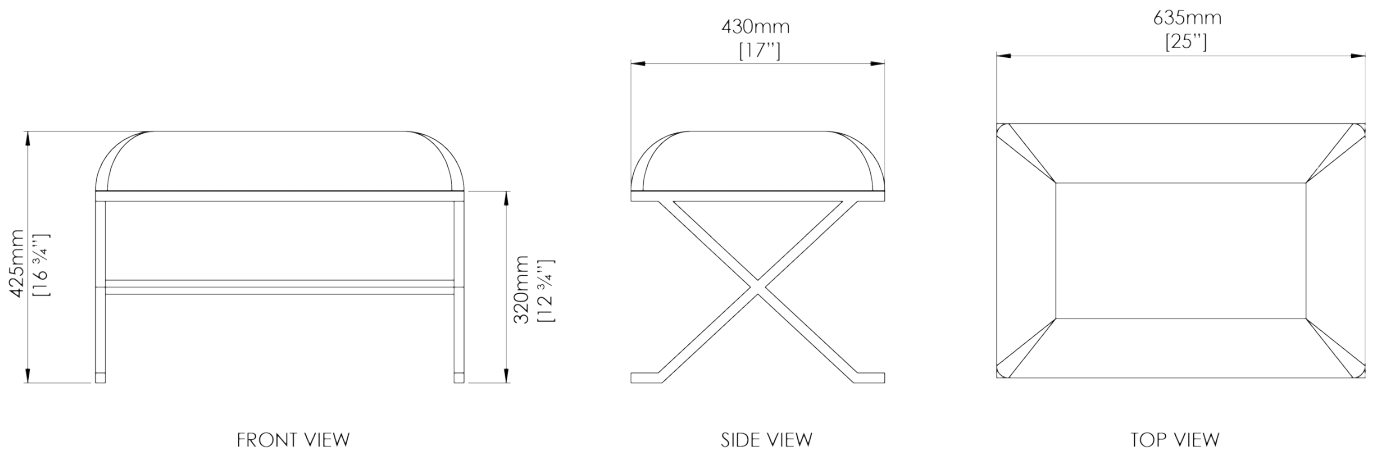

PORTA ROMANA

Otto Stool

CSB13 | Vintage Brass with COM Seat Pad

Vintage Brass with COM Seat Pad

HEIGHT
425mm | 16 3/4"

WIDTH
635mm | 25"

DEPTH
430mm | 17"

FINISHES
Vintage Brass with COM
Seat Pad

CONSTRUCTED FROM
Brass coated steel and upholstered
seat pad

WEIGHT
13kg | 28 3/4lbs

MATERIAL
Metal

This piece requires a dedicated carrier and
chargeable crate

Custom

Requires
Crate

Otto Stool

CSB13

HEIGHT
425mm | 16 3/4"

WIDTH
635mm | 25"

DEPTH
430mm | 17"

Dimensions and weights are provided as a guide. All Porta Romana Products are made by hand and variations can occur in some products. The products you are buying or marketing are exclusive designs belonging to Porta Romana. Please do not submit design sheets featuring our products to other manufacturing companies nor to other parties who might. Any manufacturer found to be reproducing Porta Romana products will be breaching copyright law and will be actively pursued