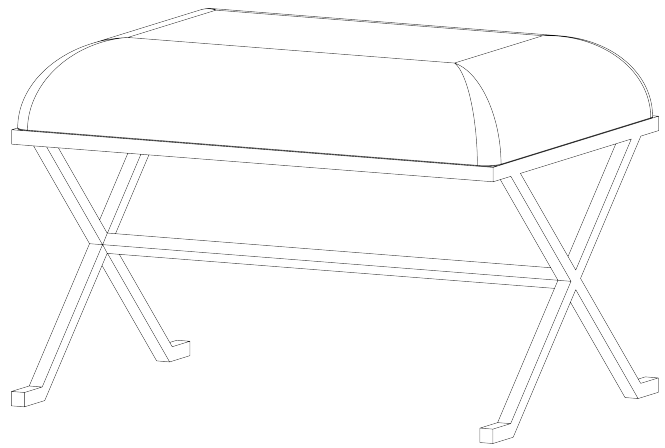

PORTA ROMANA

Otto Stool

CSB13 | Vintage Brass with COM Seat Pad

Vintage Brass with COM Seat Pad

HEIGHT
425mm | 16 3/4"

WIDTH
635mm | 25"

DEPTH
430mm | 17"

FINISHES
Vintage Brass with COM
Seat Pad

CONSTRUCTED FROM
Brass coated steel and upholstered
seat pad

WEIGHT
13kg | 28 3/4lbs

MATERIAL
Metal

This piece requires a dedicated carrier and
chargeable crate

Custom

Requires
Crate

Otto Stool

CSB13

HEIGHT
425mm | 16 3/4"

WIDTH
635mm | 25"

DEPTH
430mm | 17"

Dimensions and weights are provided as a guide. All Porta Romana Products are made by hand and variations can occur in some products. The products you are buying or marketing are exclusive designs belonging to Porta Romana. Please do not submit design sheets featuring our products to other manufacturing companies nor to other parties who might. Any manufacturer found to be reproducing Porta Romana products will be breaching copyright law and will be actively pursued