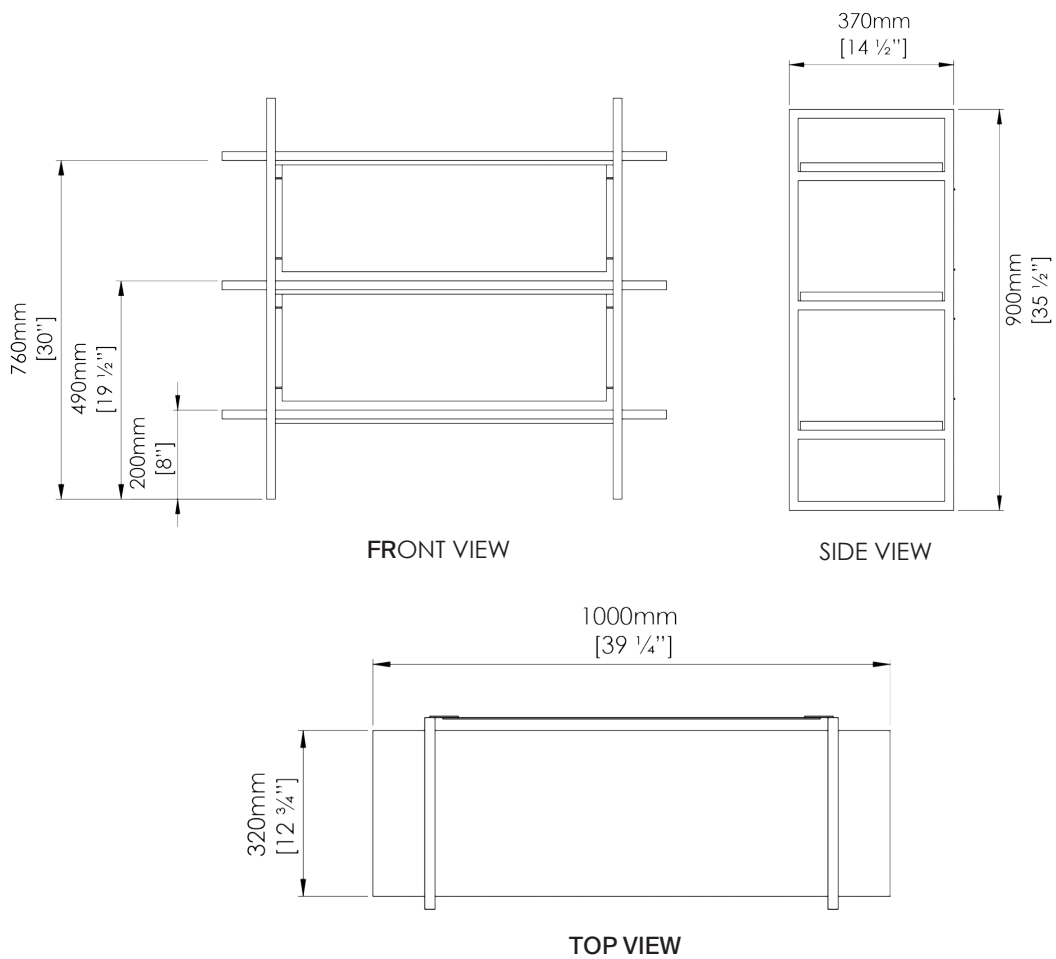

PORTA ROMANA

Giacometti Bookshelf

CCT65 | Versailles Gold with Blackened Oak top

Versailles Gold with Blackened Oak top

HEIGHT
900mm | 35 1/2"

CONSTRUCTED FROM
Forged steel with decorative finish and oak shelves

This piece requires a dedicated carrier and chargeable crate

WIDTH
1000mm | 39 1/4"

WEIGHT
46kg | 101 1/2lbs

DEPTH
370mm | 14 1/2"

MATERIAL
Metal

FINISHES
Versailles Gold with Blackened Oak top

Custom

Any Paint Finish

Requires Crate

Giacometti Bookshelf

CCT 5

HEIGHT
900mm | 35 1/2"

WIDTH
1000mm | 39 1/4"

DEPTH
370mm | 14 1/2"

Dimensions and weights are provided as a guide. All Porta Romana Products are made by hand and variations can occur in some products. The products you are buying or marketing are exclusive designs belonging to Porta Romana. Please do not submit design sheets featuring our products to other manufacturing companies nor to other parties who might. Any manufacturer found to be reproducing Porta Romana products will be breaching copyright law and will be actively pursued