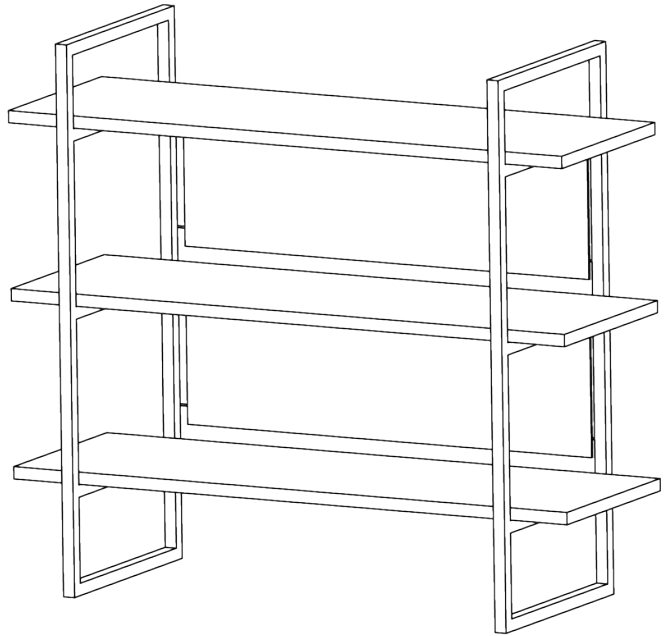

PORTA ROMANA

Giacometti Bookshelf

CCT65 | Versailles Gold with Blackened Oak top

Versailles Gold with Blackened Oak top

HEIGHT
900mm | 35 1/2"

CONSTRUCTED FROM
Forged steel with decorative finish and oak shelves

This piece requires a dedicated carrier and chargeable crate

WIDTH
1000mm | 39 1/4"

WEIGHT
46kg | 101 1/2lbs

DEPTH
370mm | 14 1/2"

MATERIAL
Metal

FINISHES
Versailles Gold with Blackened Oak top

Custom

Any Paint Finish

Requires Crate

Giacometti Bookshelf

CCT 5

HEIGHT
900mm | 35 1/2"

WIDTH
1000mm | 39 1/4"

DEPTH
370mm | 14 1/2"

Dimensions and weights are provided as a guide. All Porta Romana Products are made by hand and variations can occur in some products. The products you are buying or marketing are exclusive designs belonging to Porta Romana. Please do not submit design sheets featuring our products to other manufacturing companies nor to other parties who might. Any manufacturer found to be reproducing Porta Romana products will be breaching copyright law and will be actively pursued