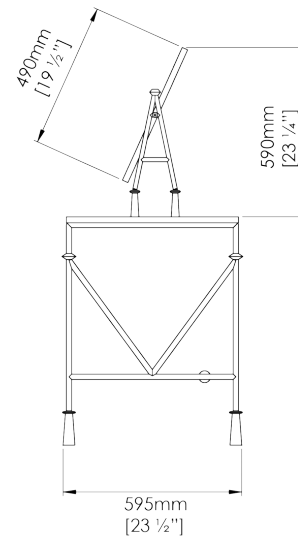

PORTA ROMANA

Stanley Dressing Table with Mirror

CCT64M | Old Rust and Gold with Rainforest Gold top

Old Rust and Gold with Rainforest Gold top

HEIGHT
1360mm | 53 1/2"

CONSTRUCTED FROM
Forged steel with decorative finish
with marble top

This piece requires a dedicated carrier and chargeable crate

WIDTH
1430mm | 56 1/4"

WEIGHT
80kg | 176 1/2lbs

DEPTH
595mm | 23 1/2"

MATERIAL
Metal

FINISHES
Old Rust and Gold with Rainforest Gold top
Old Rust and Gold with Rosso Levanto top

Custom

Any Paint Finish

Requires Crate

Alternative
Tops

Stanley Dressing Table with Mirror

CCT64M

HEIGHT
1360mm | 53 1/2"

WIDTH
1430mm | 56 1/4"

DEPTH
595mm | 23 1/2"

FRONT VIEW

SIDE VIEW

TOP VIEW

Dimensions and weights are provided as a guide. All Porta Romana Products are made by hand and variations can occur in some products. The products you are buying or marketing are exclusive designs belonging to Porta Romana. Please do not submit design sheets featuring our products to other manufacturing companies nor to other parties who might. Any manufacturer found to be reproducing Porta Romana products will be breaching copyright law and will be actively pursued