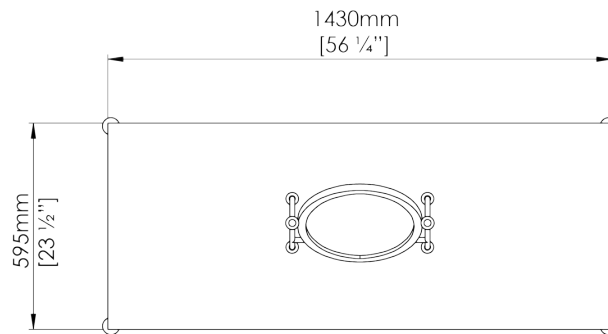

PORTA ROMANA

Stanley Dressing Table with Mirror

CCT64M | Old Rust and Gold with Rainforest Gold top

Old Rust and Gold with Rainforest Gold top

HEIGHT
1360mm | 53 1/2"

CONSTRUCTED FROM
Forged steel with decorative finish
with marble top

This piece requires a dedicated carrier and chargeable crate

WIDTH
1430mm | 56 1/4"

WEIGHT
80kg | 176 1/2lbs

DEPTH
595mm | 23 1/2"

MATERIAL
Metal

FINISHES
Old Rust and Gold with Rainforest Gold top
Old Rust and Gold with Rosso Levanto top

Custom

Any Paint Finish

Requires Crate

Alternative
Tops

Stanley Dressing Table with Mirror

CCT64M

HEIGHT
1360mm | 53 1/2"

WIDTH
1430mm | 56 1/4"

DEPTH
595mm | 23 1/2"

FRONT VIEW

SIDE VIEW

TOP VIEW

Dimensions and weights are provided as a guide. All Porta Romana Products are made by hand and variations can occur in some products. The products you are buying or marketing are exclusive designs belonging to Porta Romana. Please do not submit design sheets featuring our products to other manufacturing companies nor to other parties who might. Any manufacturer found to be reproducing Porta Romana products will be breaching copyright law and will be actively pursued