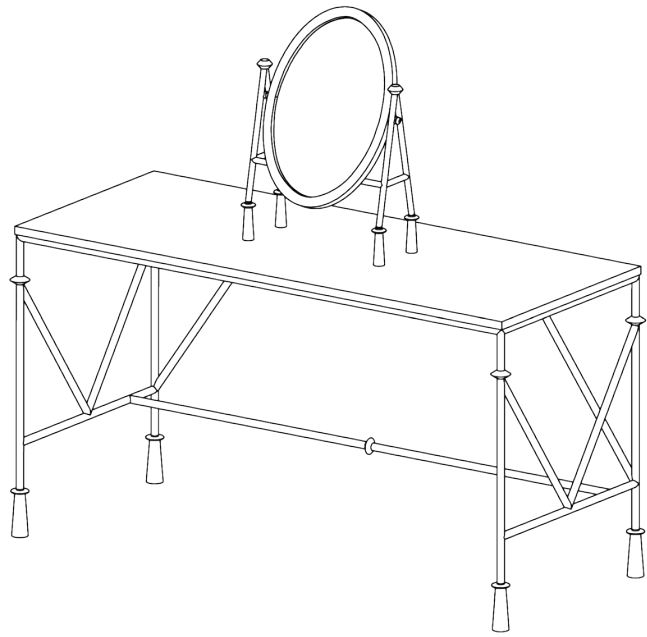

PORTA ROMANA

Stanley Dressing Table with Mirror

CCT64M | Old Rust and Gold with Rainforest Gold top

Old Rust and Gold with Rainforest Gold top

HEIGHT
1360mm | 53 1/2"

CONSTRUCTED FROM
Forged steel with decorative finish
with marble top

This piece requires a dedicated carrier and chargeable crate

WIDTH
1430mm | 56 1/4"

WEIGHT
80kg | 176 1/2lbs

DEPTH
595mm | 23 1/2"

MATERIAL
Metal

FINISHES
Old Rust and Gold with Rainforest Gold top
Old Rust and Gold with Rosso Levanto top

Custom

Any Paint Finish

Requires Crate

Alternative
Tops

Stanley Dressing Table with Mirror

CCT64M

HEIGHT
1360mm | 53 1/2"

WIDTH
1430mm | 56 1/4"

DEPTH
595mm | 23 1/2"

FRONT VIEW

SIDE VIEW

TOP VIEW

Dimensions and weights are provided as a guide. All Porta Romana Products are made by hand and variations can occur in some products. The products you are buying or marketing are exclusive designs belonging to Porta Romana. Please do not submit design sheets featuring our products to other manufacturing companies nor to other parties who might. Any manufacturer found to be reproducing Porta Romana products will be breaching copyright law and will be actively pursued