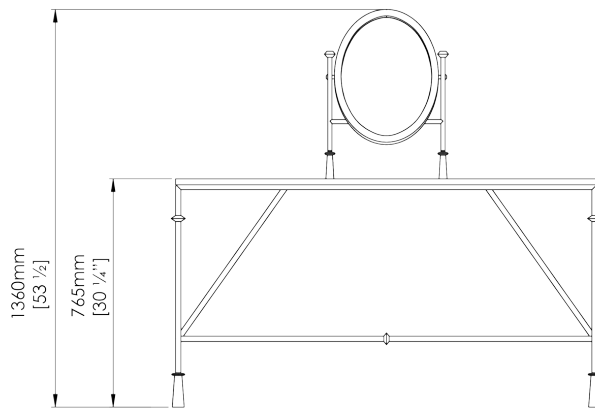

PORTA ROMANA

Stanley Dressing Table with Mirror

CCT64M | Old Rust and Gold with Rainforest Gold top

Old Rust and Gold with Rainforest Gold top

HEIGHT
1360mm | 53 1/2"

CONSTRUCTED FROM
Forged steel with decorative finish
with marble top

This piece requires a dedicated carrier and chargeable crate

WIDTH
1430mm | 56 1/4"

WEIGHT
80kg | 176 1/2lbs

DEPTH
595mm | 23 1/2"

MATERIAL
Metal

FINISHES
Old Rust and Gold with Rainforest Gold top
Old Rust and Gold with Rosso Levanto top

Custom

Any Paint Finish

Requires Crate

Alternative
Tops

Stanley Dressing Table with Mirror

CCT64M

HEIGHT
1360mm | 53 1/2"

WIDTH
1430mm | 56 1/4"

DEPTH
595mm | 23 1/2"

FRONT VIEW

SIDE VIEW

TOP VIEW

Dimensions and weights are provided as a guide. All Porta Romana Products are made by hand and variations can occur in some products. The products you are buying or marketing are exclusive designs belonging to Porta Romana. Please do not submit design sheets featuring our products to other manufacturing companies nor to other parties who might. Any manufacturer found to be reproducing Porta Romana products will be breaching copyright law and will be actively pursued