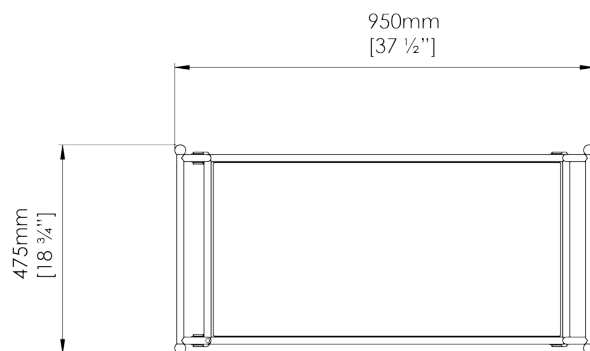

PORTA ROMANA

Alfred Bar Cart

CCT63 | Verdigris and Gold with Clear Glass Top

Verdigris and Gold with Clear Glass Top

HEIGHT
940mm | 37"

CONSTRUCTED FROM
Forged steel with decorative finish and
toughened glass top

This piece requires a dedicated carrier and
chargeable crate

WIDTH
950mm | 37 1/2"

WEIGHT
41kg | 90 1/2lbs

DEPTH
475mm | 18 3/4"

MATERIAL
Metal

FINISHES
Verdigris and Gold with Clear Glass Top

Custom

Any Paint Finish

Requires Crate

Alfred Bar Cart

CCT63

HEIGHT
940mm | 37"

WIDTH
950mm | 37 1/2"

DEPTH 4
75mm | 18 3/4"

FRONT VIEW

SIDE VIEW