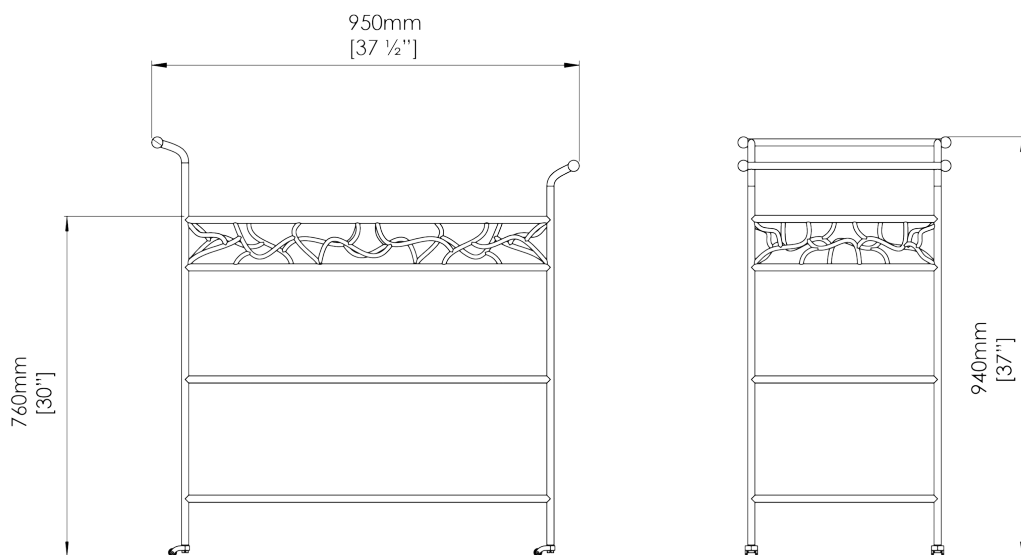

PORTA ROMANA

Alfred Bar Cart

CCT63 | Verdigris and Gold with Clear Glass Top

Verdigris and Gold with Clear Glass Top

HEIGHT
940mm | 37"

CONSTRUCTED FROM
Forged steel with decorative finish and
toughened glass top

This piece requires a dedicated carrier and
chargeable crate

WIDTH
950mm | 37 1/2"

WEIGHT
41kg | 90 1/2lbs

DEPTH
475mm | 18 3/4"

MATERIAL
Metal

FINISHES
Verdigris and Gold with Clear Glass Top

Custom

Any Paint Finish

Requires Crate

Alfred Bar Cart

CCT63

HEIGHT
940mm | 37"

WIDTH
950mm | 37 1/2"

DEPTH 4
75mm | 18 3/4"

FRONT VIEW

SIDE VIEW