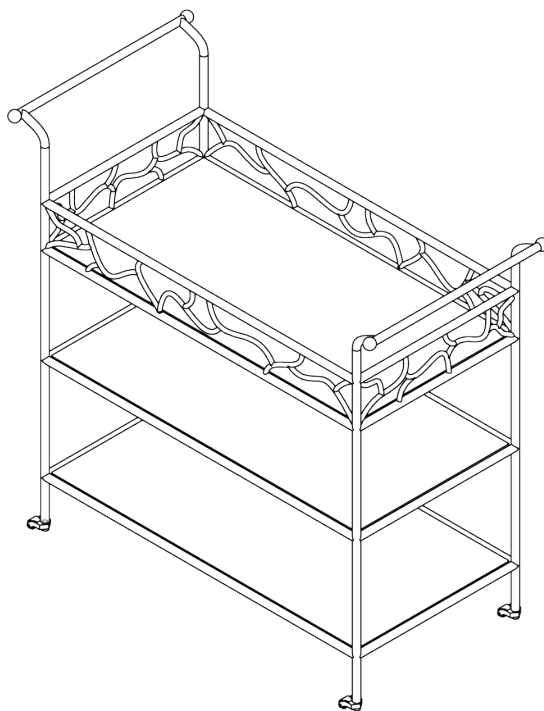

PORTA ROMANA

Alfred Bar Cart

CCT63 | Verdigris and Gold with Clear Glass Top

Verdigris and Gold with Clear Glass Top

HEIGHT
940mm | 37"

CONSTRUCTED FROM
Forged steel with decorative finish and
toughened glass top

This piece requires a dedicated carrier and
chargeable crate

WIDTH
950mm | 37 1/2"

WEIGHT
41kg | 90 1/2lbs

DEPTH
475mm | 18 3/4"

MATERIAL
Metal

FINISHES
Verdigris and Gold with Clear Glass Top

Custom

Any Paint Finish

Requires Crate

Alfred Bar Cart

CCT63

HEIGHT
940mm | 37"

WIDTH
950mm | 37 1/2"

DEPTH 4
75mm | 18 3/4"

FRONT VIEW

SIDE VIEW