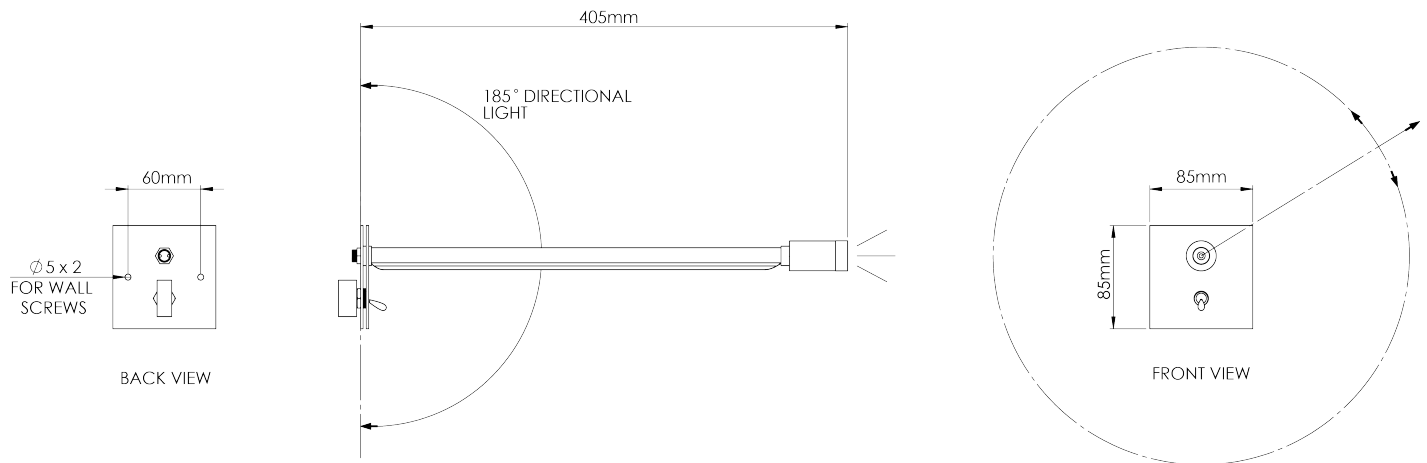

## HEIGHT

85mm | 3 1/4"

## PROJECTION

405mm | 15 3/4"

## WIDTH

85mm | 3 1/4"

Dimensions and weights are provided as a guide. All Porta Romana Products are made by hand and variations can occur in some products. The products you are buying or marketing are exclusive designs belonging to Porta Romana. Please do not submit design sheets featuring our products to other manufacturing companies nor to other parties who might. Any manufacturer found to be reproducing Porta Romana products will be breaching copyright law and will be actively pursued