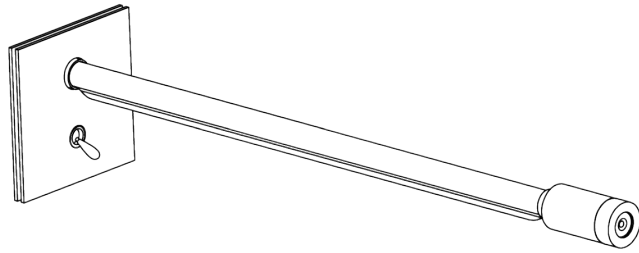

## HEIGHT

85mm | 3 1/4"

## PROJECTION

405mm | 15 3/4"

## WIDTH

85mm | 3 1/4"

Dimensions and weights are provided as a guide. All Porta Romana Products are made by hand and variations can occur in some products. The products you are buying or marketing are exclusive designs belonging to Porta Romana. Please do not submit design sheets featuring our products to other manufacturing companies nor to other parties who might. Any manufacturer found to be reproducing Porta Romana products will be breaching copyright law and will be actively pursued