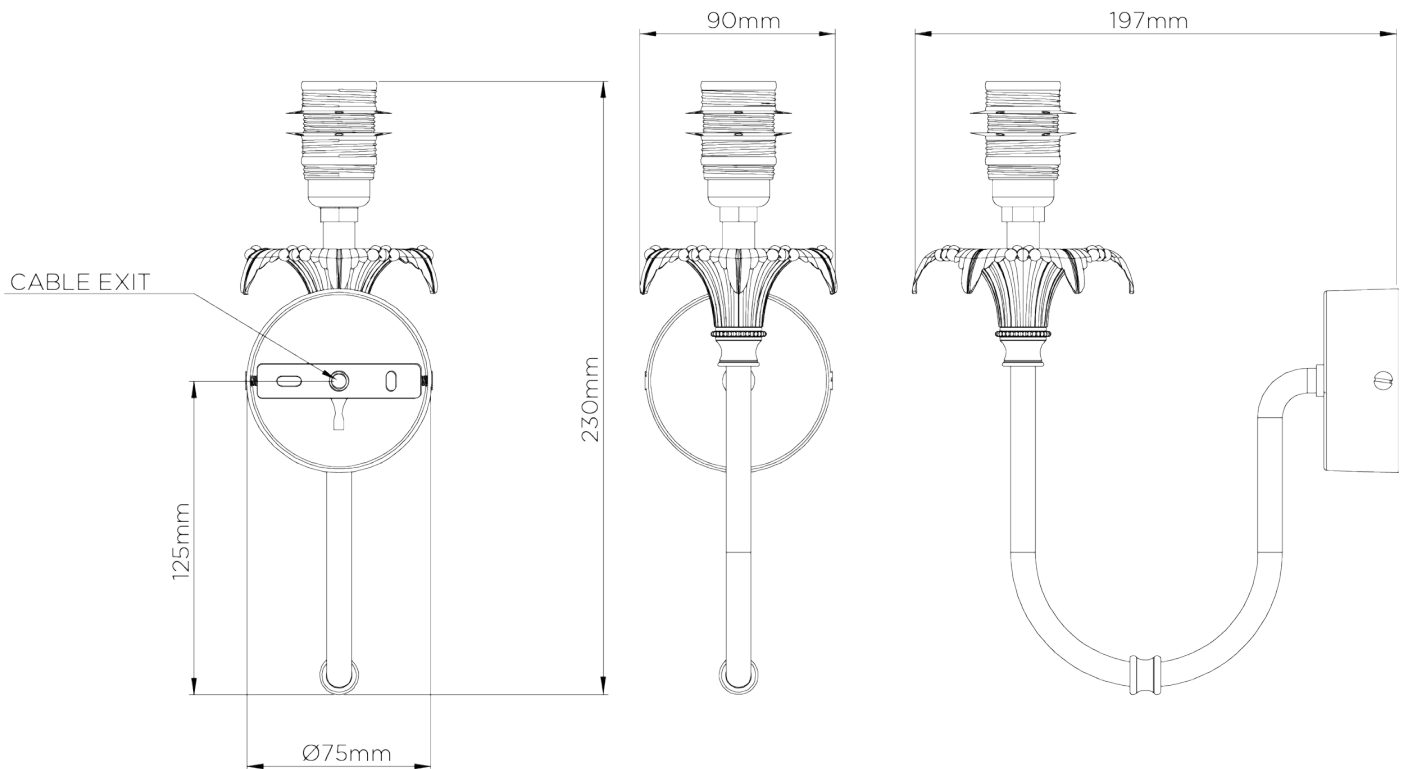

## Edith Wall Light

TWL118 | Old English Brass

Old English Brass with 5.5" Fez shade in Natural Linen

HEIGHT  
230mm | 9"

CONSTRUCTED FROM  
Brass with decorative finish

RECOMMENDED SHADE  
5.5" Fez

HEIGHT WITH SHADE  
330mm | 13"

WEIGHT  
0.75kg | 1 3/4lbs

WATTAGE  
40W

WIDTH  
90mm | 3 1/2"

MATERIAL  
Metal

LAMP  
1 x 450lm (5w) LED E14 Candle

WIDTH WITH SHADE  
140mm | 5 1/2"

PROJECTION  
200mm | 7 3/4"

VOLTAGE  
220-240 V

# Edith Wall Light

TWL118

HEIGHT  
230mm | 9"

HEIGHT WITH SHADE  
330mm | 13"

WIDTH  
90mm | 3 1/2"

WIDTH WITH SHADE  
140mm | 5 1/2"

Dimensions and weights are provided as a guide. All Porta Romana Products are made by hand and variations can occur in some products. The products you are buying or marketing are exclusive designs belonging to Porta Romana. Please do not submit design sheets featuring our products to other manufacturing companies nor to other parties who might. Any manufacturer found to be reproducing Porta Romana products will be breaching copyright law and will be actively pursued