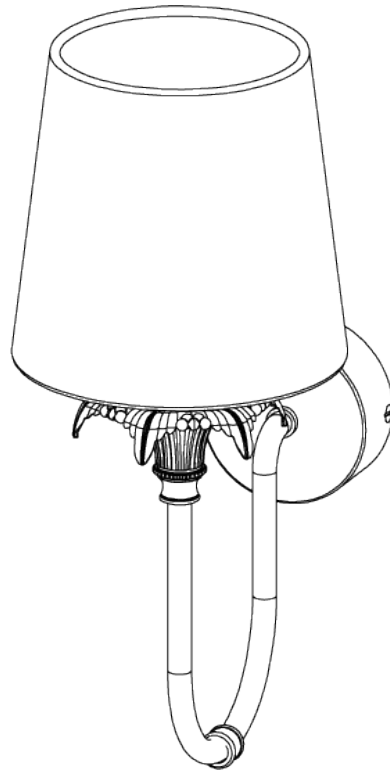

## Edith Wall Light

TWL118 | Old English Brass

Old English Brass with 5.5" Fez shade in Natural Linen

HEIGHT  
230mm | 9"

CONSTRUCTED FROM  
Brass with decorative finish

RECOMMENDED SHADE  
5.5" Fez

HEIGHT WITH SHADE  
330mm | 13"

WEIGHT  
0.75kg | 1 3/4lbs

WATTAGE  
40W

WIDTH  
90mm | 3 1/2"

MATERIAL  
Metal

LAMP  
1 x 450lm (5w) LED E14 Candle

WIDTH WITH SHADE  
140mm | 5 1/2"

PROJECTION  
200mm | 7 3/4"

VOLTAGE  
220-240 V

# Edith Wall Light

TWL118

HEIGHT  
230mm | 9"

HEIGHT WITH SHADE  
330mm | 13"

WIDTH  
90mm | 3 1/2"

WIDTH WITH SHADE  
140mm | 5 1/2"

Dimensions and weights are provided as a guide. All Porta Romana Products are made by hand and variations can occur in some products. The products you are buying or marketing are exclusive designs belonging to Porta Romana. Please do not submit design sheets featuring our products to other manufacturing companies nor to other parties who might. Any manufacturer found to be reproducing Porta Romana products will be breaching copyright law and will be actively pursued