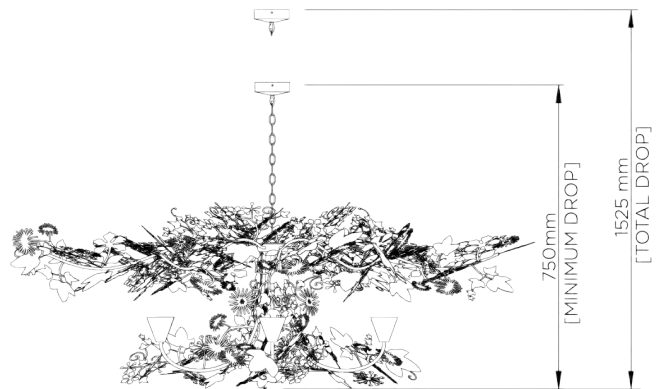

PORTA ROMANA

Ivy Shadow with Chain

MCL37LC | Persimmon

Persimmon

HEIGHT
980mm | 38 3/4"

CONSTRUCTED FROM
Aluminium with decorative finish

WATTAGE
25W

WIDTH
1750mm | 69"

980mm | 38 3/4"

WIDTH

1750mm | 69"

MINIMUM DROP

750mm | 29 1/2"

TOTAL DROP

1525mm | 60"

CEILING ROSE DETAIL