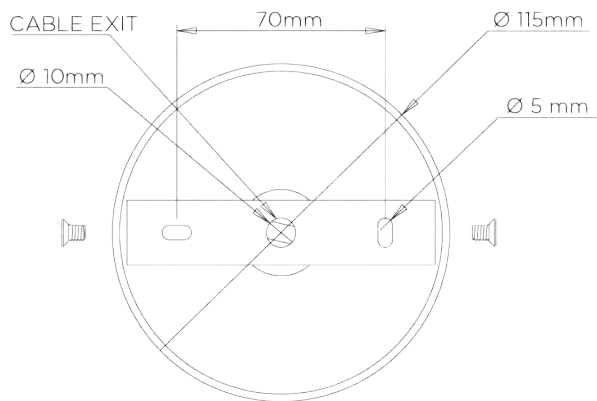

PORTA ROMANA

Ivy Shadow with Chain

MCL37LC | Persimmon

Persimmon

HEIGHT
980mm | 38 3/4"

CONSTRUCTED FROM
Aluminium with decorative finish

WATTAGE
25W

WIDTH
1750mm | 69"

980mm | 38 3/4"

WIDTH

1750mm | 69"

MINIMUM DROP

750mm | 29 1/2"

TOTAL DROP

1525mm | 60"

CEILING ROSE DETAIL