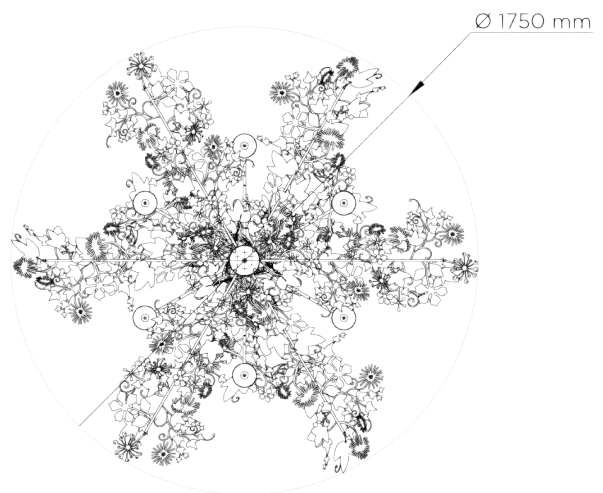

980mm | 38 3/4"

WIDTH

1750mm | 69"

MINIMUM DROP

750mm | 29 1/2"

TOTAL DROP

1525mm | 60"

CEILING ROSE DETAIL