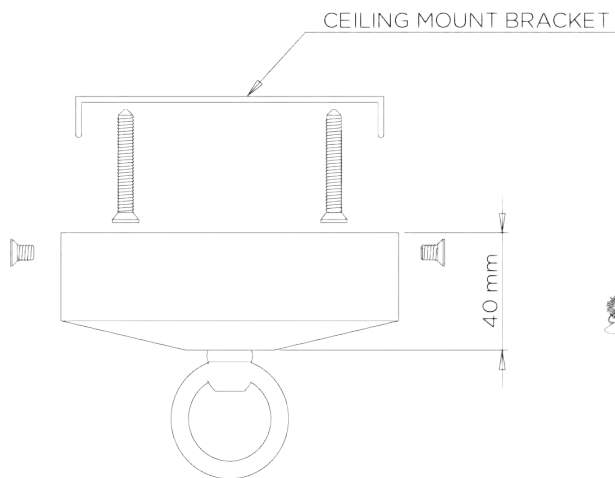

PORTA ROMANA

Ivy Shadow with Chain

MCL37LC | Persimmon

Persimmon

HEIGHT
980mm | 38 3/4"

CONSTRUCTED FROM
Aluminium with decorative finish

WATTAGE
25W

WIDTH
1750mm | 69"

980mm | 38 3/4"

WIDTH

1750mm | 69"

MINIMUM DROP

750mm | 29 1/2"

TOTAL DROP

1525mm | 60"

CEILING ROSE DETAIL