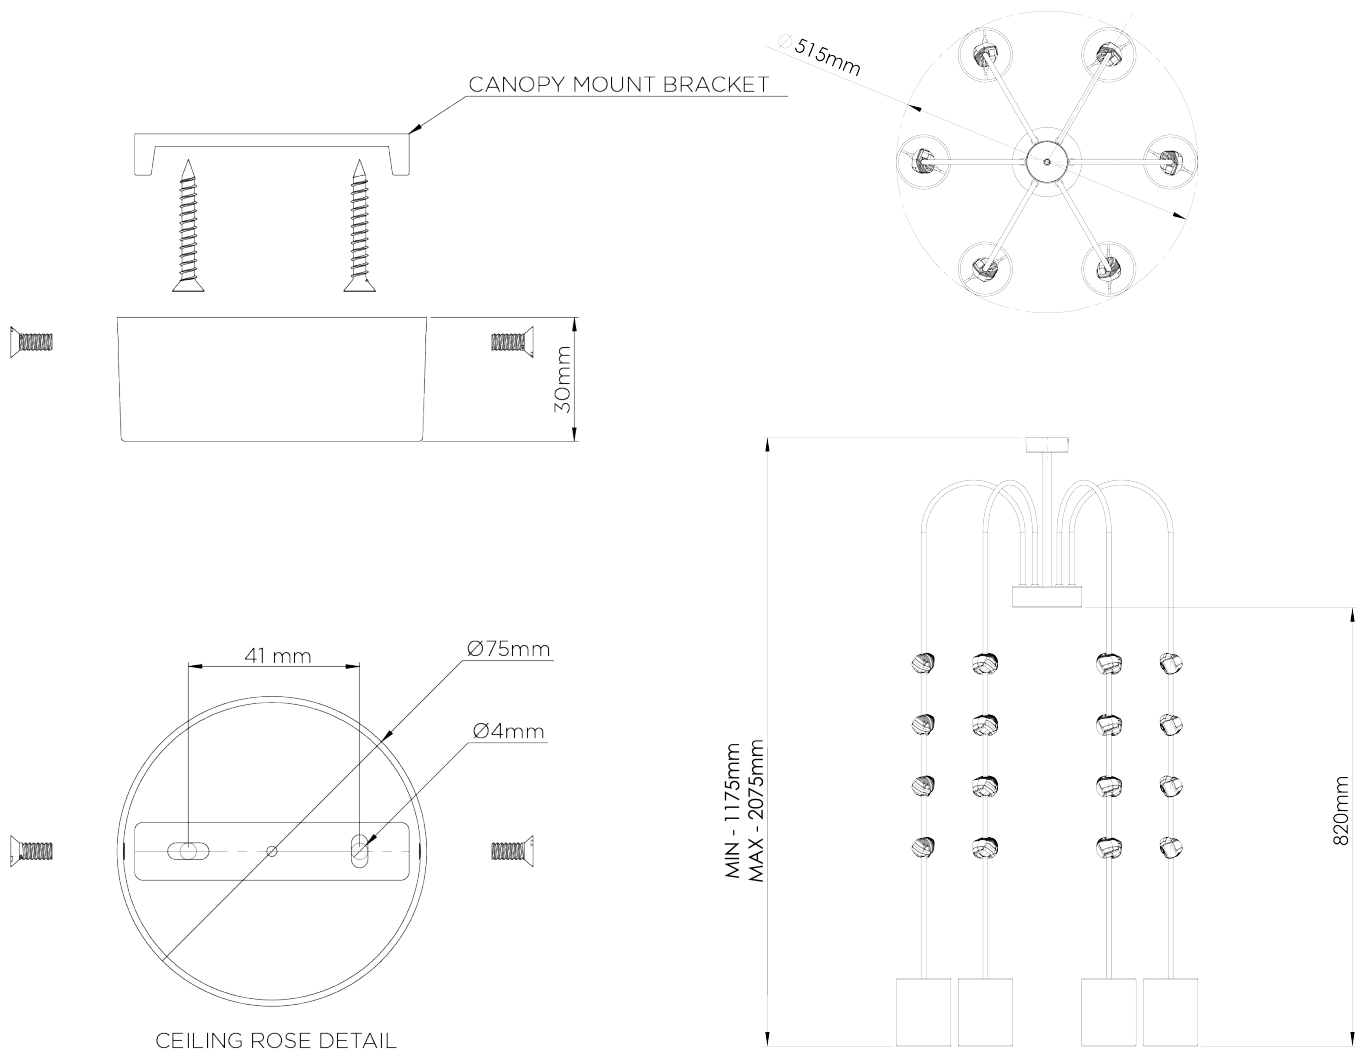

Emile Willow Ceiling Light

MCL108

HEIGHT

1070mm | 42 1/4"

HEIGHT WITH SHADE

1175mm | 46 1/4"

WIDTH

515mm | 20 1/4"

WIDTH WITH SHADE

550mm | 21 3/4"

MINIMUM DROP

1175mm | 46 1/4"

TOTAL DROP

2075mm | 81 3/4"

Other drops available

Dimensions and weights are provided as a guide. All Porta Romana Products are made by hand and variations can occur in some products. The products you are buying or marketing are exclusive designs belonging to Porta Romana. Please do not submit design sheets featuring our products to other manufacturing companies nor to other parties who might. Any manufacturer found to be reproducing Porta Romana products will be breaching copyright law and will be actively pursued