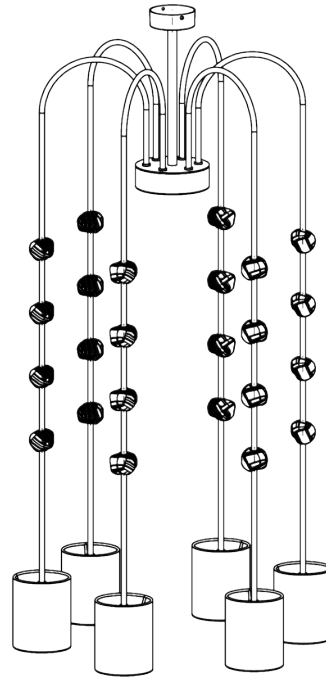

Emile Willow Ceiling Light

MCL108

HEIGHT

1070mm | 42 1/4"

HEIGHT WITH SHADE

1175mm | 46 1/4"

WIDTH

515mm | 20 1/4"

WIDTH WITH SHADE

550mm | 21 3/4"

MINIMUM DROP

1175mm | 46 1/4"

TOTAL DROP

2075mm | 81 3/4"

Other drops available

Dimensions and weights are provided as a guide. All Porta Romana Products are made by hand and variations can occur in some products. The products you are buying or marketing are exclusive designs belonging to Porta Romana. Please do not submit design sheets featuring our products to other manufacturing companies nor to other parties who might. Any manufacturer found to be reproducing Porta Romana products will be breaching copyright law and will be actively pursued