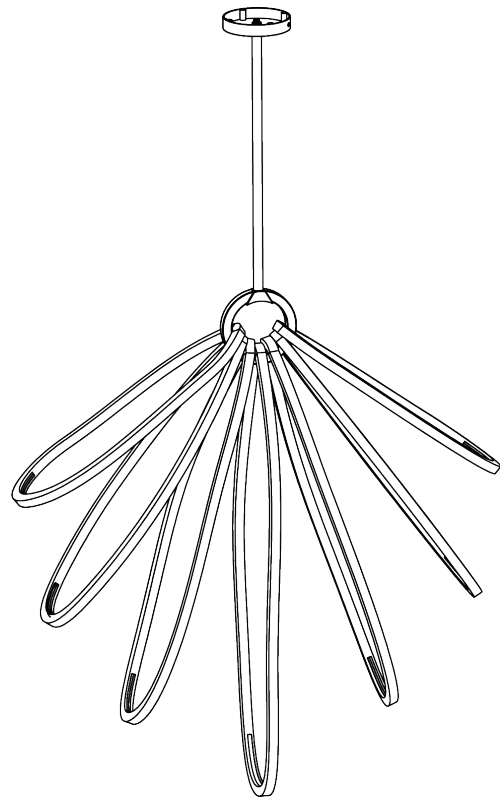

PORTA ROMANA

Sully Ceiling Light

MCL107 | Bronzed with Bright Gold

Bronzed with Bright Gold

HEIGHT
895mm | 35 1/4"

CONSTRUCTED FROM
Forged steel with decorative finish

WATTAGE
6W

WIDTH
745mm | 29 1/4"

WEIGHT
7kg | 15 1/2lbs

LAMP
LED Supplied Fitted

DEPTH
280mm | 11"

MATERIAL
Metal

VOLTAGE
240 V

MINIMUM DROP
1015mm | 40"

This piece requires a dedicated carrier and chargeable crate

TOTAL DROP
1915mm | 75 1/2"

Other drops available

FINISHES
Bronzed with Bright Gold

Any Paint Finish

Requires Crate

Sully Ceiling Light

MCL107

HEIGHT
895mm | 35 1/4"

WIDTH
745mm | 29 1/4"

DEPTH
280mm | 11"

MINIMUM
DROP 1015mm | 40"

TOTAL DROP
1915mm | 75 1/2"

Other drops available

Dimensions and weights are provided as a guide. All Porta Romana Products are made by hand and variations can occur in some products. The products you are buying or marketing are exclusive designs belonging to Porta Romana. Please do not submit design sheets featuring our products to other manufacturing companies nor to other parties who might. Any manufacturer found to be reproducing Porta Romana products will be breaching copyright law and will be actively pursued