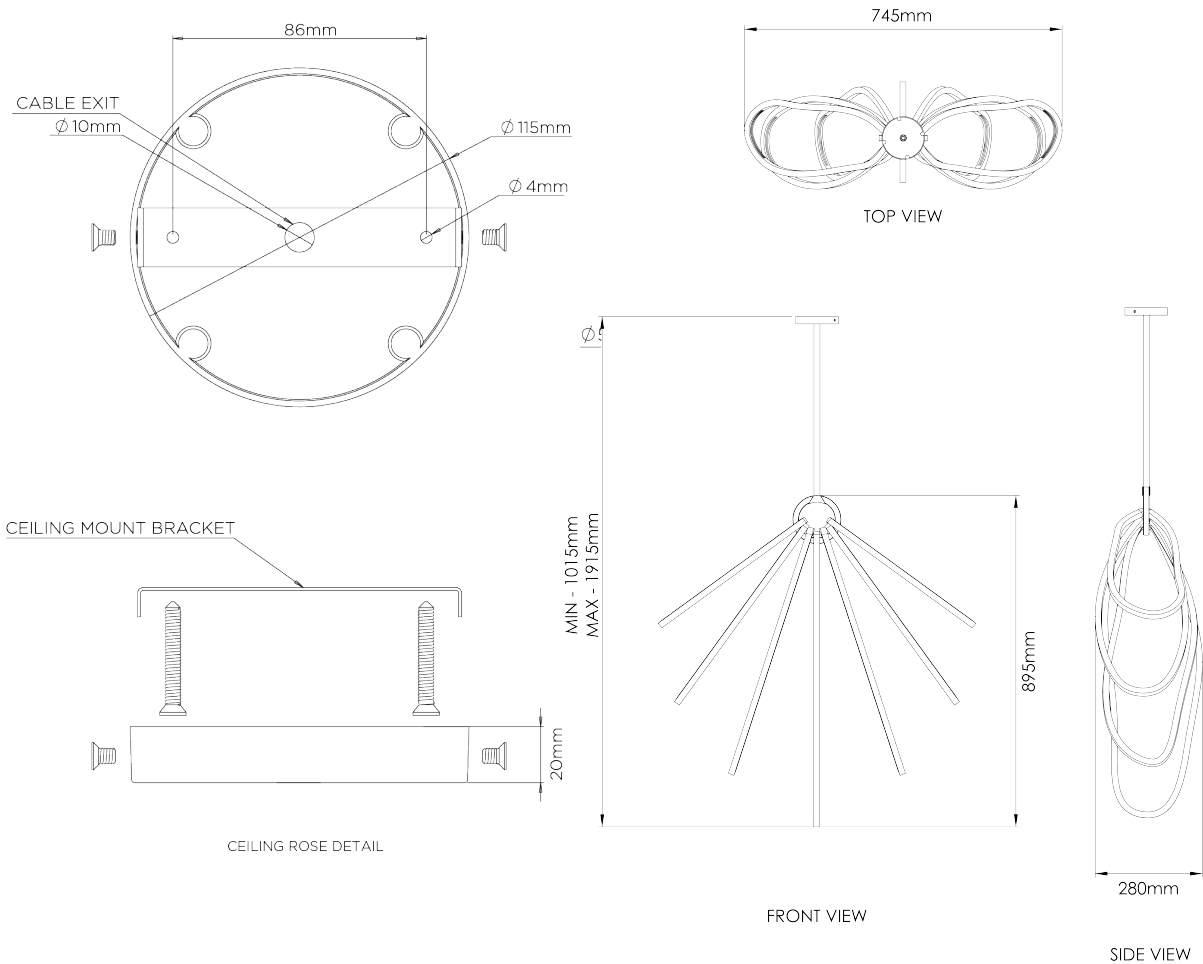

PORTA ROMANA

Sully Ceiling Light

MCL107 | Bronzed with Bright Gold

Bronzed with Bright Gold

HEIGHT
895mm | 35 1/4"

CONSTRUCTED FROM
Forged steel with decorative finish

WATTAGE
6W

WIDTH
745mm | 29 1/4"

WEIGHT
7kg | 15 1/2lbs

LAMP
LED Supplied Fitted

DEPTH
280mm | 11"

MATERIAL
Metal

VOLTAGE
240 V

MINIMUM DROP
1015mm | 40"

This piece requires a dedicated carrier and chargeable crate

TOTAL DROP
1915mm | 75 1/2"

Other drops available

FINISHES
Bronzed with Bright Gold

Any Paint Finish

Requires Crate

Sully Ceiling Light

MCL107

HEIGHT
895mm | 35 1/4"

WIDTH
745mm | 29 1/4"

DEPTH
280mm | 11"

MINIMUM
DROP 1015mm | 40"

TOTAL DROP
1915mm | 75 1/2"

Other drops available

Dimensions and weights are provided as a guide. All Porta Romana Products are made by hand and variations can occur in some products. The products you are buying or marketing are exclusive designs belonging to Porta Romana. Please do not submit design sheets featuring our products to other manufacturing companies nor to other parties who might. Any manufacturer found to be reproducing Porta Romana products will be breaching copyright law and will be actively pursued