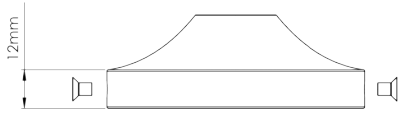

**TOTAL DROP**  
1615mm | 56 3/4"

Other drops available

**FINISH**  
Cloud Grey | with Old Gold

**CONSTRUCTED FROM**  
Polycarbonate glass and brass with decorative finish

**WEIGHT**  
2.0kg | 20lbs

**MATERIAL**  
Glass

# Evelyn Ceiling Light

MCL105

HEIGHT  
365mm | 14 1/4"

WIDTH  
1745mm | 68 3/4"

DEPTH  
220mm | 8 3/4"

MINIMUM DROP  
515mm | 20 1/2"

TOTAL DROP  
1615mm | 56 3/4"

WALL MOUNT BRACKET