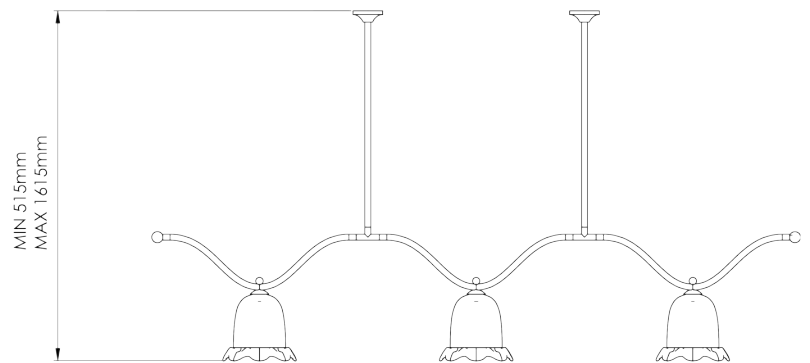

## Evelyn Ceiling Light

MCL105 | Cloud Grey | with Old Gold

Cloud Grey | with Old Gold

**HEIGHT**  
365mm | 14 1/4"

**WIDTH**  
1745mm | 68 3/4"

**DEPTH**  
220mm | 8 3/4"

**MINIMUM DROP**  
515mm | 20 1/2"

**TOTAL DROP**  
1615mm | 56 3/4"

Other drops available

**FINISH**  
Cloud Grey | with Old Gold

**CONSTRUCTED FROM**  
Polycarbonate glass and brass with decorative finish

**WEIGHT**  
2.0kg | 20lbs

**MATERIAL**  
Glass

# Evelyn Ceiling Light

MCL105

HEIGHT  
365mm | 14 1/4"

WIDTH  
1745mm | 68 3/4"

DEPTH  
220mm | 8 3/4"

MINIMUM DROP  
515mm | 20 1/2"

TOTAL DROP  
1615mm | 56 3/4"

WALL MOUNT BRACKET