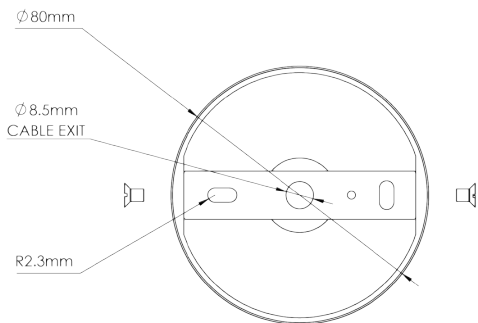

## Evelyn Ceiling Light

MCL105 | Cloud Grey | with Old Gold

Cloud Grey | with Old Gold

**HEIGHT**  
365mm | 14 1/4"

**WIDTH**  
1745mm | 68 3/4"

**DEPTH**  
220mm | 8 3/4"

**MINIMUM DROP**  
515mm | 20 1/2"

**TOTAL DROP**  
1615mm | 56 3/4"

Other drops available

**FINISH**  
Cloud Grey | with Old Gold

**CONSTRUCTED FROM**  
Polycarbonate glass and brass with decorative finish

**WEIGHT**  
2.0kg | 20lbs

**MATERIAL**  
Glass

# Evelyn Ceiling Light

MCL105

HEIGHT  
365mm | 14 1/4"

WIDTH  
1745mm | 68 3/4"

DEPTH  
220mm | 8 3/4"

MINIMUM DROP  
515mm | 20 1/2"

TOTAL DROP  
1615mm | 56 3/4"

WALL MOUNT BRACKET