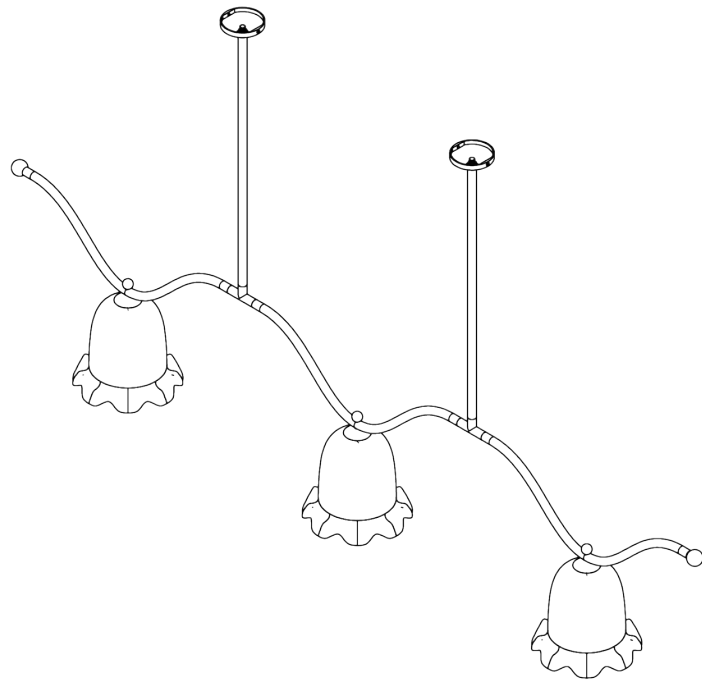

## Evelyn Ceiling Light

MCL105 | Cloud Grey | with Old Gold

Cloud Grey | with Old Gold

**HEIGHT**  
365mm | 14 1/4"

**WIDTH**  
1745mm | 68 3/4"

**DEPTH**  
220mm | 8 3/4"

**MINIMUM DROP**  
515mm | 20 1/2"

**TOTAL DROP**  
1615mm | 56 3/4"

Other drops available

**FINISH**  
Cloud Grey | with Old Gold

**CONSTRUCTED FROM**  
Polycarbonate glass and brass with decorative finish

**WEIGHT**  
2.0kg | 20lbs

**MATERIAL**  
Glass

# Evelyn Ceiling Light

MCL105

HEIGHT  
365mm | 14 1/4"

WIDTH  
1745mm | 68 3/4"

DEPTH  
220mm | 8 3/4"

MINIMUM DROP  
515mm | 20 1/2"

TOTAL DROP  
1615mm | 56 3/4"

WALL MOUNT BRACKET