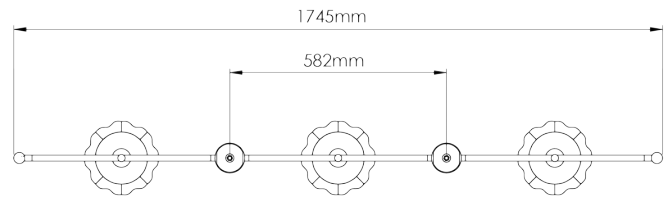

## Evelyn Ceiling Light

MCL105 | Cloud Grey | with Old Gold

Cloud Grey | with Old Gold

**HEIGHT**  
365mm | 14 1/4"

**WIDTH**  
1745mm | 68 3/4"

**DEPTH**  
220mm | 8 3/4"

**MINIMUM DROP**  
515mm | 20 1/2"

**TOTAL DROP**  
1615mm | 56 3/4"

Other drops available

**FINISH**  
Cloud Grey | with Old Gold

**CONSTRUCTED FROM**  
Polycarbonate glass and brass with decorative finish

**WEIGHT**  
2.0kg | 20lbs

**MATERIAL**  
Glass

# Evelyn Ceiling Light

MCL105

HEIGHT  
365mm | 14 1/4"

WIDTH  
1745mm | 68 3/4"

DEPTH  
220mm | 8 3/4"

MINIMUM DROP  
515mm | 20 1/2"

TOTAL DROP  
1615mm | 56 3/4"

WALL MOUNT BRACKET