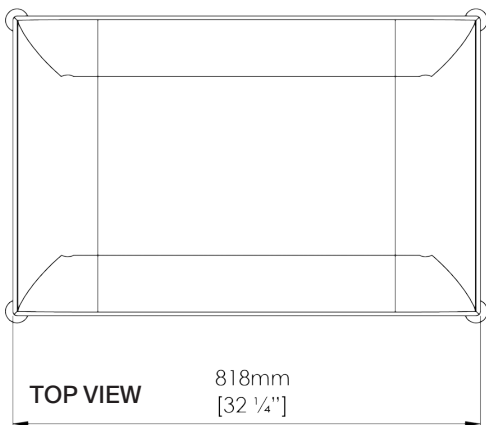

PORTA ROMANA

Stanley Dressing Table Bench

CSB16 | Old Rust and Gold with COM Seat Pad

Old Rust and Gold with COM Seat Pad

HEIGHT
490mm | 19 1/4"

CONSTRUCTED FROM
Forged steel with decorative finish

This piece requires a dedicated carrier and chargeable crate

WIDTH
825mm | 32 1/2"

WEIGHT
18kg | 39.75lbs

DEPTH
545mm | 21 1/2"

MATERIAL
Metal

FINISHES
Old Rust and Gold with COM Seat Pad

Painted Finishes

Custom

Crate
Required

Stanley Dressing Table Bench

CSB16

HEIGHT

490mm | 19 1/4"

WIDTH

825mm | 32 1/2"

DEPTH

545mm | 21 1/2"

FRONT VIEW

SIDE VIEW

TOP VIEW

818mm
[32 1/4"]

Dimensions and weights are provided as a guide. All Porta Romana Products are made by hand and variations can occur in some products. The products you are buying or marketing are exclusive designs belonging to Porta Romana. Please do not submit design sheets featuring our products to other manufacturing companies nor to other parties who might. Any manufacturer found to be reproducing Porta Romana products will be breaching copyright law and will be actively pursued