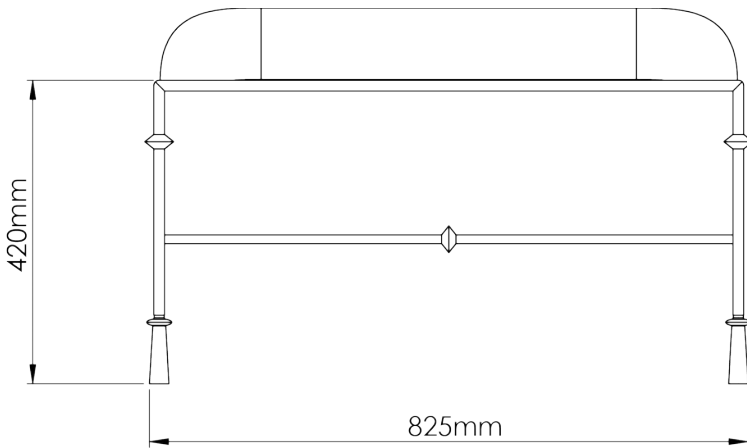

PORTA ROMANA

Stanley Dressing Table Bench

CSB16 | Old Rust and Gold with COM Seat Pad

Old Rust and Gold with COM Seat Pad

HEIGHT
490mm | 19 1/4"

CONSTRUCTED FROM
Forged steel with decorative finish

This piece requires a dedicated carrier and chargeable crate

WIDTH
825mm | 32 1/2"

WEIGHT
18kg | 39.75lbs

DEPTH
545mm | 21 1/2"

MATERIAL
Metal

FINISHES
Old Rust and Gold with COM Seat Pad

Painted Finishes

Custom

Crate
Required

Stanley Dressing Table Bench

CSB16

HEIGHT

490mm | 19 1/4"

WIDTH

825mm | 32 1/2"

DEPTH

545mm | 21 1/2"

FRONT VIEW

SIDE VIEW

TOP VIEW

818mm
[32 1/4"]

Dimensions and weights are provided as a guide. All Porta Romana Products are made by hand and variations can occur in some products. The products you are buying or marketing are exclusive designs belonging to Porta Romana. Please do not submit design sheets featuring our products to other manufacturing companies nor to other parties who might. Any manufacturer found to be reproducing Porta Romana products will be breaching copyright law and will be actively pursued