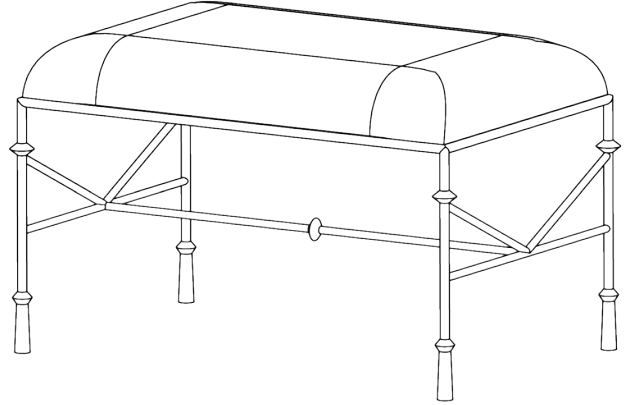

PORTA ROMANA

Stanley Dressing Table Bench

CSB16 | Old Rust and Gold with COM Seat Pad

Old Rust and Gold with COM Seat Pad

HEIGHT
490mm | 19 1/4"

CONSTRUCTED FROM
Forged steel with decorative finish

This piece requires a dedicated carrier and chargeable crate

WIDTH
825mm | 32 1/2"

WEIGHT
18kg | 39.75lbs

DEPTH
545mm | 21 1/2"

MATERIAL
Metal

FINISHES
Old Rust and Gold with COM Seat Pad

Painted Finishes

Custom

Crate
Required

Stanley Dressing Table Bench

CSB16

HEIGHT

490mm | 19 1/4"

WIDTH

825mm | 32 1/2"

DEPTH

545mm | 21 1/2"

FRONT VIEW

SIDE VIEW

TOP VIEW

818mm
[32 1/4"]

Dimensions and weights are provided as a guide. All Porta Romana Products are made by hand and variations can occur in some products. The products you are buying or marketing are exclusive designs belonging to Porta Romana. Please do not submit design sheets featuring our products to other manufacturing companies nor to other parties who might. Any manufacturer found to be reproducing Porta Romana products will be breaching copyright law and will be actively pursued