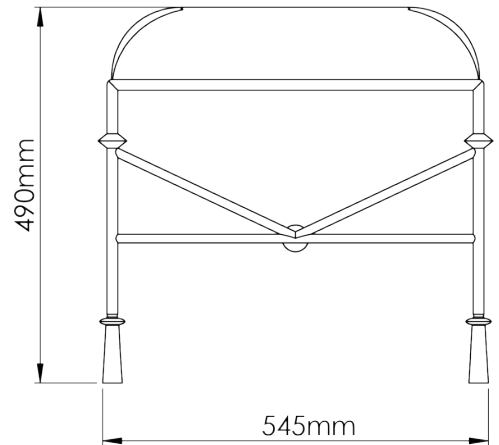

PORTA ROMANA

Stanley Dressing Table Bench

CSB16 | Old Rust and Gold with COM Seat Pad

Old Rust and Gold with COM Seat Pad

HEIGHT
490mm | 19 1/4"

CONSTRUCTED FROM
Forged steel with decorative finish

This piece requires a dedicated carrier and chargeable crate

WIDTH
825mm | 32 1/2"

WEIGHT
18kg | 39.75lbs

DEPTH
545mm | 21 1/2"

MATERIAL
Metal

FINISHES
Old Rust and Gold with COM Seat Pad

Painted Finishes

Custom

Crate
Required

Stanley Dressing Table Bench

CSB16

HEIGHT

490mm | 19 1/4"

WIDTH

825mm | 32 1/2"

DEPTH

545mm | 21 1/2"

FRONT VIEW

SIDE VIEW

TOP VIEW

818mm
[32 1/4"]

Dimensions and weights are provided as a guide. All Porta Romana Products are made by hand and variations can occur in some products. The products you are buying or marketing are exclusive designs belonging to Porta Romana. Please do not submit design sheets featuring our products to other manufacturing companies nor to other parties who might. Any manufacturer found to be reproducing Porta Romana products will be breaching copyright law and will be actively pursued