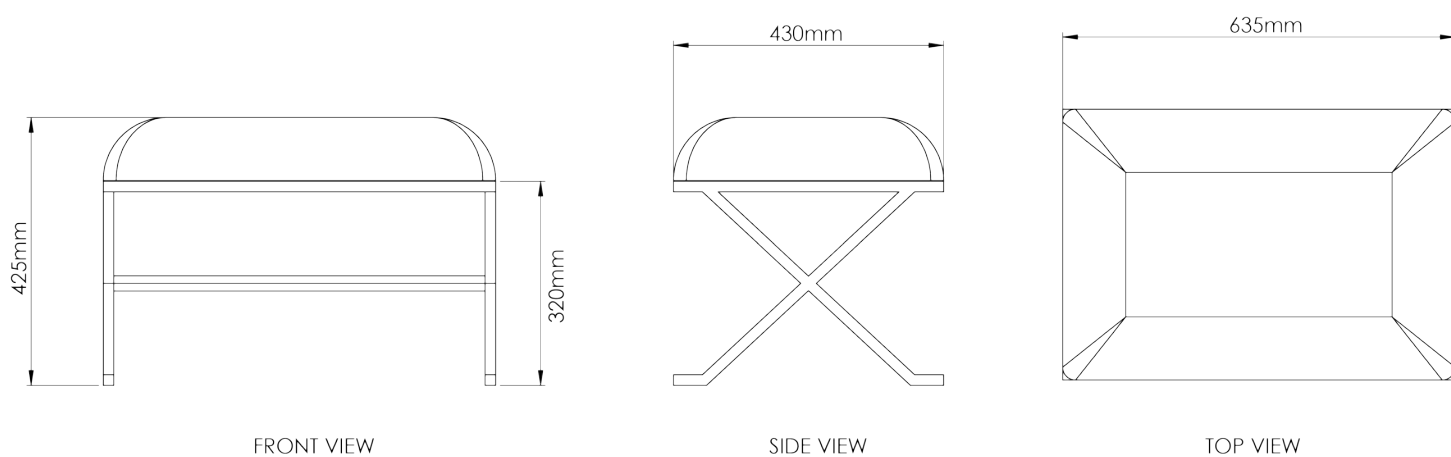

PORTA ROMANA

Otto Stool

CSB13 | Vintage Brass with COM Seat Pad

Vintage Brass with COM Seat Pad

HEIGHT
425mm | 16 3/4"

CONSTRUCTED FROM
Brass coated steel and upholstered seat pad

This piece requires a dedicated carrier and chargeable crate

WIDTH
635mm | 25"

WEIGHT
13kg | 28.75lbs

DEPTH
430mm | 17"

MATERIAL
Metal

FINISHES
Vintage Brass with Seat Pad

Custom

Crate
Required

Otto Stool

CSB13

HEIGHT
425mm | 16 3/4"

WIDTH
635mm | 25"

DEPTH
430mm | 17"

Dimensions and weights are provided as a guide. All Porta Romana Products are made by hand and variations can occur in some products. The products you are buying or marketing are exclusive designs belonging to Porta Romana. Please do not submit design sheets featuring our products to other manufacturing companies nor to other parties who might. Any manufacturer found to be reproducing Porta Romana products will be breaching copyright law and will be actively pursued