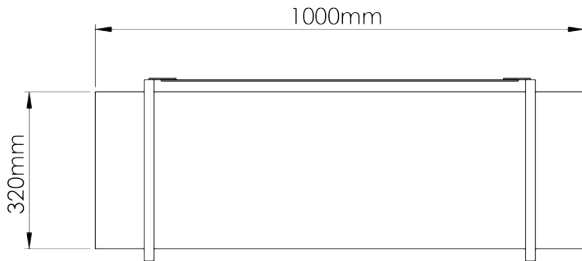

## HEIGHT

900mm | 35 1/2"

## WIDTH

1000mm | 39 1/4"

## DEPTH

370mm | 14 1/2"

TOP VIEW

FRONT VIEW

SIDE VIEW

Dimensions and weights are provided as a guide. All Porta Romana Products are made by hand and variations can occur in some products. The products you are buying or marketing are exclusive designs belonging to Porta Romana. Please do not submit design sheets featuring our products to other manufacturing companies nor to other parties who might. Any manufacturer found to be reproducing Porta Romana products will be breaching copyright law and will be actively pursued