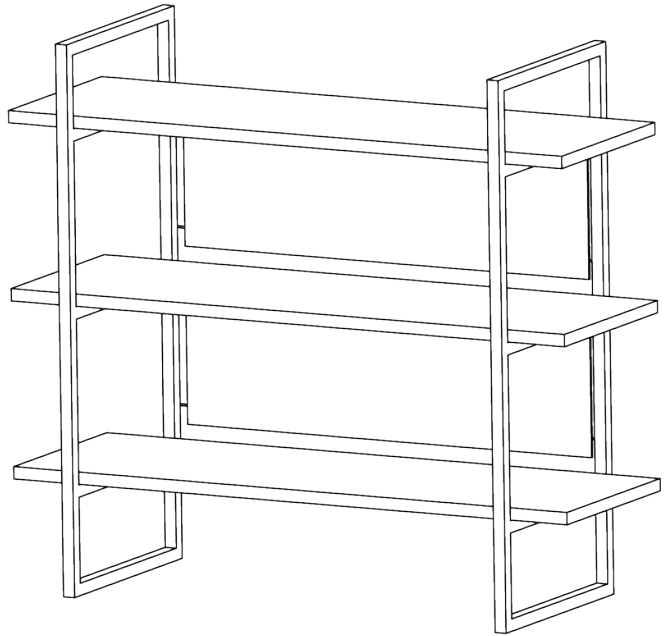

## HEIGHT

900mm | 35 1/2"

## WIDTH

1000mm | 39 1/4"

## DEPTH

370mm | 14 1/2"

TOP VIEW

FRONT VIEW

SIDE VIEW

Dimensions and weights are provided as a guide. All Porta Romana Products are made by hand and variations can occur in some products. The products you are buying or marketing are exclusive designs belonging to Porta Romana. Please do not submit design sheets featuring our products to other manufacturing companies nor to other parties who might. Any manufacturer found to be reproducing Porta Romana products will be breaching copyright law and will be actively pursued