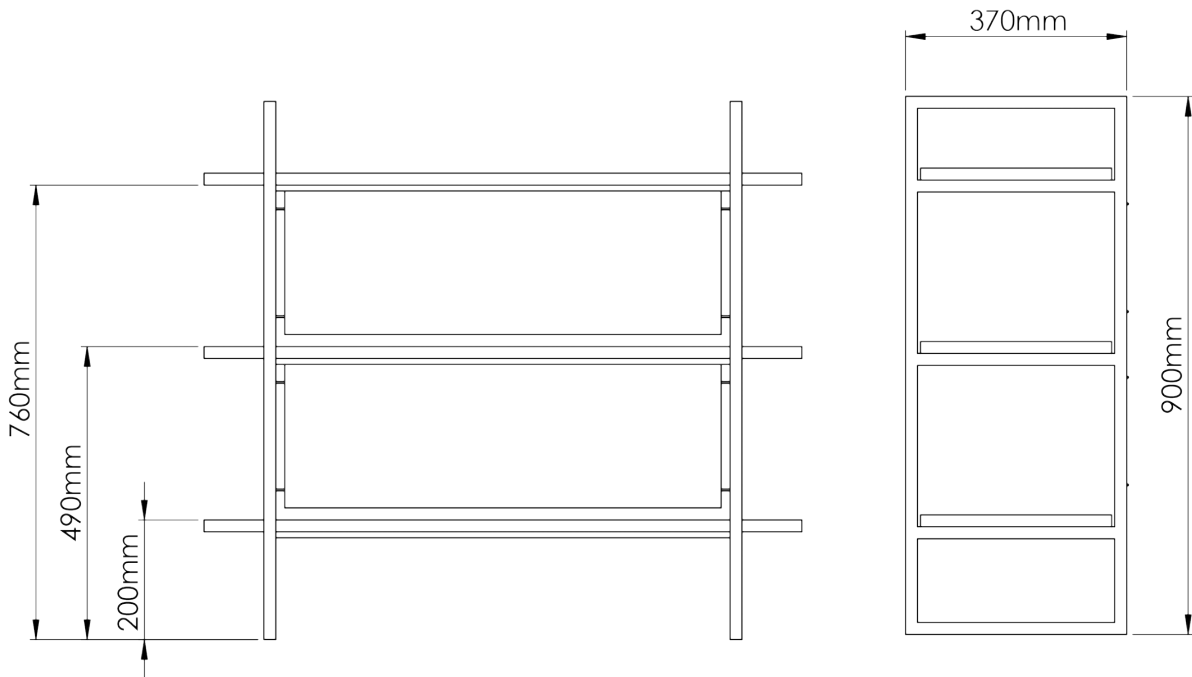

## HEIGHT

900mm | 35 1/2"

## WIDTH

1000mm | 39 1/4"

## DEPTH

370mm | 14 1/2"

TOP VIEW

FRONT VIEW

SIDE VIEW

Dimensions and weights are provided as a guide. All Porta Romana Products are made by hand and variations can occur in some products. The products you are buying or marketing are exclusive designs belonging to Porta Romana. Please do not submit design sheets featuring our products to other manufacturing companies nor to other parties who might. Any manufacturer found to be reproducing Porta Romana products will be breaching copyright law and will be actively pursued