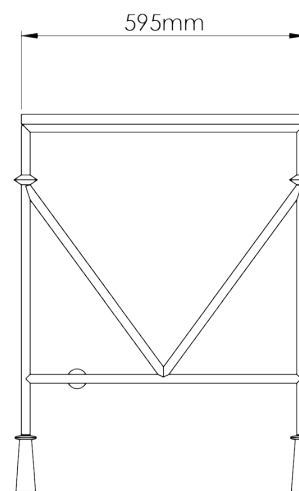

PORTA ROMANA

Stanley Dressing Table

CCT64 | Old Rust and Gold with Rainforest Gold topp

Old Rust and Gold with Rainforest Gold topp

HEIGHT
765mm | 30"

CONSTRUCTED FROM
Forged steel with decorative finish

This piece requires a dedicated carrier and chargeable crate

WIDTH
1430mm | 56 1/4"

WEIGHT
72kg | 158 3/4lbs

DEPTH
595mm | 23 1/2"

MATERIAL
Metal

FINISHES

Old Rust and Gold with Rainforest Gold top
Old Rust and Gold with Rosso Levanto topp

Custom

Any Paint Finish

Requires Crate

Alternative
Tops

Stanley Dressing Table

CCT64

HEIGHT
765mm | 30"

WIDTH
1430mm | 56 1/4"

DEPTH
595mm | 23 1/2"

FRONT VIEW

SIDE VIEW

Dimensions and weights are provided as a guide. All Porta Romana Products are made by hand and variations can occur in some products. The products you are buying or marketing are exclusive designs belonging to Porta Romana. Please do not submit design sheets featuring our products to other manufacturing companies nor to other parties who might. Any manufacturer found to be reproducing Porta Romana products will be breaching copyright law and will be actively pursued