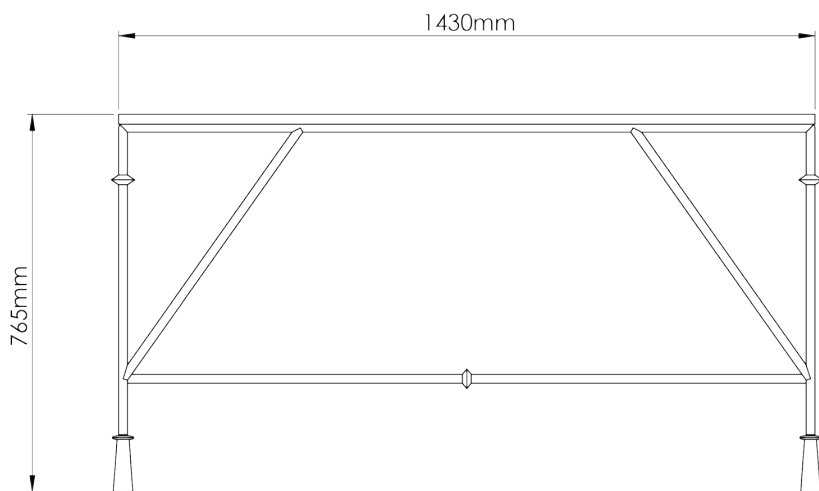

PORTA ROMANA

Stanley Dressing Table

CCT64 | Old Rust and Gold with Rainforest Gold topp

Old Rust and Gold with Rainforest Gold topp

HEIGHT
765mm | 30"

CONSTRUCTED FROM
Forged steel with decorative finish

This piece requires a dedicated carrier and chargeable crate

WIDTH
1430mm | 56 1/4"

WEIGHT
72kg | 158 3/4lbs

DEPTH
595mm | 23 1/2"

MATERIAL
Metal

FINISHES

Old Rust and Gold with Rainforest Gold top
Old Rust and Gold with Rosso Levanto topp

Custom

Any Paint Finish

Requires Crate

Alternative
Tops

Stanley Dressing Table

CCT64

HEIGHT
765mm | 30"

WIDTH
1430mm | 56 1/4"

DEPTH
595mm | 23 1/2"

FRONT VIEW