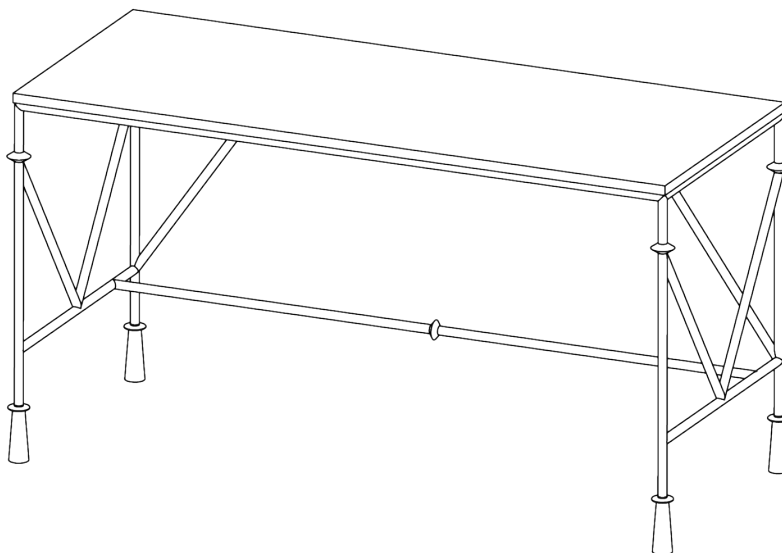

PORTA ROMANA

Stanley Dressing Table

CCT64 | Old Rust and Gold with Rainforest Gold topp

Old Rust and Gold with Rainforest Gold topp

HEIGHT
765mm | 30"

CONSTRUCTED FROM
Forged steel with decorative finish

This piece requires a dedicated carrier and chargeable crate

WIDTH
1430mm | 56 1/4"

WEIGHT
72kg | 158 3/4lbs

DEPTH
595mm | 23 1/2"

MATERIAL
Metal

FINISHES

Old Rust and Gold with Rainforest Gold top
Old Rust and Gold with Rosso Levanto topp

Custom

Any Paint Finish

Requires Crate

Alternative
Tops

Stanley Dressing Table

CCT64

HEIGHT
765mm | 30"

WIDTH
1430mm | 56 1/4"

DEPTH
595mm | 23 1/2"

FRONT VIEW