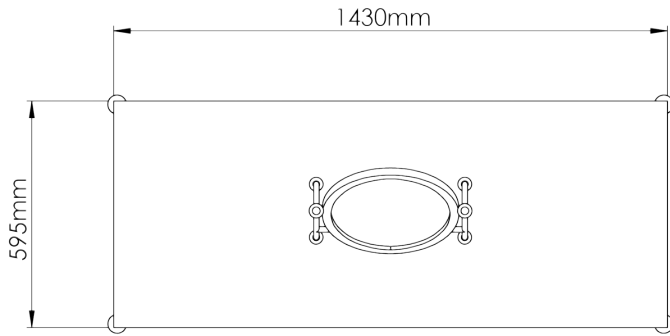

PORTA ROMANA

Stanley Dressing Table with Mirror

CCT64M | Old Rust and Gold with Rainforest Gold top

Old Rust and Gold with Rainforest Gold top

HEIGHT
1360mm | 53 1/2"

CONSTRUCTED FROM
Forged steel with decorative finish
with marble top

This piece requires a dedicated carrier and chargeable crate

WIDTH
1430mm | 56 1/4"

WEIGHT
80kg | 176 1/2lbs

DEPTH
595mm | 23 1/2"

MATERIAL
Metal

FINISHES

Old Rust and Gold with Rainforest Gold top
Old Rust and Gold with Rosso Levanto top

Custom

Any Paint Finish

Requires Crate

Alternative
Tops

Stanley Dressing Table with Mirror CCT64M

HEIGHT
1360mm | 53 1/2"

WIDTH
1430mm | 56 1/4"

DEPTH
595mm | 23 1/2"

TOP VIEW

FRONT VIEW

SIDE VIEW

Dimensions and weights are provided as a guide. All Porta Romana Products are made by hand and variations can occur in some products. The products you are buying or marketing are exclusive designs belonging to Porta Romana. Please do not submit design sheets featuring our products to other manufacturing companies nor to other parties who might. Any manufacturer found to be reproducing Porta Romana products will be breaching copyright law and will be actively pursued