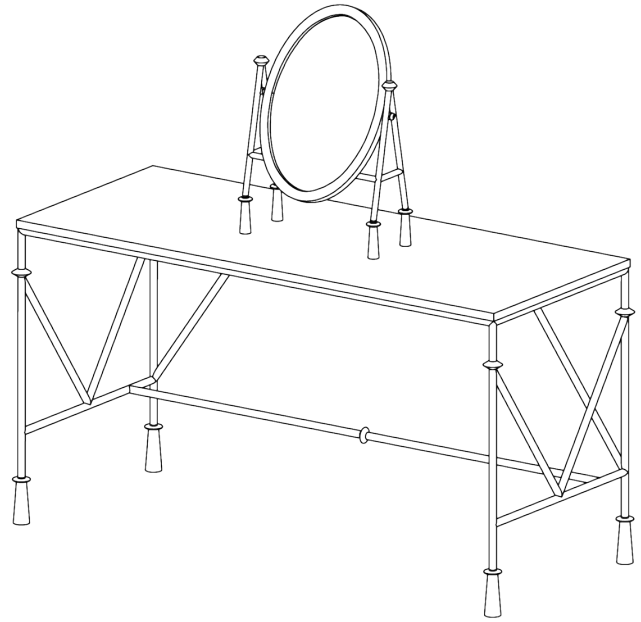

PORTA ROMANA

Stanley Dressing Table with Mirror

CCT64M | Old Rust and Gold with Rainforest Gold top

Old Rust and Gold with Rainforest Gold top

HEIGHT
1360mm | 53 1/2"

CONSTRUCTED FROM
Forged steel with decorative finish
with marble top

This piece requires a dedicated carrier and chargeable crate

WIDTH
1430mm | 56 1/4"

WEIGHT
80kg | 176 1/2lbs

DEPTH
595mm | 23 1/2"

MATERIAL
Metal

FINISHES

Old Rust and Gold with Rainforest Gold top
Old Rust and Gold with Rosso Levanto top

Custom

Any Paint Finish

Requires Crate

Alternative
Tops

Stanley Dressing Table with Mirror CCT64M

HEIGHT
1360mm | 53 1/2"

WIDTH
1430mm | 56 1/4"

DEPTH
595mm | 23 1/2"

TOP VIEW

FRONT VIEW

SIDE VIEW

Dimensions and weights are provided as a guide. All Porta Romana Products are made by hand and variations can occur in some products. The products you are buying or marketing are exclusive designs belonging to Porta Romana. Please do not submit design sheets featuring our products to other manufacturing companies nor to other parties who might. Any manufacturer found to be reproducing Porta Romana products will be breaching copyright law and will be actively pursued