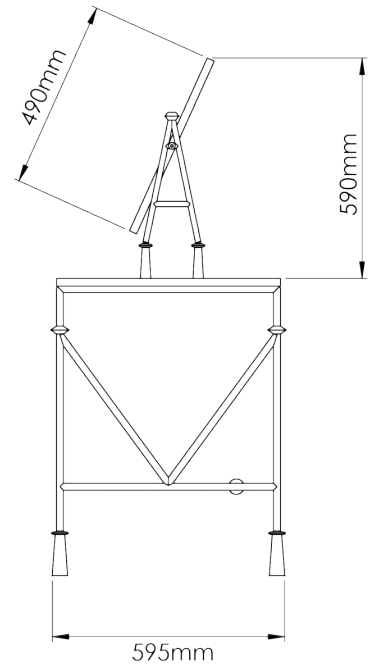

PORTA ROMANA

Stanley Dressing Table with Mirror

CCT64M | Old Rust and Gold with Rainforest Gold top

Old Rust and Gold with Rainforest Gold top

HEIGHT
1360mm | 53 1/2"

CONSTRUCTED FROM
Forged steel with decorative finish
with marble top

This piece requires a dedicated carrier and chargeable crate

WIDTH
1430mm | 56 1/4"

WEIGHT
80kg | 176 1/2lbs

DEPTH
595mm | 23 1/2"

MATERIAL
Metal

FINISHES

Old Rust and Gold with Rainforest Gold top
Old Rust and Gold with Rosso Levanto top

Custom

Any Paint Finish

Requires Crate

Alternative
Tops

Stanley Dressing Table with Mirror CCT64M

HEIGHT
1360mm | 53 1/2"

WIDTH
1430mm | 56 1/4"

DEPTH
595mm | 23 1/2"

TOP VIEW

FRONT VIEW

SIDE VIEW

Dimensions and weights are provided as a guide. All Porta Romana Products are made by hand and variations can occur in some products. The products you are buying or marketing are exclusive designs belonging to Porta Romana. Please do not submit design sheets featuring our products to other manufacturing companies nor to other parties who might. Any manufacturer found to be reproducing Porta Romana products will be breaching copyright law and will be actively pursued