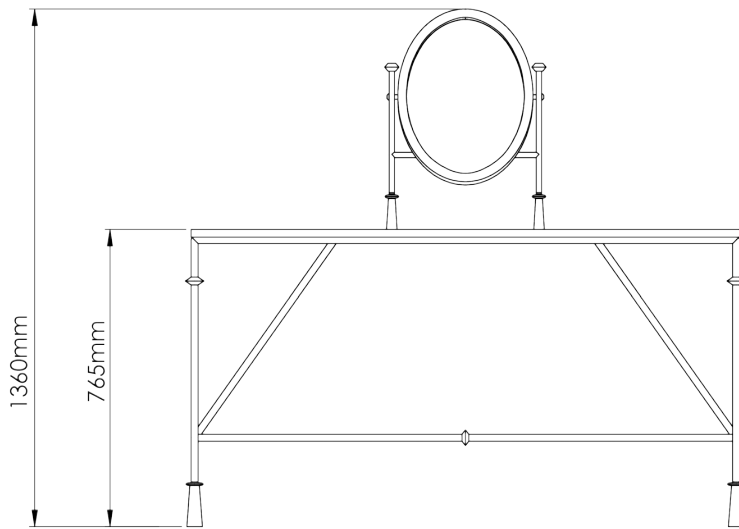

PORTA ROMANA

Stanley Dressing Table with Mirror

CCT64M | Old Rust and Gold with Rainforest Gold top

Old Rust and Gold with Rainforest Gold top

HEIGHT
1360mm | 53 1/2"

CONSTRUCTED FROM
Forged steel with decorative finish
with marble top

This piece requires a dedicated carrier and chargeable crate

WIDTH
1430mm | 56 1/4"

WEIGHT
80kg | 176 1/2lbs

DEPTH
595mm | 23 1/2"

MATERIAL
Metal

FINISHES

Old Rust and Gold with Rainforest Gold top
Old Rust and Gold with Rosso Levanto top

Custom

Any Paint Finish

Requires Crate

Alternative
Tops

Stanley Dressing Table with Mirror CCT64M

HEIGHT
1360mm | 53 1/2"

WIDTH
1430mm | 56 1/4"

DEPTH
595mm | 23 1/2"

TOP VIEW

FRONT VIEW

SIDE VIEW

Dimensions and weights are provided as a guide. All Porta Romana Products are made by hand and variations can occur in some products. The products you are buying or marketing are exclusive designs belonging to Porta Romana. Please do not submit design sheets featuring our products to other manufacturing companies nor to other parties who might. Any manufacturer found to be reproducing Porta Romana products will be breaching copyright law and will be actively pursued