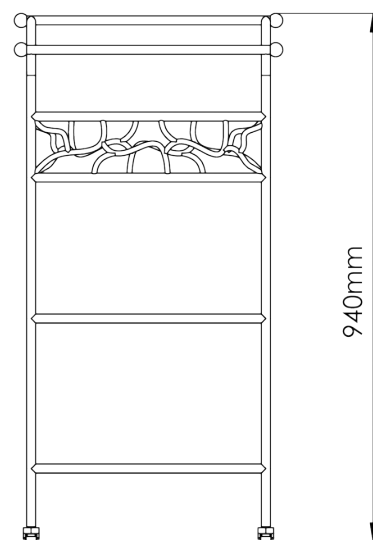

PORTA ROMANA

Alfred Bar Cart

CCT63 | Verdigris and Gold with Clear Glass Top

Verdigris and Gold with Clear Glass Top

HEIGHT
940mm | 37"

CONSTRUCTED FROM
Forged steel with decorative finish and
toughened glass top

This piece requires a dedicated carrier and
chargeable crate

WIDTH
950mm | 37 1/2"

WEIGHT
41kg | 90 1/2lbs

DEPTH
475mm | 18 3/4"

MATERIAL
Metal

FINISHES
Verdigris and Gold with Clear Glass Top

Custom

Any Paint Finish

Requires Crate

Alfred Bar Cart

CCT63

HEIGHT
940mm | 37"

WIDTH
950mm | 37 1/2"

DEPTH
475mm | 18 3/4"

TOP VIEW

FRONT VIEW