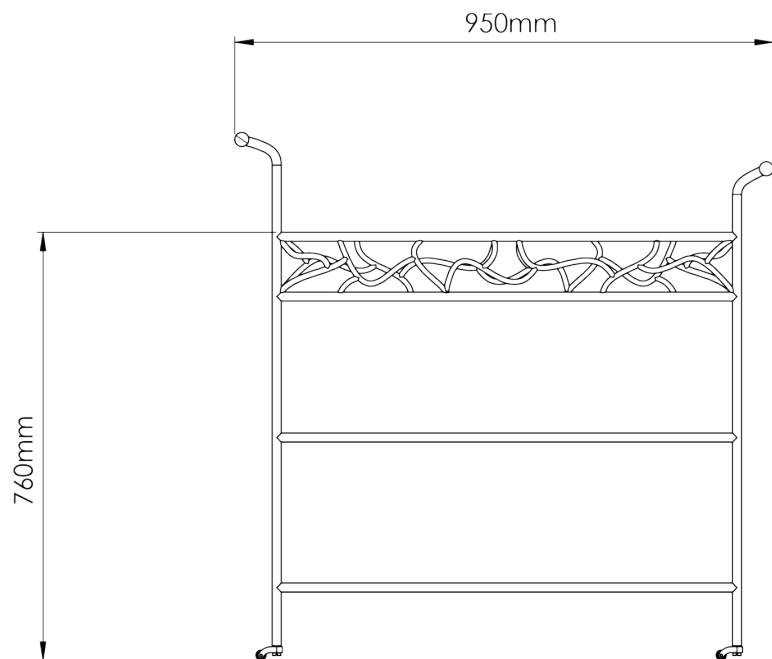

PORTA ROMANA

Alfred Bar Cart

CCT63 | Verdigris and Gold with Clear Glass Top

Verdigris and Gold with Clear Glass Top

HEIGHT
940mm | 37"

CONSTRUCTED FROM
Forged steel with decorative finish and
toughened glass top

This piece requires a dedicated carrier and
chargeable crate

WIDTH
950mm | 37 1/2"

WEIGHT
41kg | 90 1/2lbs

DEPTH
475mm | 18 3/4"

MATERIAL
Metal

FINISHES
Verdigris and Gold with Clear Glass Top

Custom

Any Paint Finish

Requires Crate

Alfred Bar Cart

CCT63

HEIGHT
940mm | 37"

WIDTH
950mm | 37 1/2"

DEPTH
475mm | 18 3/4"

TOP VIEW

FRONT VIEW

SIDE VIEW

Dimensions and weights are provided as a guide. All Porta Romana Products are made by hand and variations can occur in some products. The products you are buying or marketing are exclusive designs belonging to Porta Romana. Please do not submit design sheets featuring our products to other manufacturing companies nor to other parties who might. Any manufacturer found to be reproducing Porta Romana products will be breaching copyright law and will be actively pursued