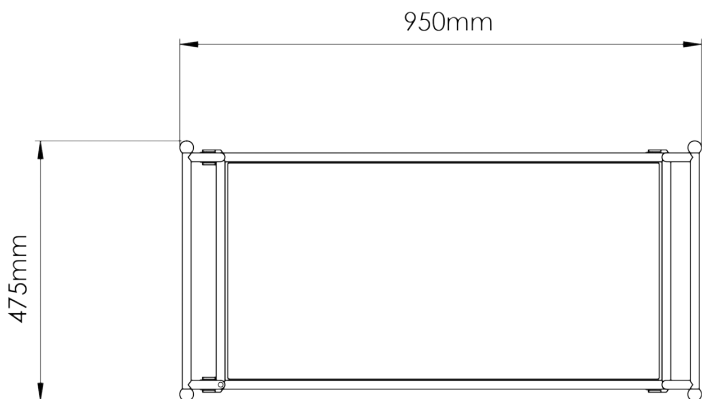

PORTA ROMANA

Alfred Bar Cart

CCT63 | Verdigris and Gold with Clear Glass Top

Verdigris and Gold with Clear Glass Top

HEIGHT
940mm | 37"

CONSTRUCTED FROM
Forged steel with decorative finish and
toughened glass top

This piece requires a dedicated carrier and
chargeable crate

WIDTH
950mm | 37 1/2"

WEIGHT
41kg | 90 1/2lbs

DEPTH
475mm | 18 3/4"

MATERIAL
Metal

FINISHES
Verdigris and Gold with Clear Glass Top

Custom

Any Paint Finish

Requires Crate

Alfred Bar Cart

CCT63

HEIGHT
940mm | 37"

WIDTH
950mm | 37 1/2"

DEPTH
475mm | 18 3/4"

TOP VIEW

FRONT VIEW