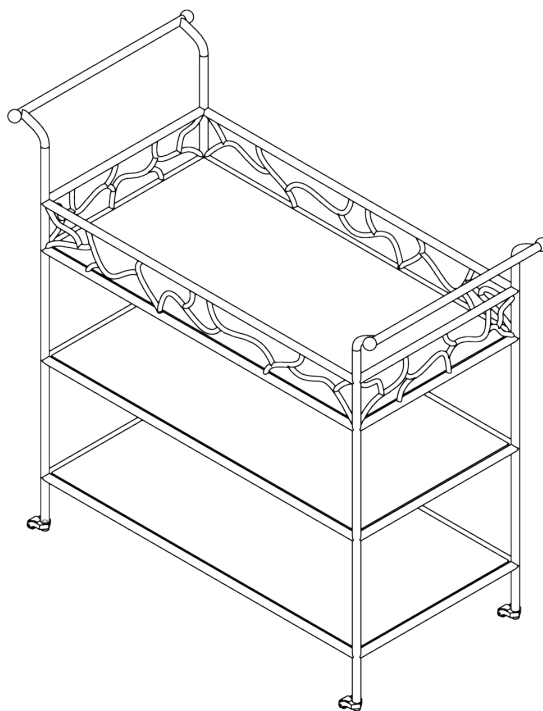

PORTA ROMANA

Alfred Bar Cart

CCT63 | Verdigris and Gold with Clear Glass Top

Verdigris and Gold with Clear Glass Top

HEIGHT
940mm | 37"

CONSTRUCTED FROM
Forged steel with decorative finish and
toughened glass top

This piece requires a dedicated carrier and
chargeable crate

WIDTH
950mm | 37 1/2"

WEIGHT
41kg | 90 1/2lbs

DEPTH
475mm | 18 3/4"

MATERIAL
Metal

FINISHES
Verdigris and Gold with Clear Glass Top

Custom

Any Paint Finish

Requires Crate

Alfred Bar Cart

CCT63

HEIGHT
940mm | 37"

WIDTH
950mm | 37 1/2"

DEPTH
475mm | 18 3/4"

TOP VIEW

FRONT VIEW

SIDE VIEW

Dimensions and weights are provided as a guide. All Porta Romana Products are made by hand and variations can occur in some products. The products you are buying or marketing are exclusive designs belonging to Porta Romana. Please do not submit design sheets featuring our products to other manufacturing companies nor to other parties who might. Any manufacturer found to be reproducing Porta Romana products will be breaching copyright law and will be actively pursued