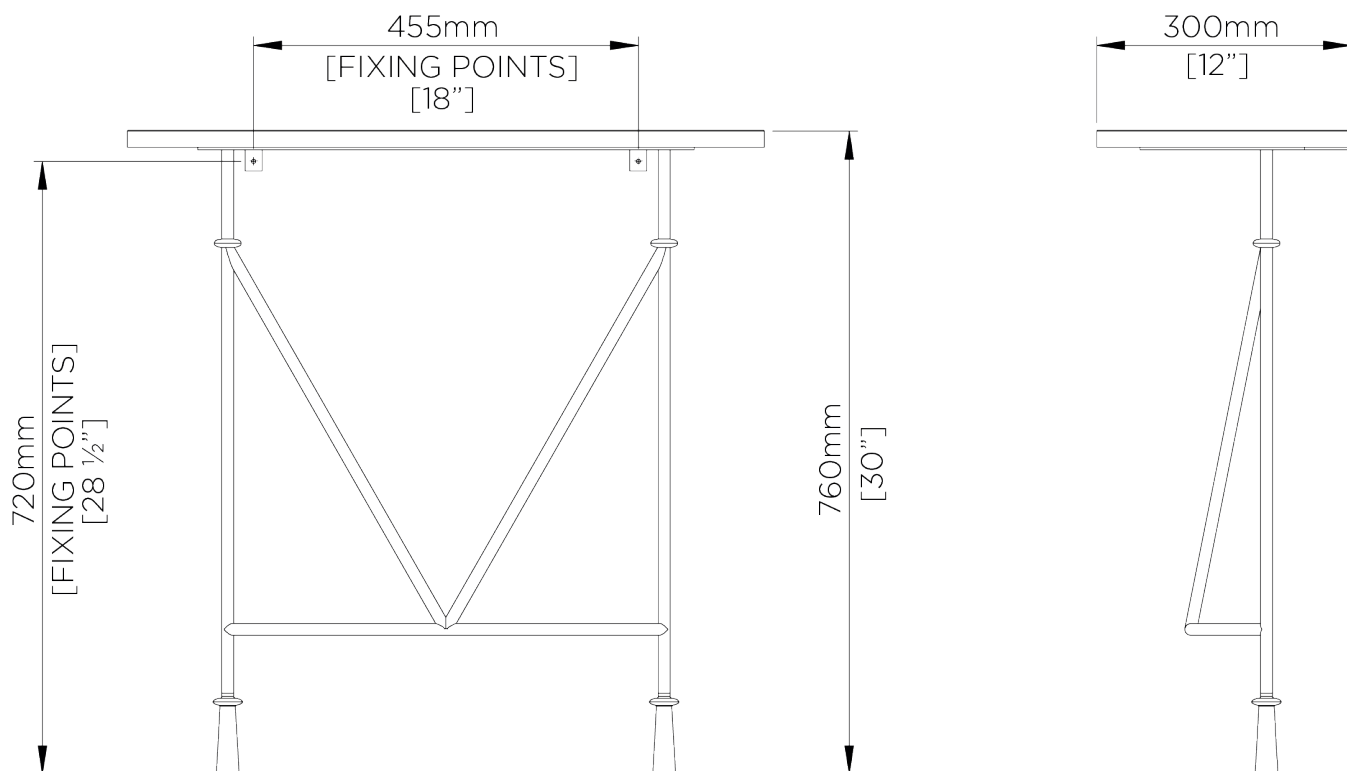

PORTA ROMANA

Stanley Demi Lune Console

CCT59 | Blue Verdigris

Blue Verdigris with Verde Fantastico

HEIGHT
790MM | 31"

WIDTH
750MM | 29 1/2"

DEPTH
300MM | 12"

CONSTRUCTED FROM
Forged steel with decorative finish and
marble top

WEIGHT
20KG | 44LBS

- FINISHES
1. Blue Verdigris
 2. Bronzed
 3. Old Rust
 4. Verdigris

THIS PIECE REQUIRES A DEDICATED CARRIER AND
CHARGEABLE CRATE

Stanley Demi Lune Console

CCT59

Height
790mm | 31"

Width
750mm | 29 1/2"

Depth
300mm | 12"

We do not recommend pre-drilling holes for wall fixings (this is due to the hand-made nature of each piece)

© Porta Romana 2022

Dimensions and weights are provided as a guide. All Porta Romana Products are made by hand and variations can occur in some products. The products you are buying or marketing are exclusive designs belonging to Porta Romana. Please do not submit design sheets featuring our products to other manufacturing companies nor to other parties who might. Any manufacturer found to be reproducing Porta Romana products will be breaching copyright law and will be actively pursued