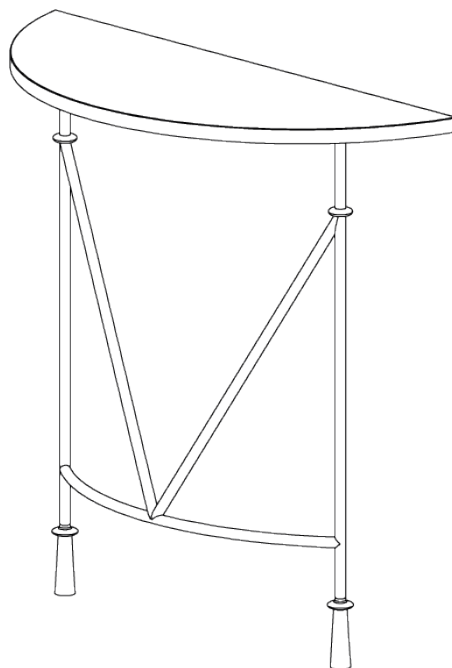

PORTA ROMANA

Stanley Demi Lune Console

CCT59 | Blue Verdigris

Blue Verdigris with Verde Fantastico

HEIGHT
790MM | 31"

WIDTH
750MM | 29 1/2"

DEPTH
300MM | 12"

CONSTRUCTED FROM
Forged steel with decorative finish and
marble top

WEIGHT
20KG | 44LBS

- FINISHES
1. Blue Verdigris
 2. Bronzed
 3. Old Rust
 4. Verdigris

THIS PIECE REQUIRES A DEDICATED CARRIER AND
CHARGEABLE CRATE

Stanley Demi Lune Console

CCT59

Height
790mm | 31"

Width
750mm | 29 1/2"

Depth
300mm | 12"

We do not recommend pre-drilling holes for wall fixings (this is due to the hand-made nature of each piece)

© Porta Romana 2022

Dimensions and weights are provided as a guide. All Porta Romana Products are made by hand and variations can occur in some products. The products you are buying or marketing are exclusive designs belonging to Porta Romana. Please do not submit design sheets featuring our products to other manufacturing companies nor to other parties who might. Any manufacturer found to be reproducing Porta Romana products will be breaching copyright law and will be actively pursued