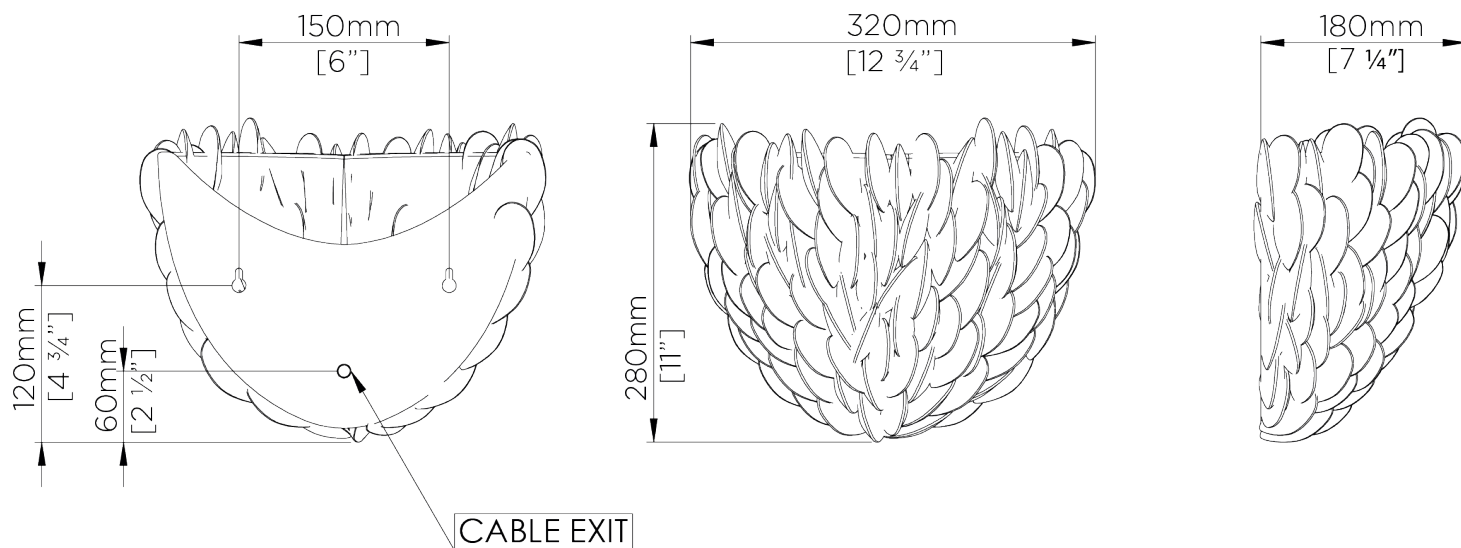

PORTA ROMANA

Mussel Shell Uplighter Large

TWL137 | Blue Verdigris

Blue Verdigris

HEIGHT
280MM | 11"

CONSTRUCTED FROM
Cast jesmonite with decorative finish

MAX WATTAGE
25W

WIDTH
320MM | 12 1/2"

PROJECTION
150MM | 6"

LAMP
1 X 320LM (3W) LED G9 CAPSULE

WEIGHT
4.5KG | 10LBS

VOLTAGE
120v

FINISHES

1. Blue Verdigris with Etched Gold
2. Decayed Plaster

Mussel Shell Uplighter Large

TWL137

Height
280mm | 11"

Width
320mm | 12 1/2"

© Porta Romana 2022

Dimensions and weights are provided as a guide. All Porta Romana Products are made by hand and variations can occur in some products. The products you are buying or marketing are exclusive designs belonging to Porta Romana. Please do not submit design sheets featuring our products to other manufacturing companies nor to other parties who might. Any manufacturer found to be reproducing Porta Romana products will be breaching copyright law and will be actively pursued