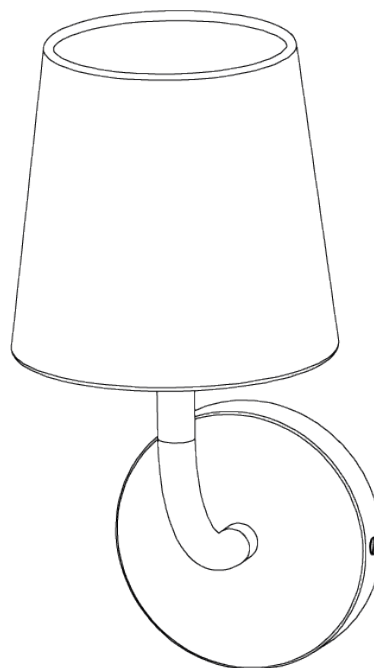

## Iris Wall Light

TWL139 | Toffee

Toffee with 5.5" Fez in Natural Linen

HEIGHT  
190MM | 7 1/2"

CONSTRUCTED FROM  
Steel with decorative finish

RECOMMENDED SHADE  
5.5 Fez

HEIGHT WITH SHADE  
290MM | 11 1/2"

PROJECTION  
150MM | 6"

MAX WATTAGE  
25W

WIDTH  
60MM | 2 1/2"

WEIGHT  
1KG | 11.25LBS

LAMP  
1 X 450LM (5W) LED E14 CANDLE

WIDTH WITH SHADE  
140MM | 5 3/4"

VOLTAGE  
120v

# Iris Wall Light

TWL139

Height  
190mm | 7 1/2"

Height With Shade  
290mm | 11 1/2"

Width  
60mm | 2 1/2"

Width With Shade  
140mm | 5 3/4"

© Porta Romana 2022

Dimensions and weights are provided as a guide. All Porta Romana Products are made by hand and variations can occur in some products. The products you are buying or marketing are exclusive designs belonging to Porta Romana. Please do not submit design sheets featuring our products to other manufacturing companies nor to other parties who might. Any manufacturer found to be reproducing Porta Romana products will be breaching copyright law and will be actively pursued