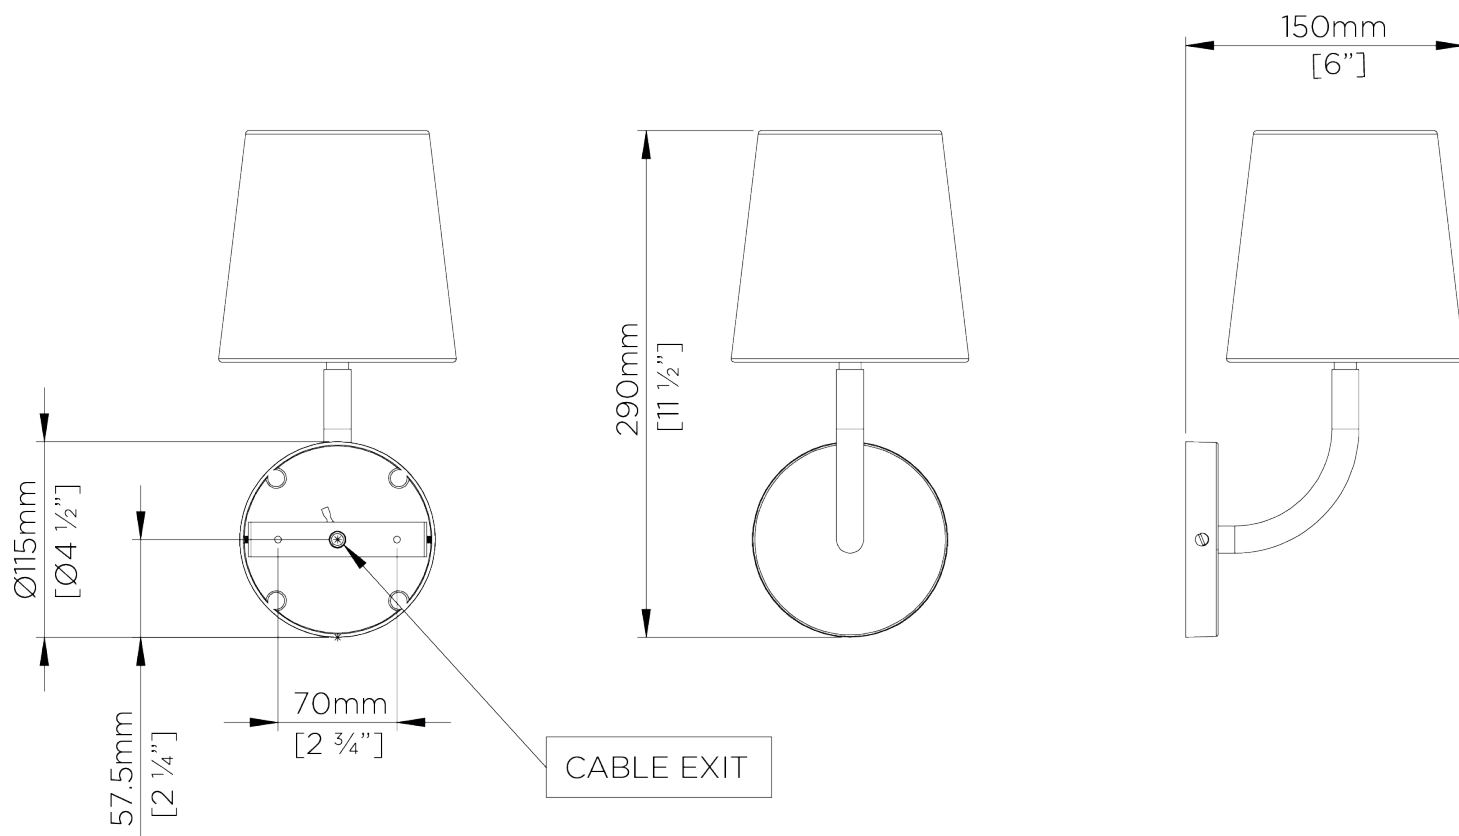

## Iris Wall Light

TWL139 | Toffee

Toffee with 5.5" Fez in Natural Linen

HEIGHT  
190MM | 7 1/2"

CONSTRUCTED FROM  
Steel with decorative finish

RECOMMENDED SHADE  
5.5 Fez

HEIGHT WITH SHADE  
290MM | 11 1/2"

PROJECTION  
150MM | 6"

MAX WATTAGE  
25W

WIDTH  
60MM | 2 1/2"

WEIGHT  
1KG | 11.25LBS

LAMP  
1 X 450LM (5W) LED E14 CANDLE

WIDTH WITH SHADE  
140MM | 5 3/4"

VOLTAGE  
120v

# Iris Wall Light

TWL139

Height  
190mm | 7 1/2"

Height With Shade  
290mm | 11 1/2"

Width  
60mm | 2 1/2"

Width With Shade  
140mm | 5 3/4"

© Porta Romana 2022

Dimensions and weights are provided as a guide. All Porta Romana Products are made by hand and variations can occur in some products. The products you are buying or marketing are exclusive designs belonging to Porta Romana. Please do not submit design sheets featuring our products to other manufacturing companies nor to other parties who might. Any manufacturer found to be reproducing Porta Romana products will be breaching copyright law and will be actively pursued