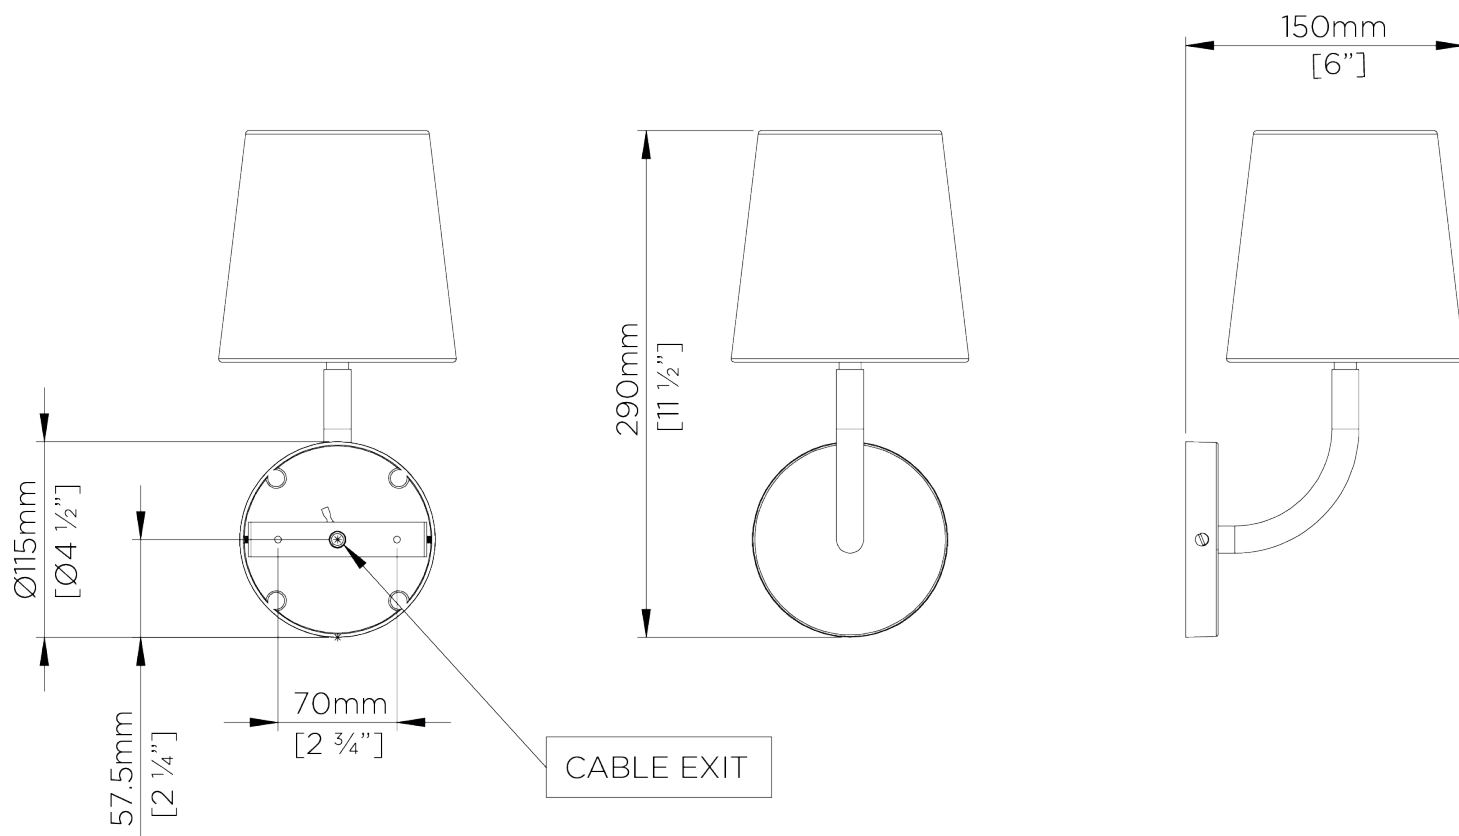

PORTA ROMANA

Iris Wall Light

TWL139 | Spring

Spring with 5.5" Fez in Natural Linen

HEIGHT
190MM | 7 1/2"

CONSTRUCTED FROM
Steel with decorative finish

RECOMMENDED SHADE
5.5 Fez

HEIGHT WITH SHADE
290MM | 11 1/2"

PROJECTION
150MM | 6"

MAX WATTAGE
25W

WIDTH
60MM | 2 1/2"

WEIGHT
1KG | 9.25LBS

LAMP
1 X 450LM (5W) LED E14 CANDLE

WIDTH WITH SHADE
140MM | 5 3/4"

VOLTAGE
120v

FINISHES

1. Masala
2. Spring
3. Swedish Grey
4. Toffee

Iris Wall Light

TWL139

Height
190mm | 7 1/2"

Height With Shade
290mm | 11 1/2"

Width
60mm | 2 1/2"

Width With Shade
140mm | 5 3/4"

© Porta Romana 2022