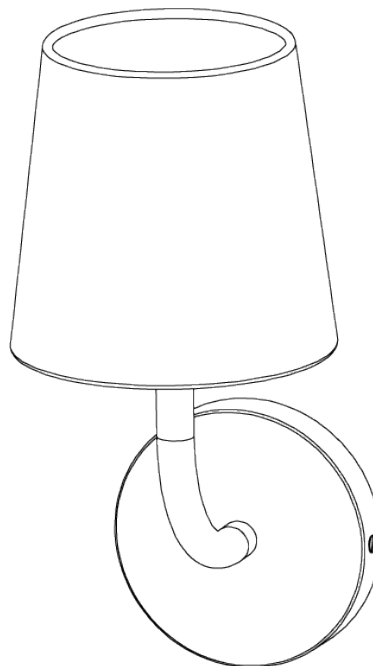

PORTA ROMANA

Iris Wall Light

TWL139 | Spring

Spring with 5.5" Fez in Natural Linen

HEIGHT
190MM | 7 1/2"

CONSTRUCTED FROM
Steel with decorative finish

RECOMMENDED SHADE
5.5 Fez

HEIGHT WITH SHADE
290MM | 11 1/2"

PROJECTION
150MM | 6"

MAX WATTAGE
25W

WIDTH
60MM | 2 1/2"

WEIGHT
1KG | 9.25LBS

LAMP
1 X 450LM (5W) LED E14 CANDLE

WIDTH WITH SHADE
140MM | 5 3/4"

VOLTAGE
120v

FINISHES

1. Masala
2. Spring
3. Swedish Grey
4. Toffee

Iris Wall Light

TWL139

Height
190mm | 7 1/2"

Height With Shade
290mm | 11 1/2"

Width
60mm | 2 1/2"

Width With Shade
140mm | 5 3/4"

© Porta Romana 2022