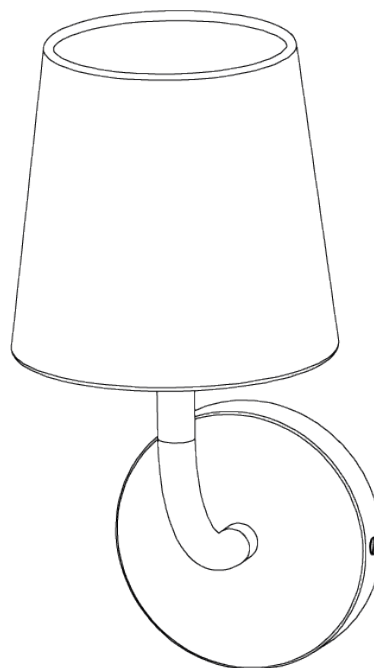

PORTA ROMANA

Iris Wall Light

TWL139 | Masala

Masala with 5.5" Fez in Natural Linen

HEIGHT
190MM | 7 1/2"

CONSTRUCTED FROM
Steel with decorative finish

RECOMMENDED SHADE
5.5 Fez

HEIGHT WITH SHADE
290MM | 11 1/2"

PROJECTION
150MM | 6"

MAX WATTAGE
25W

WIDTH
60MM | 2 1/2"

WEIGHT
1KG | 10.25LBS

LAMP
1 X 450LM (5W) LED E14 CANDLE

WIDTH WITH SHADE
140MM | 5 3/4"

VOLTAGE
120v

FINISHES

1. Masala
2. Spring
3. Swedish Grey
4. Toffee

Iris Wall Light

TWL139

Height
190mm | 7 1/2"

Height With Shade
290mm | 11 1/2"

Width
60mm | 2 1/2"

Width With Shade
140mm | 5 3/4"

© Porta Romana 2022