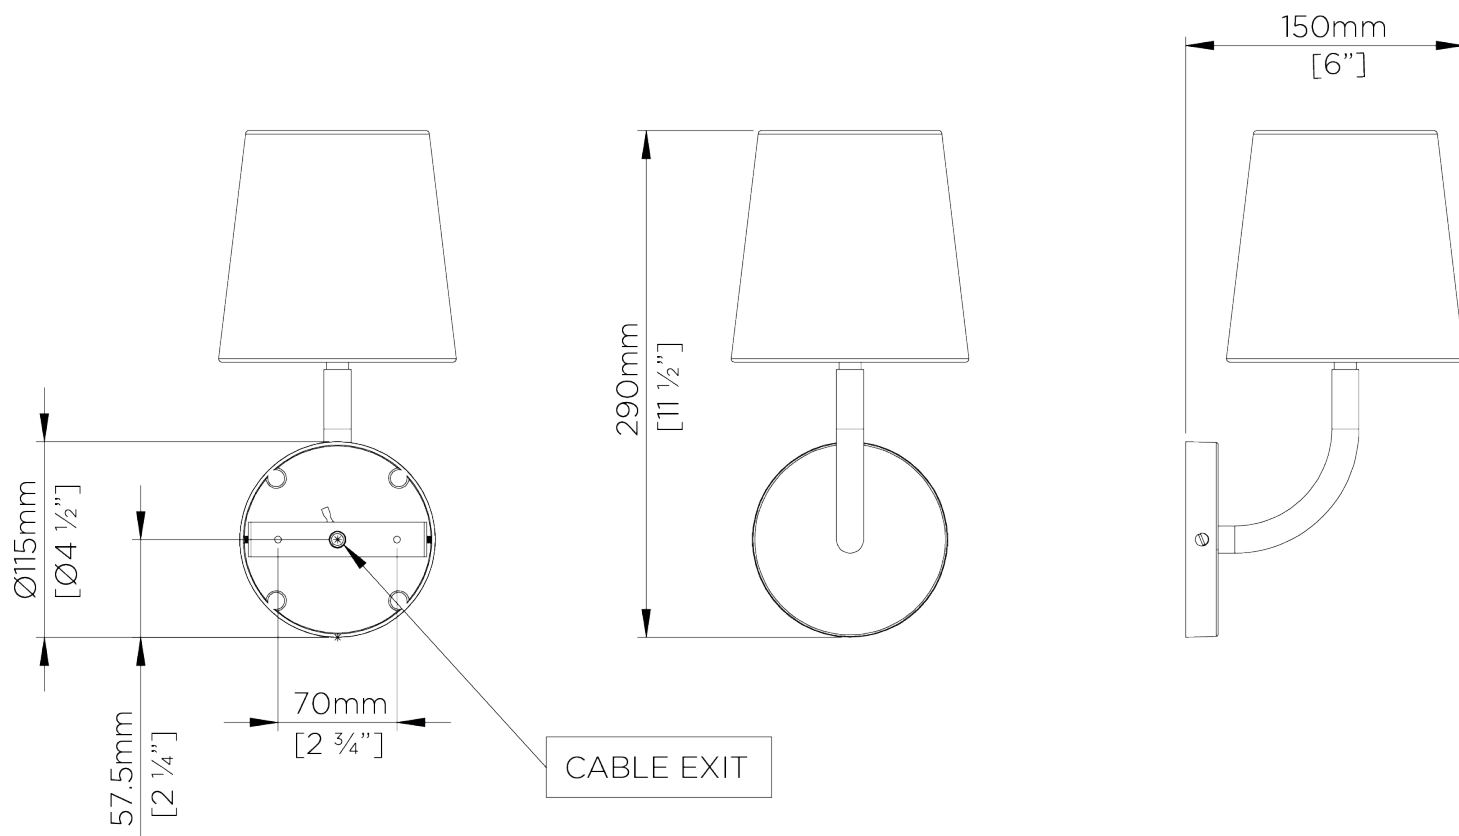

PORTA ROMANA

Iris Wall Light

TWL139 | Masala

Masala with 5.5" Fez in Natural Linen

HEIGHT
190MM | 7 1/2"

CONSTRUCTED FROM
Steel with decorative finish

RECOMMENDED SHADE
5.5 Fez

HEIGHT WITH SHADE
290MM | 11 1/2"

PROJECTION
150MM | 6"

MAX WATTAGE
25W

WIDTH
60MM | 2 1/2"

WEIGHT
1KG | 10.25LBS

LAMP
1 X 450LM (5W) LED E14 CANDLE

WIDTH WITH SHADE
140MM | 5 3/4"

VOLTAGE
120v

FINISHES

1. Masala
2. Spring
3. Swedish Grey
4. Toffee

Iris Wall Light

TWL139

Height
190mm | 7 1/2"

Height With Shade
290mm | 11 1/2"

Width
60mm | 2 1/2"

Width With Shade
140mm | 5 3/4"

© Porta Romana 2022