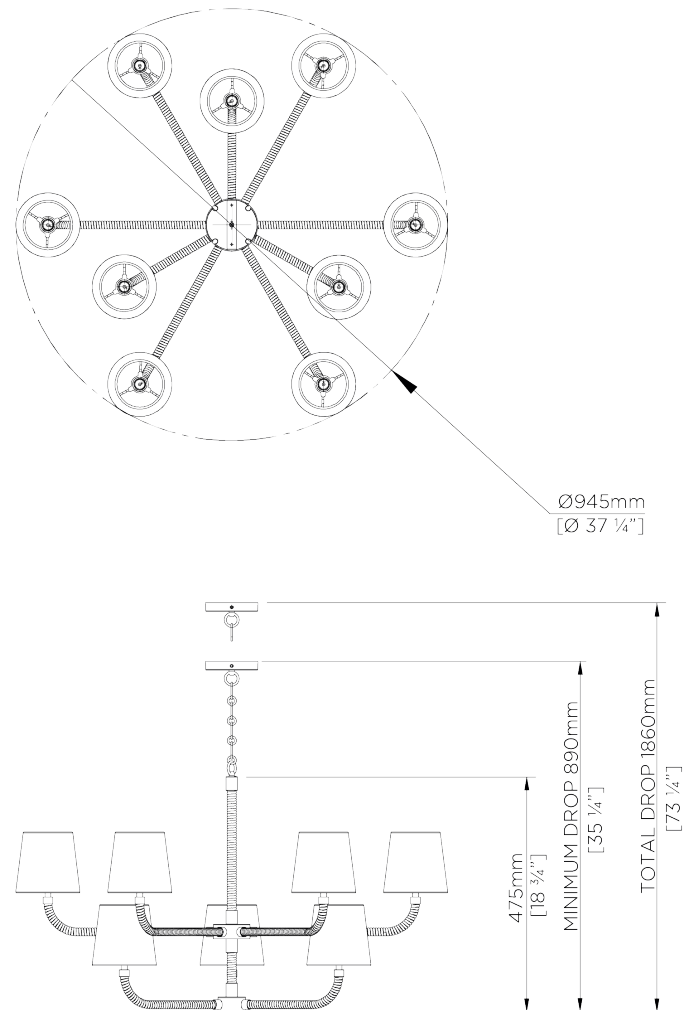

## Holden Ceiling Light Extra Large

MCL77XL | Dark Cane with Brass

Dark Cane with Brass

HEIGHT  
1860MM | 73 1/4"

CONSTRUCTED FROM  
Steel and brass with wrapped cane

RECOMMENDED SHADE  
5.5 Fez

HEIGHT WITH SHADE  
890MM | 35"

WEIGHT  
5KG | 11LBS

MAX WATTAGE  
40W

WIDTH  
1200MM | 47 1/4"

LAMP  
9 X 450LM (5W) LED E14 CANDLE

MINIMUM DROP  
890MM | 35"

VOLTAGE  
120v

MAXIMUM DROP  
1860MM | 73 1/2"

FINISHES  
1. Dark Cane with Brass

# Holden Ceiling Light Extra Large MCL77XL

Height  
1860mm | 73 1/4"

Height With Shade  
890mm | 35"

Width  
1200mm | 47 1/4"

Minimum Drop  
890mm | 35"

Maximum Drop  
1860mm | 73 1/2"

CEILING ROSE DETAIL

© Porta Romana 2022