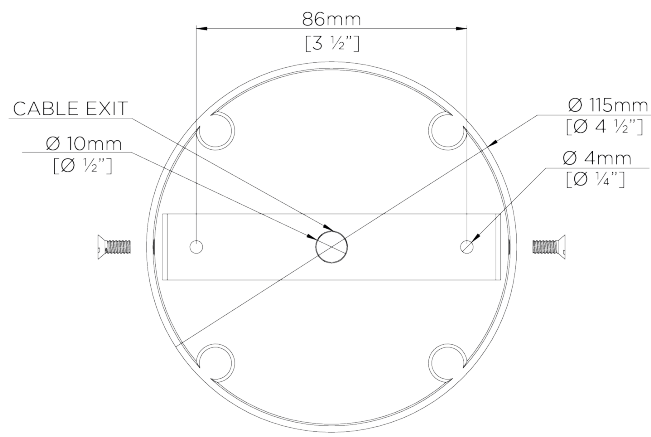

## Holden Ceiling Light Extra Large

MCL77XL | Dark Cane with Brass

Dark Cane with Brass

HEIGHT  
1860MM | 73 1/4"

CONSTRUCTED FROM  
Steel and brass with wrapped cane

RECOMMENDED SHADE  
5.5 Fez

HEIGHT WITH SHADE  
890MM | 35"

WEIGHT  
5KG | 11LBS

MAX WATTAGE  
40W

WIDTH  
1200MM | 47 1/4"

LAMP  
9 X 450LM (5W) LED E14 CANDLE

MINIMUM DROP  
890MM | 35"

VOLTAGE  
120v

MAXIMUM DROP  
1860MM | 73 1/2"

FINISHES  
1. Dark Cane with Brass

# Holden Ceiling Light Extra Large MCL77XL

Height  
1860mm | 73 1/4"

Height With Shade  
890mm | 35"

Width  
1200mm | 47 1/4"

Minimum Drop  
890mm | 35"

Maximum Drop  
1860mm | 73 1/2"

CEILING ROSE DETAIL

© Porta Romana 2022