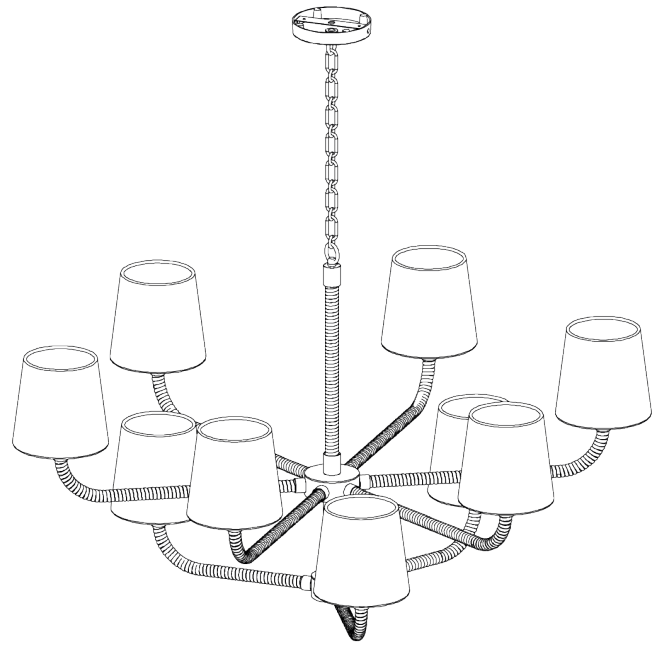

## Holden Ceiling Light Extra Large

MCL77XL | Dark Cane with Brass

Dark Cane with Brass

HEIGHT  
1860MM | 73 1/4"

CONSTRUCTED FROM  
Steel and brass with wrapped cane

RECOMMENDED SHADE  
5.5 Fez

HEIGHT WITH SHADE  
890MM | 35"

WEIGHT  
5KG | 11LBS

MAX WATTAGE  
40W

WIDTH  
1200MM | 47 1/4"

LAMP  
9 X 450LM (5W) LED E14 CANDLE

MINIMUM DROP  
890MM | 35"

VOLTAGE  
120v

MAXIMUM DROP  
1860MM | 73 1/2"

FINISHES  
1. Dark Cane with Brass

# Holden Ceiling Light Extra Large MCL77XL

Height  
1860mm | 73 1/4"

Height With Shade  
890mm | 35"

Width  
1200mm | 47 1/4"

Minimum Drop  
890mm | 35"

Maximum Drop  
1860mm | 73 1/2"

CEILING ROSE DETAIL

© Porta Romana 2022