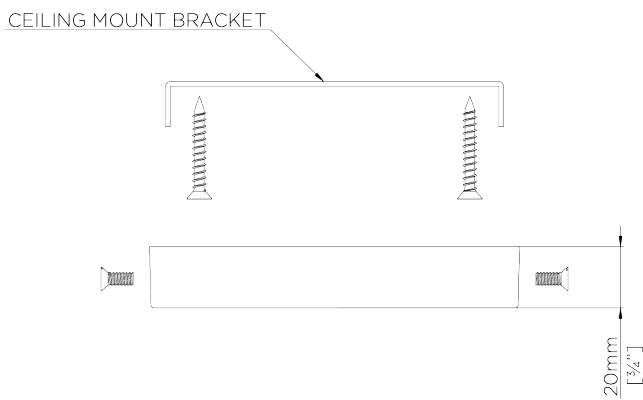

## Holden Ceiling Light Extra Large

MCL77XL | Dark Cane with Brass

Dark Cane with Brass

HEIGHT  
1860MM | 73 1/4"

CONSTRUCTED FROM  
Steel and brass with wrapped cane

RECOMMENDED SHADE  
5.5 Fez

HEIGHT WITH SHADE  
890MM | 35"

WEIGHT  
5KG | 11LBS

MAX WATTAGE  
40W

WIDTH  
1200MM | 47 1/4"

LAMP  
9 X 450LM (5W) LED E14 CANDLE

MINIMUM DROP  
890MM | 35"

VOLTAGE  
120v

MAXIMUM DROP  
1860MM | 73 1/2"

FINISHES  
1. Dark Cane with Brass

# Holden Ceiling Light Extra Large MCL77XL

Height  
1860mm | 73 1/4"

Height With Shade  
890mm | 35"

Width  
1200mm | 47 1/4"

Minimum Drop  
890mm | 35"

Maximum Drop  
1860mm | 73 1/2"

CEILING ROSE DETAIL

© Porta Romana 2022