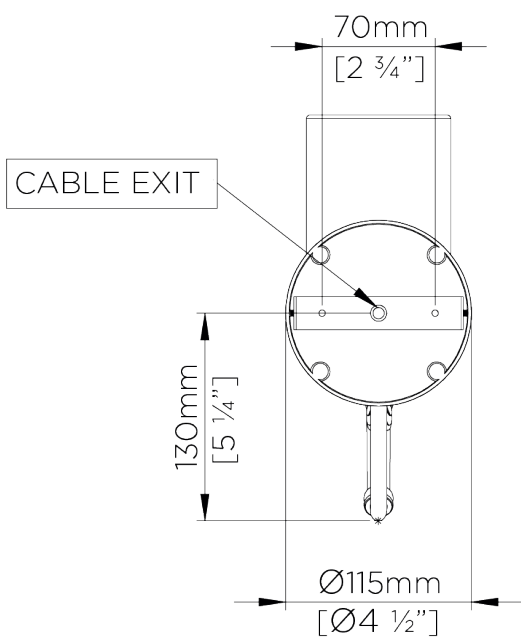

PORTA ROMANA

Holbein Wall Light Small

TWL141S | Blue Verdigris

Blue Verdigris with 4" Holbein in Natural Linen

HEIGHT
175MM | 7"

HEIGHT WITH SHADE
220MM | 8 3/4"

WIDTH
30MM | 1 1/4"

WIDTH WITH SHADE
250MM | 9 3/4"

MINIMUM DROP
340MM | 13 1/2"

MAXIMUM DROP
FINISHES 1 3/4"
1. Blue Verdigris

CONSTRUCTED FROM
Cast composite and metal with decorative
finish

PROJECTION
230MM | 9"

WEIGHT
0.5KG | 1LBS

RECOMMENDED SHADE
3.5 Top Hat

MAX WATTAGE
40W

LAMP
1 X 450LM (5W) LED E14 CANDLE

VOLTAGE
120v

Holbein Wall Light Small

TWL141S

Height
175mm | 7"

Height With Shade
220mm | 8 3/4"

Width
30mm | 1 1/4"

Width With Shade
250mm | 9 3/4"

Minimum Drop
340mm | 13 1/2"

Maximum Drop
1315mm | 51 3/4"

© Porta Romana 2022

Dimensions and weights are provided as a guide. All Porta Romana Products are made by hand and variations can occur in some products. The products you are buying or marketing are exclusive designs belonging to Porta Romana. Please do not submit design sheets featuring our products to other manufacturing companies nor to other parties who might. Any manufacturer found to be reproducing Porta Romana products will be breaching copyright law and will be actively pursued