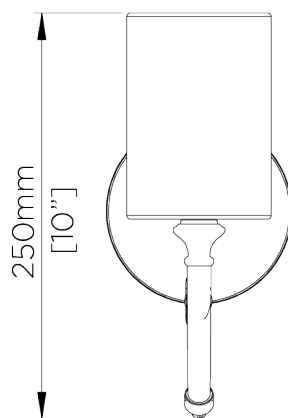

PORTA ROMANA

Holbein Wall Light Small

TWL141S | Blue Verdigris

Blue Verdigris with 4" Holbein in Natural Linen

HEIGHT
175MM | 7"

HEIGHT WITH SHADE
220MM | 8 3/4"

WIDTH
30MM | 1 1/4"

WIDTH WITH SHADE
250MM | 9 3/4"

MINIMUM DROP
340MM | 13 1/2"

MAXIMUM DROP
FINISHES 1 3/4"
1. Blue Verdigris

CONSTRUCTED FROM
Cast composite and metal with decorative
finish

PROJECTION
230MM | 9"

WEIGHT
0.5KG | 1LBS

RECOMMENDED SHADE
3.5 Top Hat

MAX WATTAGE
40W

LAMP
1 X 450LM (5W) LED E14 CANDLE

VOLTAGE
120v

Holbein Wall Light Small

TWL141S

Height
175mm | 7"

Height With Shade
220mm | 8 3/4"

Width
30mm | 1 1/4"

Width With Shade
250mm | 9 3/4"

Minimum Drop
340mm | 13 1/2"

Maximum Drop
1315mm | 51 3/4"

© Porta Romana 2022

Dimensions and weights are provided as a guide. All Porta Romana Products are made by hand and variations can occur in some products. The products you are buying or marketing are exclusive designs belonging to Porta Romana. Please do not submit design sheets featuring our products to other manufacturing companies nor to other parties who might. Any manufacturer found to be reproducing Porta Romana products will be breaching copyright law and will be actively pursued