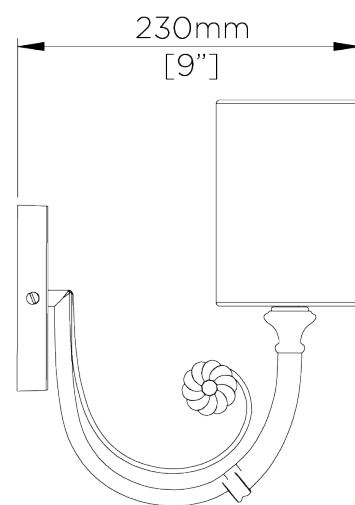

PORTA ROMANA

Holbein Wall Light Small

TWL141S | Blue Verdigris

Blue Verdigris with 4" Holbein in Natural Linen

HEIGHT
175MM | 7"

HEIGHT WITH SHADE
220MM | 8 3/4"

WIDTH
30MM | 1 1/4"

WIDTH WITH SHADE
250MM | 9 3/4"

MINIMUM DROP
340MM | 13 1/2"

MAXIMUM DROP
FINISHES 1 3/4"
1. Blue Verdigris

CONSTRUCTED FROM
Cast composite and metal with decorative
finish

PROJECTION
230MM | 9"

WEIGHT
0.5KG | 1LBS

RECOMMENDED SHADE
3.5 Top Hat

MAX WATTAGE
40W

LAMP
1 X 450LM (5W) LED E14 CANDLE

VOLTAGE
120v

Holbein Wall Light Small

TWL141S

Height
175mm | 7"

Height With Shade
220mm | 8 3/4"

Width
30mm | 1 1/4"

Width With Shade
250mm | 9 3/4"

Minimum Drop
340mm | 13 1/2"

Maximum Drop
1315mm | 51 3/4"

© Porta Romana 2022

Dimensions and weights are provided as a guide. All Porta Romana Products are made by hand and variations can occur in some products. The products you are buying or marketing are exclusive designs belonging to Porta Romana. Please do not submit design sheets featuring our products to other manufacturing companies nor to other parties who might. Any manufacturer found to be reproducing Porta Romana products will be breaching copyright law and will be actively pursued