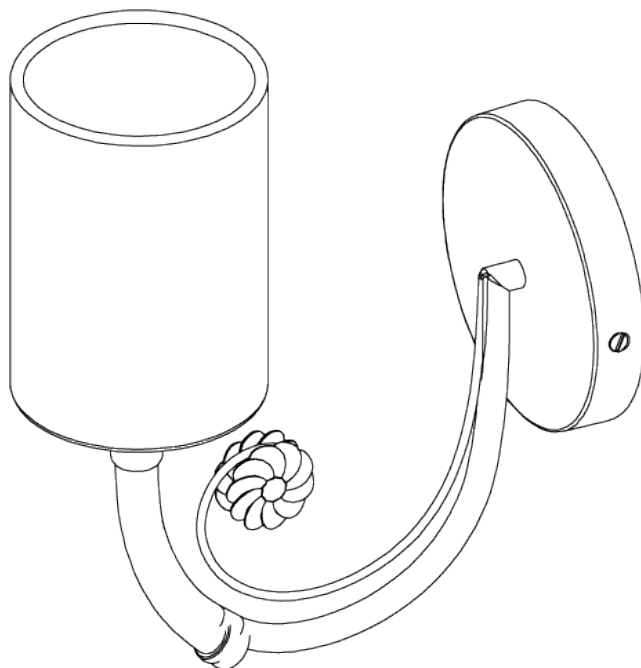

PORTA ROMANA

Holbein Wall Light Small

TWL141S | Blue Verdigris

Blue Verdigris with 4" Holbein in Natural Linen

HEIGHT
175MM | 7"

HEIGHT WITH SHADE
220MM | 8 3/4"

WIDTH
30MM | 1 1/4"

WIDTH WITH SHADE
250MM | 9 3/4"

MINIMUM DROP
340MM | 13 1/2"

MAXIMUM DROP
FINISHES 1 3/4"
1. Blue Verdigris

CONSTRUCTED FROM
Cast composite and metal with decorative
finish

PROJECTION
230MM | 9"

WEIGHT
0.5KG | 1LBS

RECOMMENDED SHADE
3.5 Top Hat

MAX WATTAGE
40W

LAMP
1 X 450LM (5W) LED E14 CANDLE

VOLTAGE
120v

Holbein Wall Light Small

TWL141S

Height
175mm | 7"

Height With Shade
220mm | 8 3/4"

Width
30mm | 1 1/4"

Width With Shade
250mm | 9 3/4"

Minimum Drop
340mm | 13 1/2"

Maximum Drop
1315mm | 51 3/4"

© Porta Romana 2022

Dimensions and weights are provided as a guide. All Porta Romana Products are made by hand and variations can occur in some products. The products you are buying or marketing are exclusive designs belonging to Porta Romana. Please do not submit design sheets featuring our products to other manufacturing companies nor to other parties who might. Any manufacturer found to be reproducing Porta Romana products will be breaching copyright law and will be actively pursued