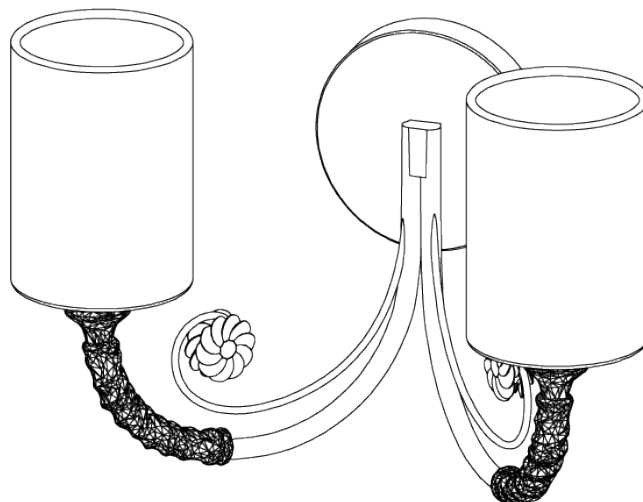

PORTA ROMANA

Holbein Wall Light Large

TWL141L | Blue Verdigris

Blue Verdigris with 4" Holbein in Natural Linen

HEIGHT
185MM | 7 1/4"

HEIGHT WITH SHADE
250MM | 10"

WIDTH
270MM | 10 3/4"

WIDTH WITH SHADE
285MM | 11 1/4"

MINIMUM DROP
340MM | 13 1/2"

MAXIMUM DROP
FINISHES 1 3/4"
1. Blue Verdigris

CONSTRUCTED FROM
Cast composite and metal with decorative
finish

PROJECTION
220MM | 8 3/4"

WEIGHT
0.6KG | 1.25LBS

RECOMMENDED SHADE
3.5 Top Hat

MAX WATTAGE
40W

LAMP
2 X 450LM (5W) LED E14 CANDLE

VOLTAGE
120v

Holbein Wall Light Large

TWL141L

Height
185mm | 7 1/4"

Height With Shade
250mm | 10"

Width
270mm | 10 3/4"

Width With Shade
285mm | 11 1/4"

Minimum Drop
340mm | 13 1/2"

Maximum Drop
1315mm | 51 3/4"

© Porta Romana 2022

Dimensions and weights are provided as a guide. All Porta Romana Products are made by hand and variations can occur in some products. The products you are buying or marketing are exclusive designs belonging to Porta Romana. Please do not submit design sheets featuring our products to other manufacturing companies nor to other parties who might. Any manufacturer found to be reproducing Porta Romana products will be breaching copyright law and will be actively pursued