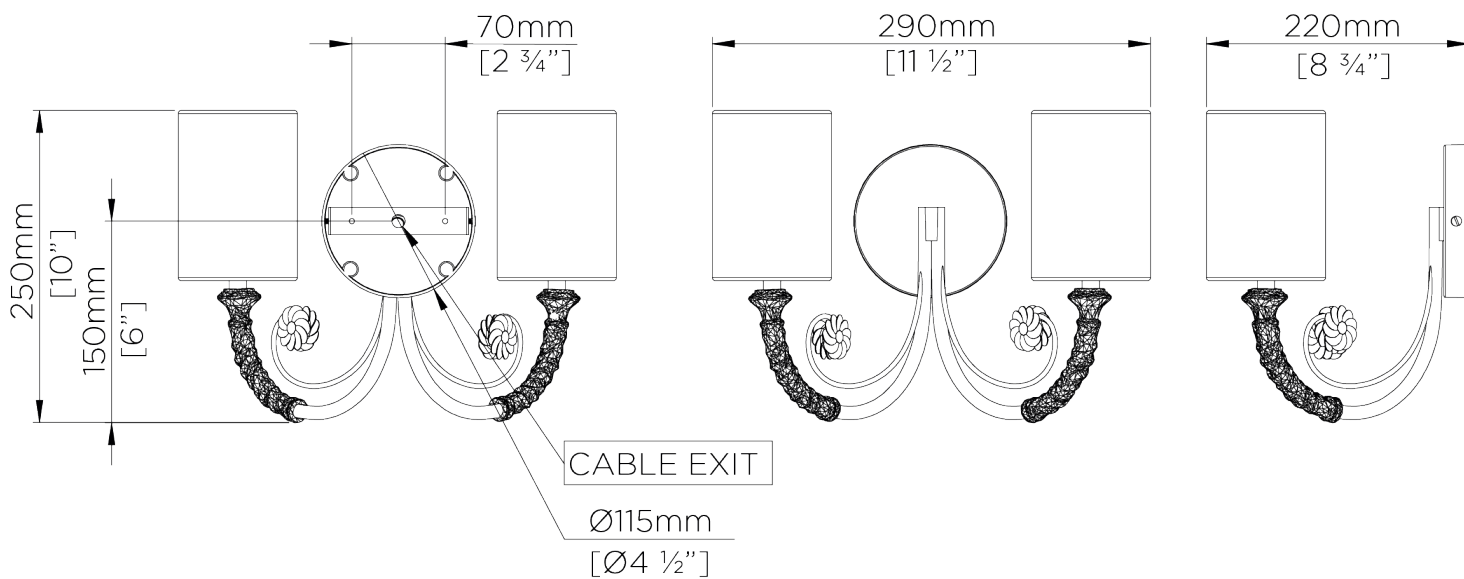

PORTA ROMANA

Holbein Wall Light Large

TWL141L | Blue Verdigris

Blue Verdigris with 4" Holbein in Natural Linen

HEIGHT
185MM | 7 1/4"

HEIGHT WITH SHADE
250MM | 10"

WIDTH
270MM | 10 3/4"

WIDTH WITH SHADE
285MM | 11 1/4"

MINIMUM DROP
340MM | 13 1/2"

MAXIMUM DROP
FINISHES 1 3/4"
1. Blue Verdigris

CONSTRUCTED FROM
Cast composite and metal with decorative
finish

PROJECTION
220MM | 8 3/4"

WEIGHT
0.6KG | 1.25LBS

RECOMMENDED SHADE
3.5 Top Hat

MAX WATTAGE
40W

LAMP
2 X 450LM (5W) LED E14 CANDLE

VOLTAGE
120v

Holbein Wall Light Large

TWL141L

Height
185mm | 7 1/4"

Height With Shade
250mm | 10"

Width
270mm | 10 3/4"

Width With Shade
285mm | 11 1/4"

Minimum Drop
340mm | 13 1/2"

Maximum Drop
1315mm | 51 3/4"

© Porta Romana 2022

Dimensions and weights are provided as a guide. All Porta Romana Products are made by hand and variations can occur in some products. The products you are buying or marketing are exclusive designs belonging to Porta Romana. Please do not submit design sheets featuring our products to other manufacturing companies nor to other parties who might. Any manufacturer found to be reproducing Porta Romana products will be breaching copyright law and will be actively pursued