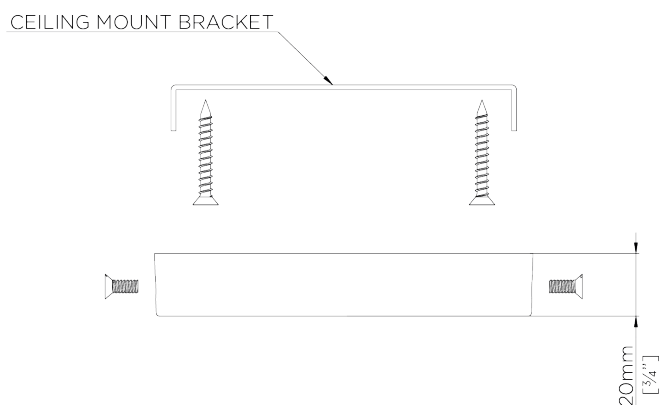

PORTA ROMANA

Holbein Chandelier

MCL90 | Blue Verdigris

Blue Verdigris with 3.5" Top Hat in Natural Linen

HEIGHT
1315MM | 52"

CONSTRUCTED FROM
Forged steel with decorative finish

RECOMMENDED SHADE
3.5 Top Hat

HEIGHT WITH SHADE
340MM | 13 1/2"

WEIGHT
5KG | 11LBS

MAX WATTAGE
40W

WIDTH
860MM | 33 3/4"

LAMP
6 X 450LM (5W) LED E14 CANDLE

VOLTAGE
120v

FINISHES
1. Blue Verdigris

CRATE CHARGES WILL APPLY, THIS PIECE REQUIRES A DEDICATED CARRIER

Holbein Chandelier

MCL90

Height
1315mm | 52"

Height With Shade
340mm | 13 1/2"

Width
860mm | 33 3/4"

CEILING ROSE DETAIL

© Porta Romana 2022

Dimensions and weights are provided as a guide. All Porta Romana Products are made by hand and variations can occur in some products. The products you are buying or marketing are exclusive designs belonging to Porta Romana. Please do not submit design sheets featuring our products to other manufacturing companies nor to other parties who might. Any manufacturer found to be reproducing Porta Romana products will be breaching copyright law and will be actively pursued