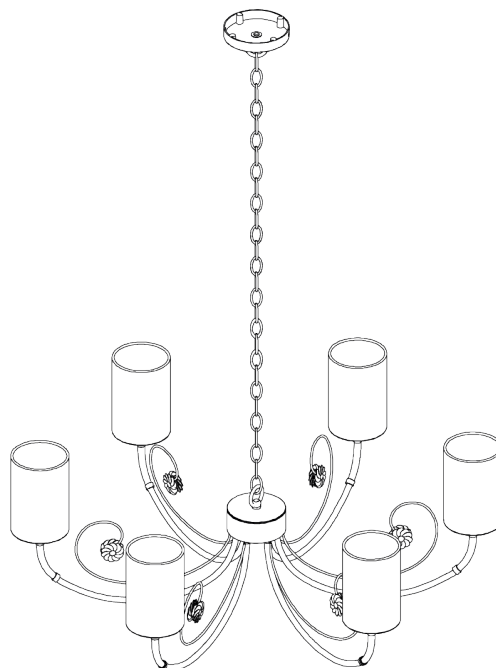

PORTA ROMANA

Holbein Chandelier

MCL90 | Blue Verdigris

Blue Verdigris with 3.5" Top Hat in Natural Linen

HEIGHT
1315MM | 52"

CONSTRUCTED FROM
Forged steel with decorative finish

RECOMMENDED SHADE
3.5 Top Hat

HEIGHT WITH SHADE
340MM | 13 1/2"

WEIGHT
5KG | 11LBS

MAX WATTAGE
40W

WIDTH
860MM | 33 3/4"

LAMP
6 X 450LM (5W) LED E14 CANDLE

VOLTAGE
120v

FINISHES
1. Blue Verdigris

CRATE CHARGES WILL APPLY, THIS PIECE REQUIRES A DEDICATED CARRIER

Holbein Chandelier

MCL90

Height
1315mm | 52"

Height With Shade
340mm | 13 1/2"

Width
860mm | 33 3/4"

CEILING ROSE DETAIL

© Porta Romana 2022

Dimensions and weights are provided as a guide. All Porta Romana Products are made by hand and variations can occur in some products. The products you are buying or marketing are exclusive designs belonging to Porta Romana. Please do not submit design sheets featuring our products to other manufacturing companies nor to other parties who might. Any manufacturer found to be reproducing Porta Romana products will be breaching copyright law and will be actively pursued