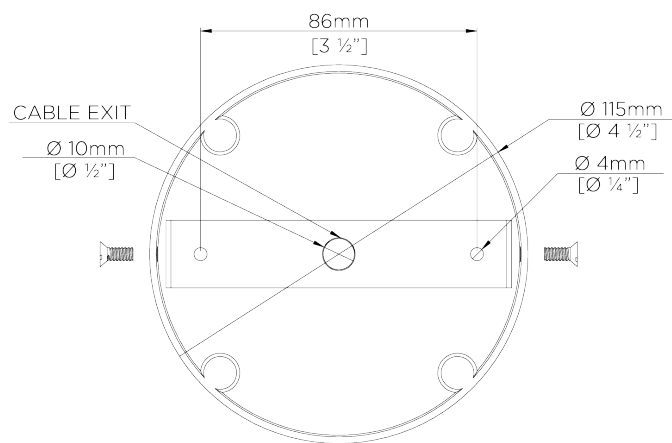

PORTA ROMANA

Holbein Chandelier

MCL90 | Blue Verdigris

Blue Verdigris with 3.5" Top Hat in Natural Linen

HEIGHT
1315MM | 52"

CONSTRUCTED FROM
Forged steel with decorative finish

RECOMMENDED SHADE
3.5 Top Hat

HEIGHT WITH SHADE
340MM | 13 1/2"

WEIGHT
5KG | 11LBS

MAX WATTAGE
40W

WIDTH
860MM | 33 3/4"

LAMP
6 X 450LM (5W) LED E14 CANDLE

VOLTAGE
120v

FINISHES
1. Blue Verdigris

CRATE CHARGES WILL APPLY, THIS PIECE REQUIRES A DEDICATED CARRIER

Holbein Chandelier

MCL90

Height
1315mm | 52"

Height With Shade
340mm | 13 1/2"

Width
860mm | 33 3/4"

CEILING ROSE DETAIL

© Porta Romana 2022

Dimensions and weights are provided as a guide. All Porta Romana Products are made by hand and variations can occur in some products. The products you are buying or marketing are exclusive designs belonging to Porta Romana. Please do not submit design sheets featuring our products to other manufacturing companies nor to other parties who might. Any manufacturer found to be reproducing Porta Romana products will be breaching copyright law and will be actively pursued