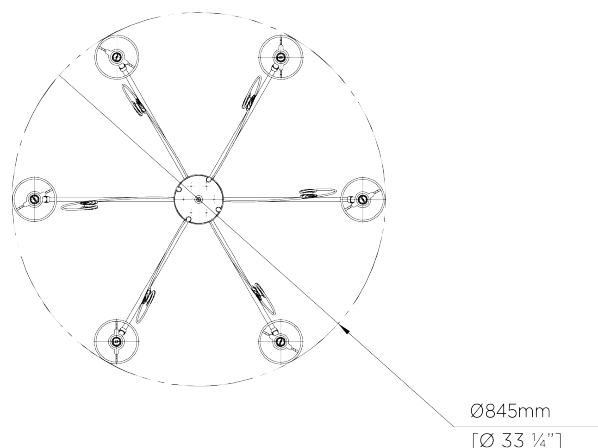

PORTA ROMANA

Holbein Chandelier

MCL90 | Blue Verdigris

Blue Verdigris with 3.5" Top Hat in Natural Linen

HEIGHT
1315MM | 52"

CONSTRUCTED FROM
Forged steel with decorative finish

RECOMMENDED SHADE
3.5 Top Hat

HEIGHT WITH SHADE
340MM | 13 1/2"

WEIGHT
5KG | 11LBS

MAX WATTAGE
40W

WIDTH
860MM | 33 3/4"

LAMP
6 X 450LM (5W) LED E14 CANDLE

VOLTAGE
120v

FINISHES
1. Blue Verdigris

CRATE CHARGES WILL APPLY, THIS PIECE REQUIRES A DEDICATED CARRIER

Holbein Chandelier

MCL90

Height
1315mm | 52"

Height With Shade
340mm | 13 1/2"

Width
860mm | 33 3/4"

CEILING ROSE DETAIL

© Porta Romana 2022

Dimensions and weights are provided as a guide. All Porta Romana Products are made by hand and variations can occur in some products. The products you are buying or marketing are exclusive designs belonging to Porta Romana. Please do not submit design sheets featuring our products to other manufacturing companies nor to other parties who might. Any manufacturer found to be reproducing Porta Romana products will be breaching copyright law and will be actively pursued