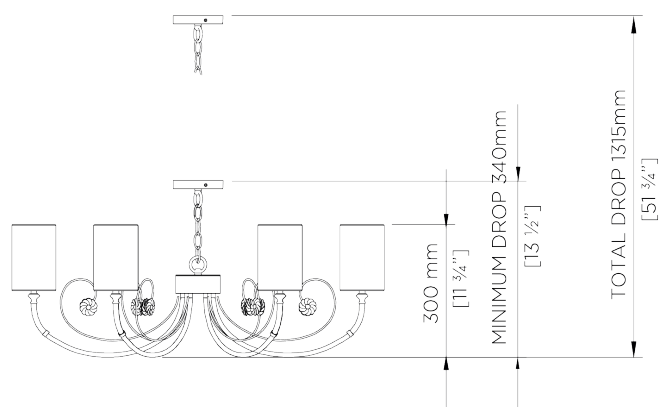

PORTA ROMANA

Holbein Chandelier

MCL90 | Blue Verdigris

Blue Verdigris with 3.5" Top Hat in Natural Linen

HEIGHT
1315MM | 52"

CONSTRUCTED FROM
Forged steel with decorative finish

RECOMMENDED SHADE
3.5 Top Hat

HEIGHT WITH SHADE
340MM | 13 1/2"

WEIGHT
5KG | 11LBS

MAX WATTAGE
40W

WIDTH
860MM | 33 3/4"

LAMP
6 X 450LM (5W) LED E14 CANDLE

VOLTAGE
120v

FINISHES
1. Blue Verdigris

CRATE CHARGES WILL APPLY, THIS PIECE REQUIRES A DEDICATED CARRIER

Holbein Chandelier

MCL90

Height
1315mm | 52"

Height With Shade
340mm | 13 1/2"

Width
860mm | 33 3/4"

CEILING ROSE DETAIL

© Porta Romana 2022

Dimensions and weights are provided as a guide. All Porta Romana Products are made by hand and variations can occur in some products. The products you are buying or marketing are exclusive designs belonging to Porta Romana. Please do not submit design sheets featuring our products to other manufacturing companies nor to other parties who might. Any manufacturer found to be reproducing Porta Romana products will be breaching copyright law and will be actively pursued